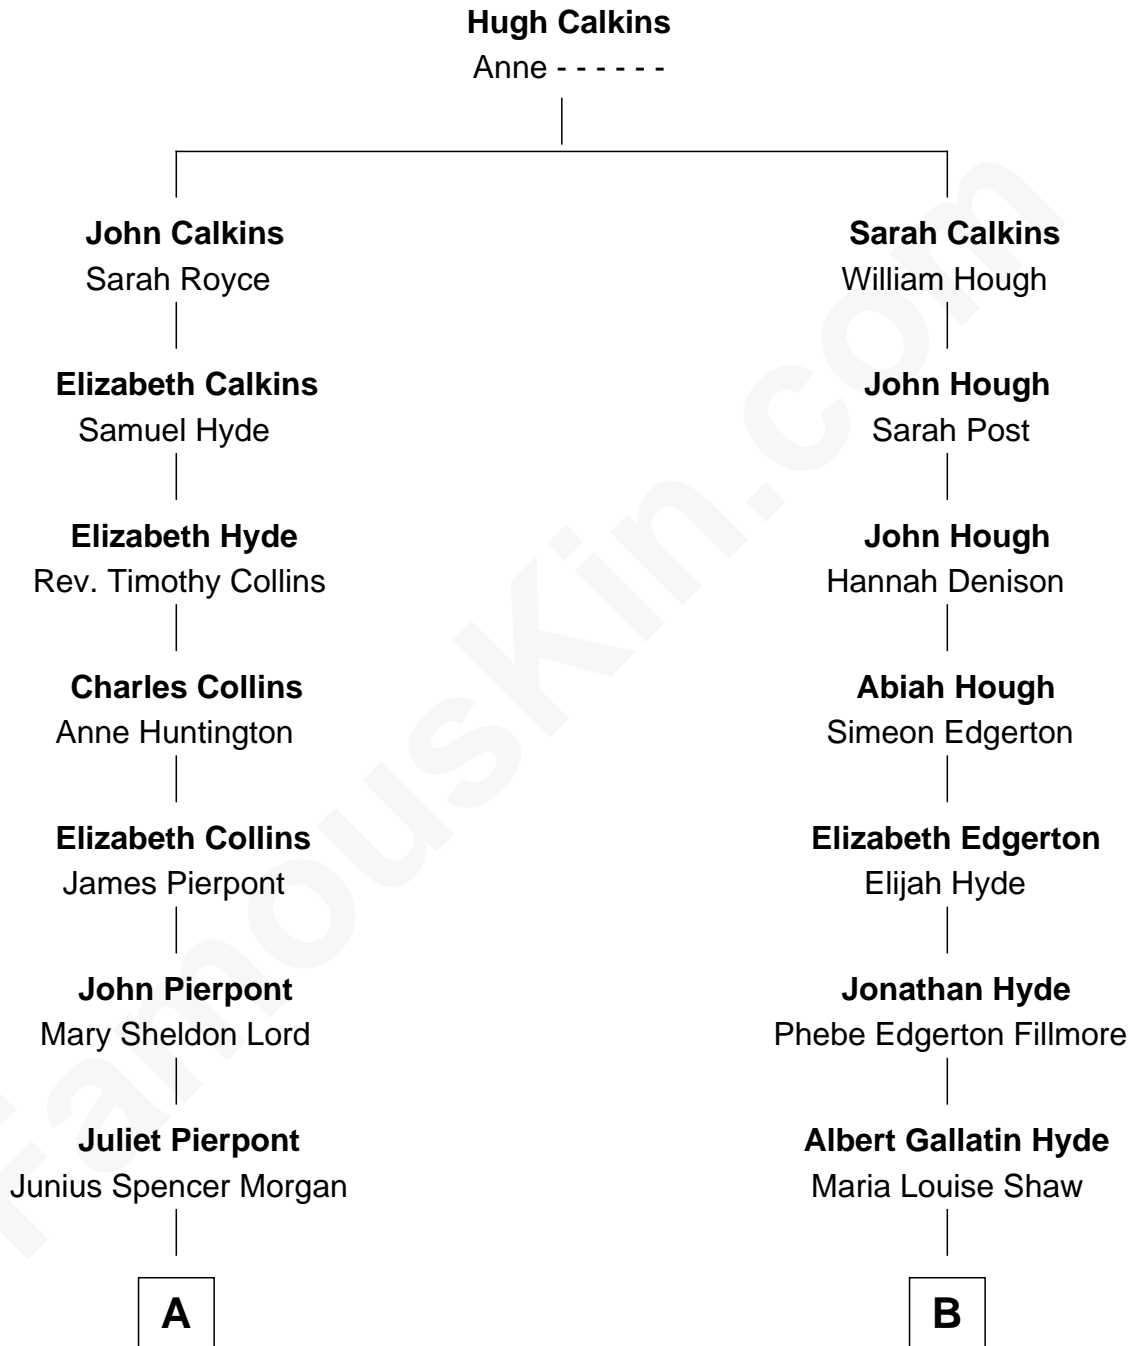

FamousKin.com Relationship Chart of

J.P. Morgan, Jr.

American Banker and Philanthropist

8th cousin 2 times removed of

Glenn Close

Movie, Television, and Stage Actress

A

John Pierpont Morgan

Frances Louisa Tracy

J.P. Morgan, Jr.

American Banker and Philanthropist

B

Seymour Jairus Hyde

Elizabeth Sill Worrall

Elizabeth Hyde

Charles Arthur Moore

Elizabeth Mary H. Moore

Dr. William Taliaferro Close

Glenn Close

Movie, Television, and Stage Actress