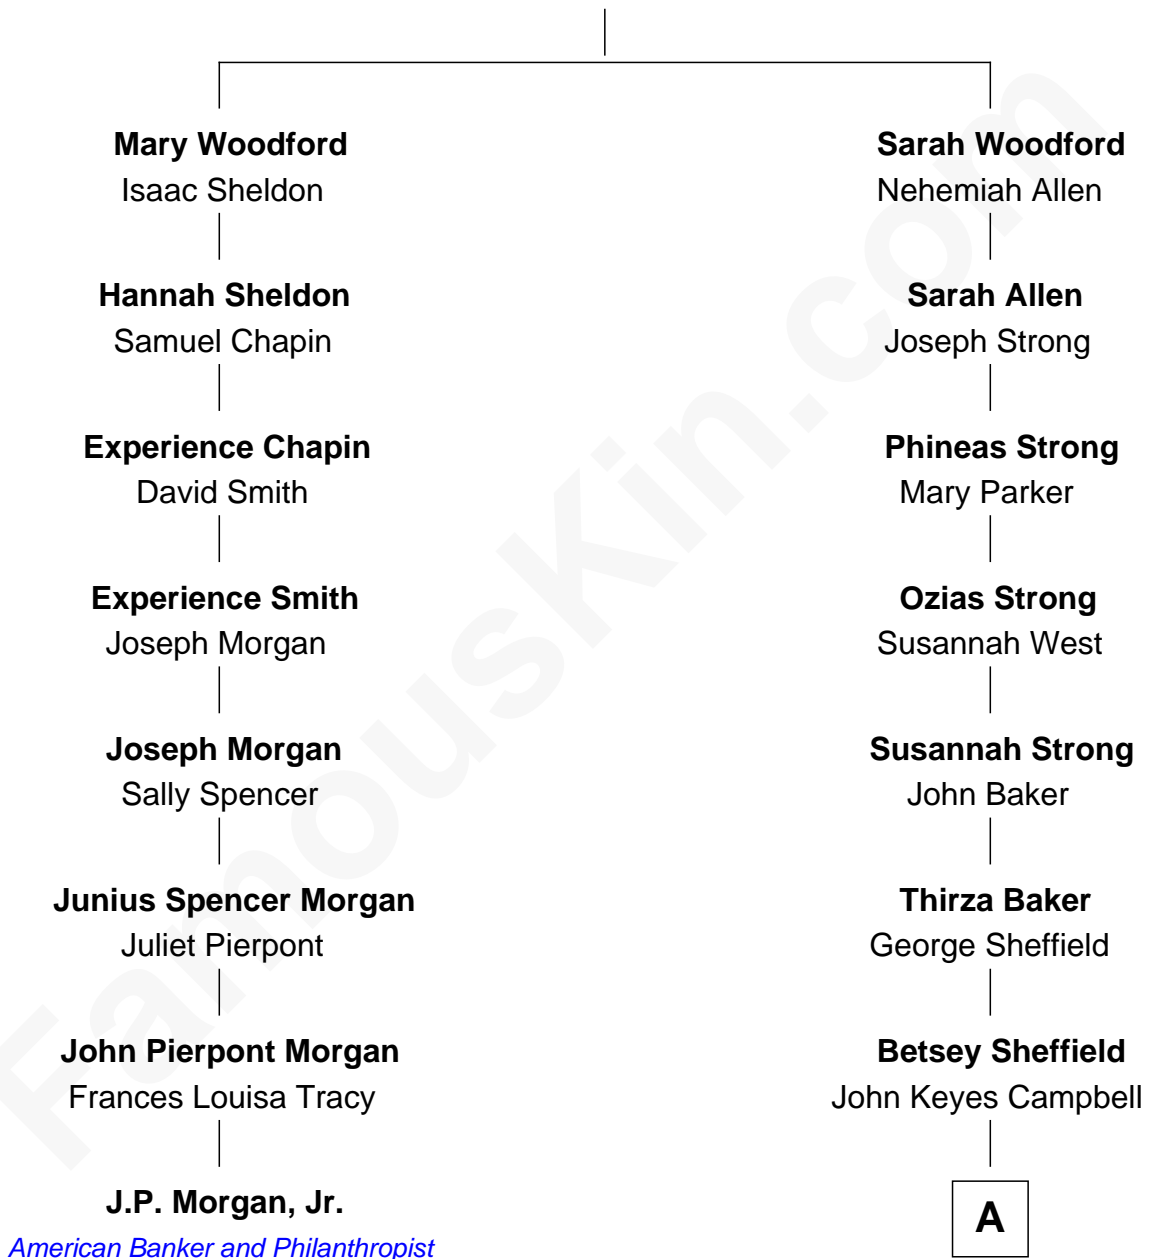

# FamousKin.com Relationship Chart of

**J.P. Morgan, Jr.**

*American Banker and Philanthropist*

7th cousin 3 times removed of

**Glenn Close**

*Movie, Television, and Stage Actress*

**Thomas Woodford**

Mary Blott

**A**

—  
**Mary L. Campbell**  
Charles Arthur Moore

—  
**Charles Arthur Moore**  
Elizabeth Hyde

—  
**Elizabeth Mary H. Moore**  
Dr. William Taliaferro Close

—  
**Glenn Close**  
*Movie, Television, and Stage Actress*