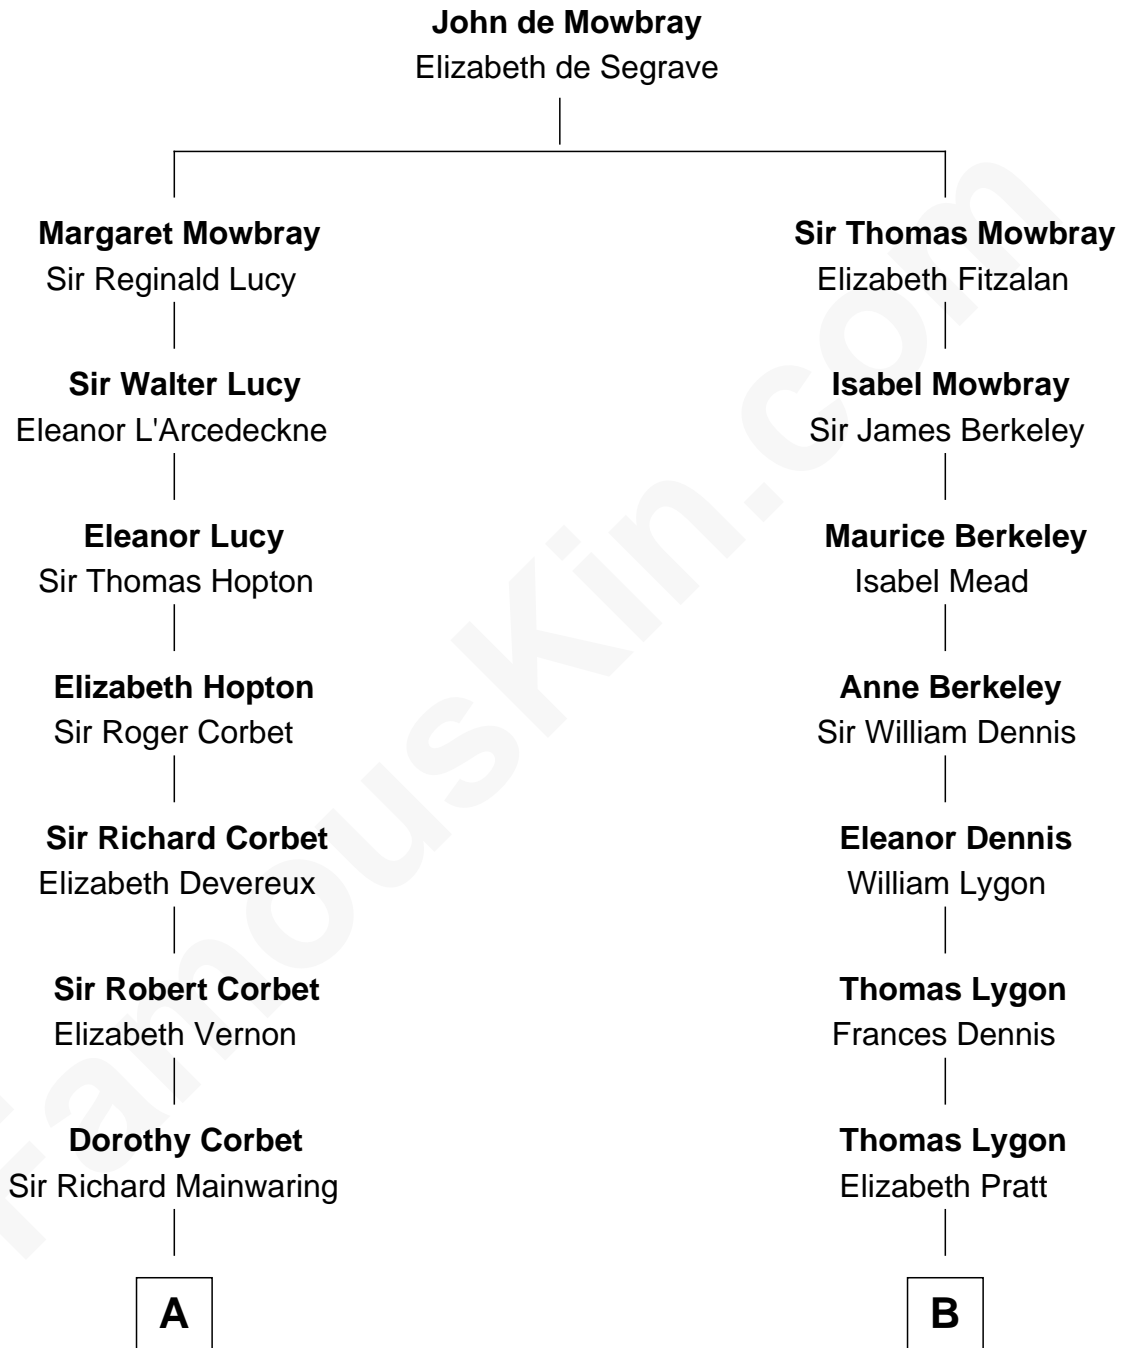

FamousKin.com Relationship Chart of

J.P. Morgan, Jr.

American Banker and Philanthropist

18th cousin 1 time removed of

Glenn Close

Movie, Television, and Stage Actress

C

Frances Louisa Tracy
John Pierpont Morgan

J.P. Morgan, Jr.
American Banker and Philanthropist

D

Elizabeth Taliaferro
Edward Bennett Close

Dr. William Taliaferro Close
Elizabeth Mary H. Moore

Glenn Close
Movie, Television, and Stage Actress

FamousKin.com