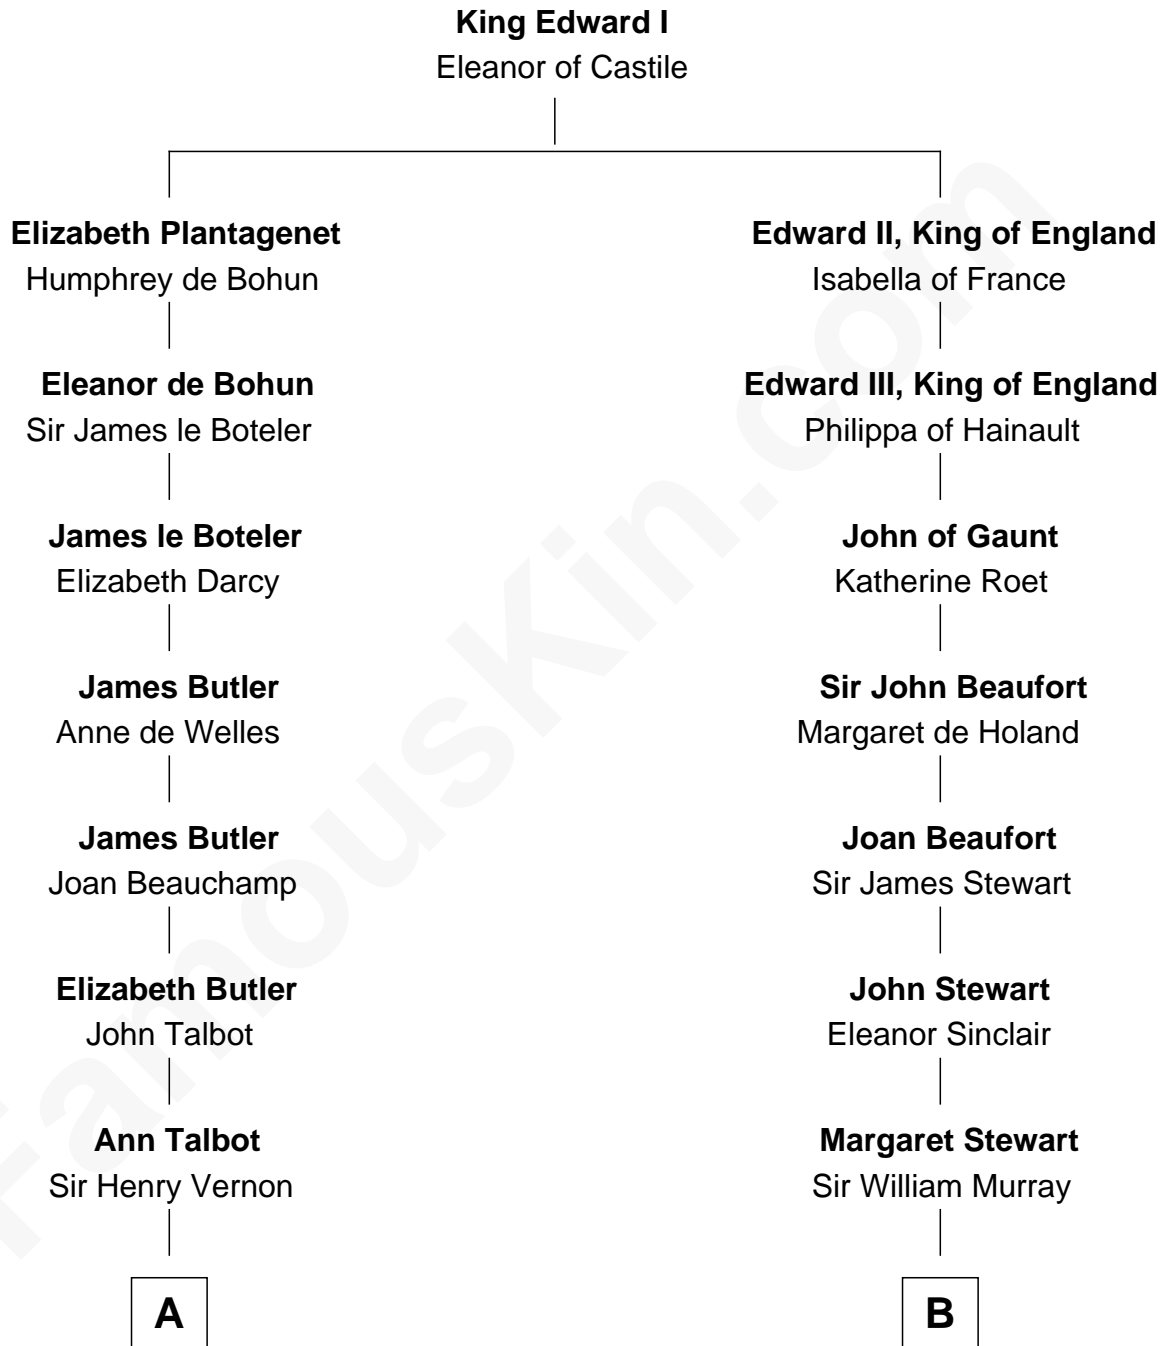

# FamousKin.com Relationship Chart of

**J.P. Morgan, Jr.**

*American Banker and Philanthropist*

13th cousin 7 times removed of

**Major John Pitcairn**

*British Commander at Battle of Lexington*

**C**

—  
**William Gedney Tracy**

Rachel Huntington

—  
**Charles F. Tracy**

Louisa Kirkland

—  
**Frances Louisa Tracy**

John Pierpont Morgan

—  
**J.P. Morgan, Jr.**

*American Banker and Philanthropist*

FamousKin.com