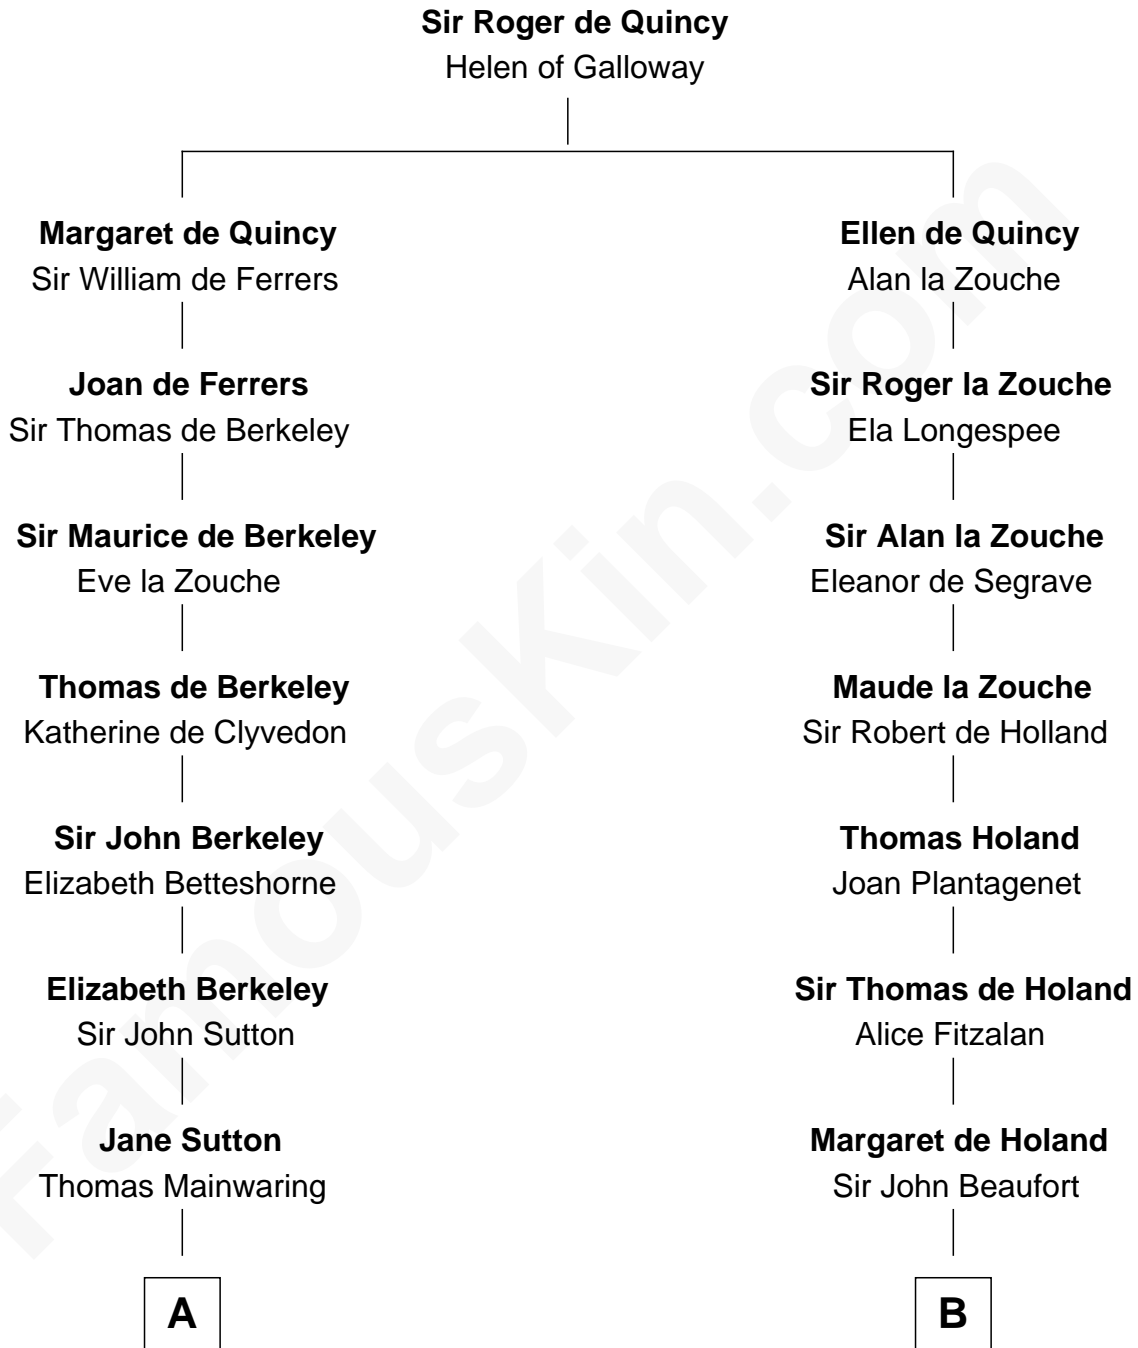

# FamousKin.com Relationship Chart of

**J.P. Morgan, Jr.**

*American Banker and Philanthropist*

**16th cousin 3 times removed of**

**Major John Pitcairn**

*British Commander at Battle of Lexington*

**C**

—  
**Charles F. Tracy**

Louisa Kirkland

—  
**Frances Louisa Tracy**

John Pierpont Morgan

—  
**J.P. Morgan, Jr.**

*American Banker and Philanthropist*

FamousKin.com