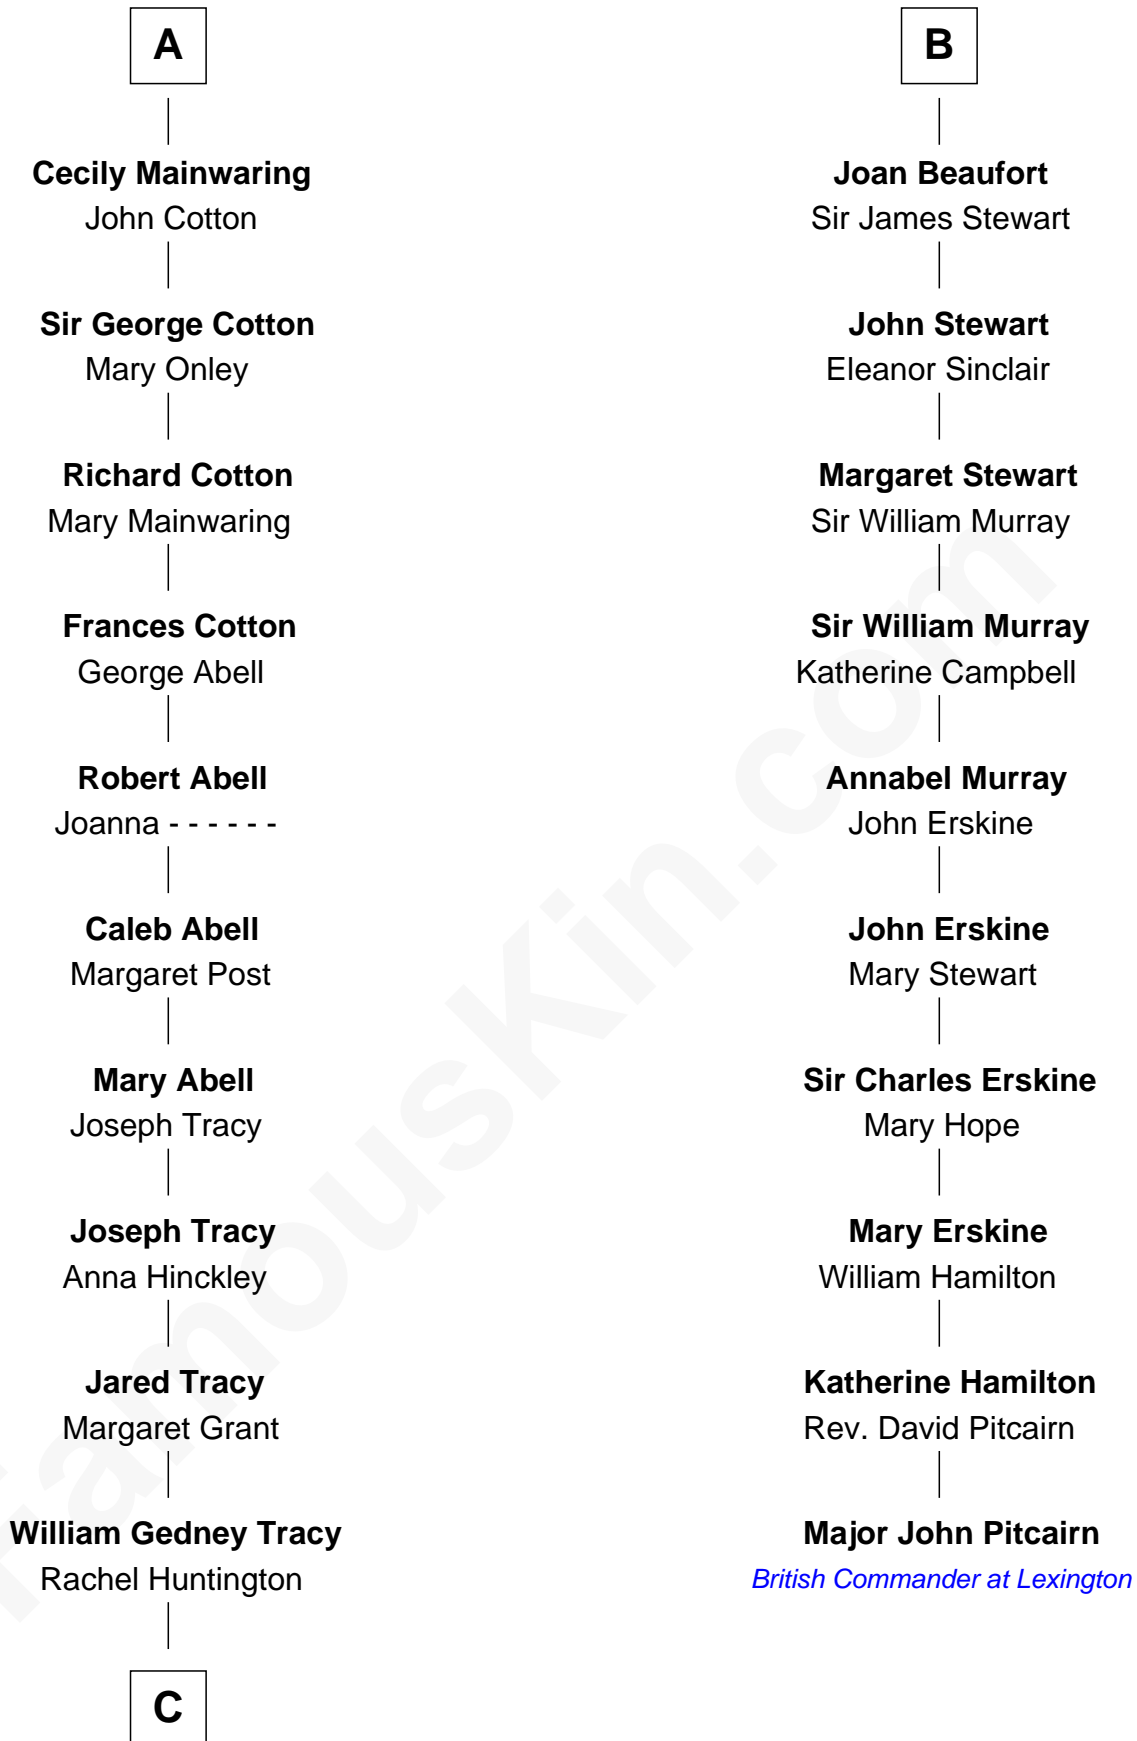

# FamousKin.com Relationship Chart of

**J.P. Morgan, Jr.**

*American Banker and Philanthropist*

**16th cousin 3 times removed of**

**Major John Pitcairn**

*British Commander at Battle of Lexington*

**C**

—  
**Charles F. Tracy**

Louisa Kirkland

—  
**Frances Louisa Tracy**

John Pierpont Morgan

—  
**J.P. Morgan, Jr.**

*American Banker and Philanthropist*

FamousKin.com