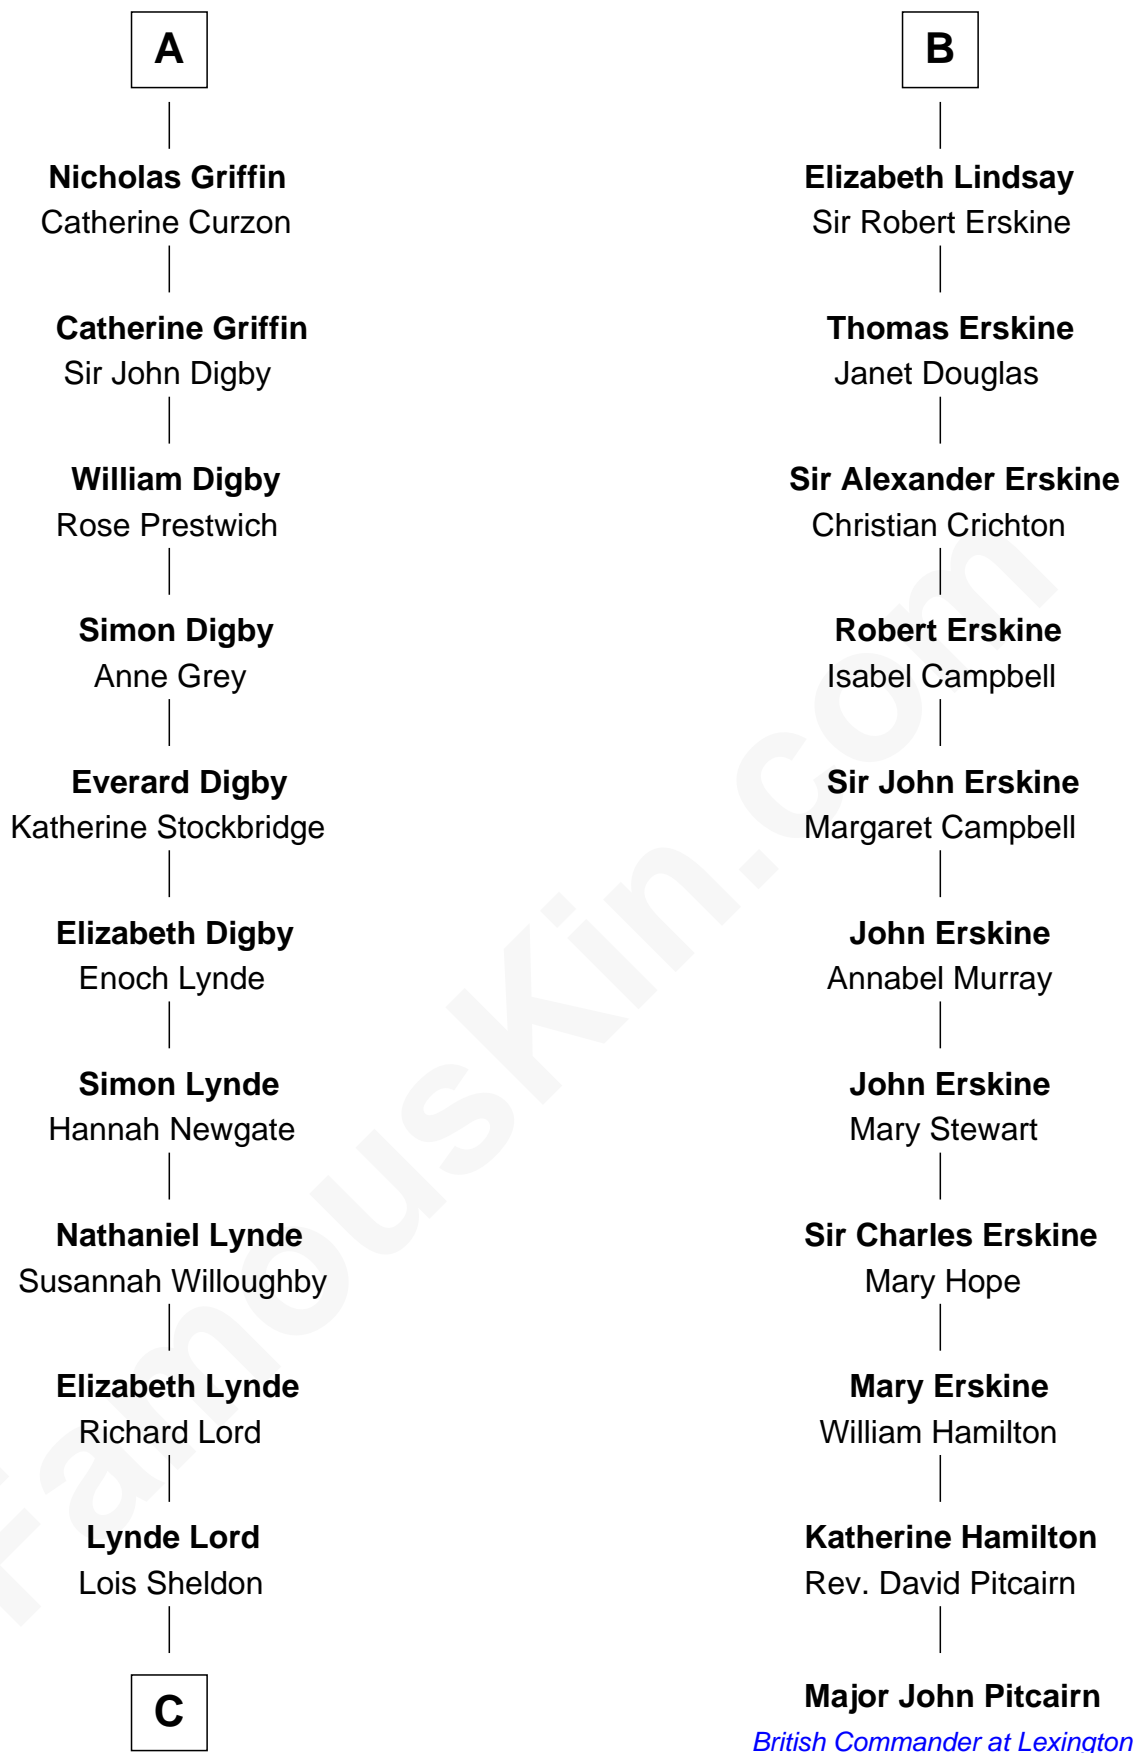

FamousKin.com Relationship Chart of

J.P. Morgan, Jr.

American Banker and Philanthropist

17th cousin 4 times removed of

Major John Pitcairn

British Commander at Battle of Lexington

C

—
Lynde Lord

Mary Lyman

—
Mary Sheldon Lord

John Pierpont

—
Juliet Pierpont

Junius Spencer Morgan

—
John Pierpont Morgan

Frances Louisa Tracy

—
J.P. Morgan, Jr.