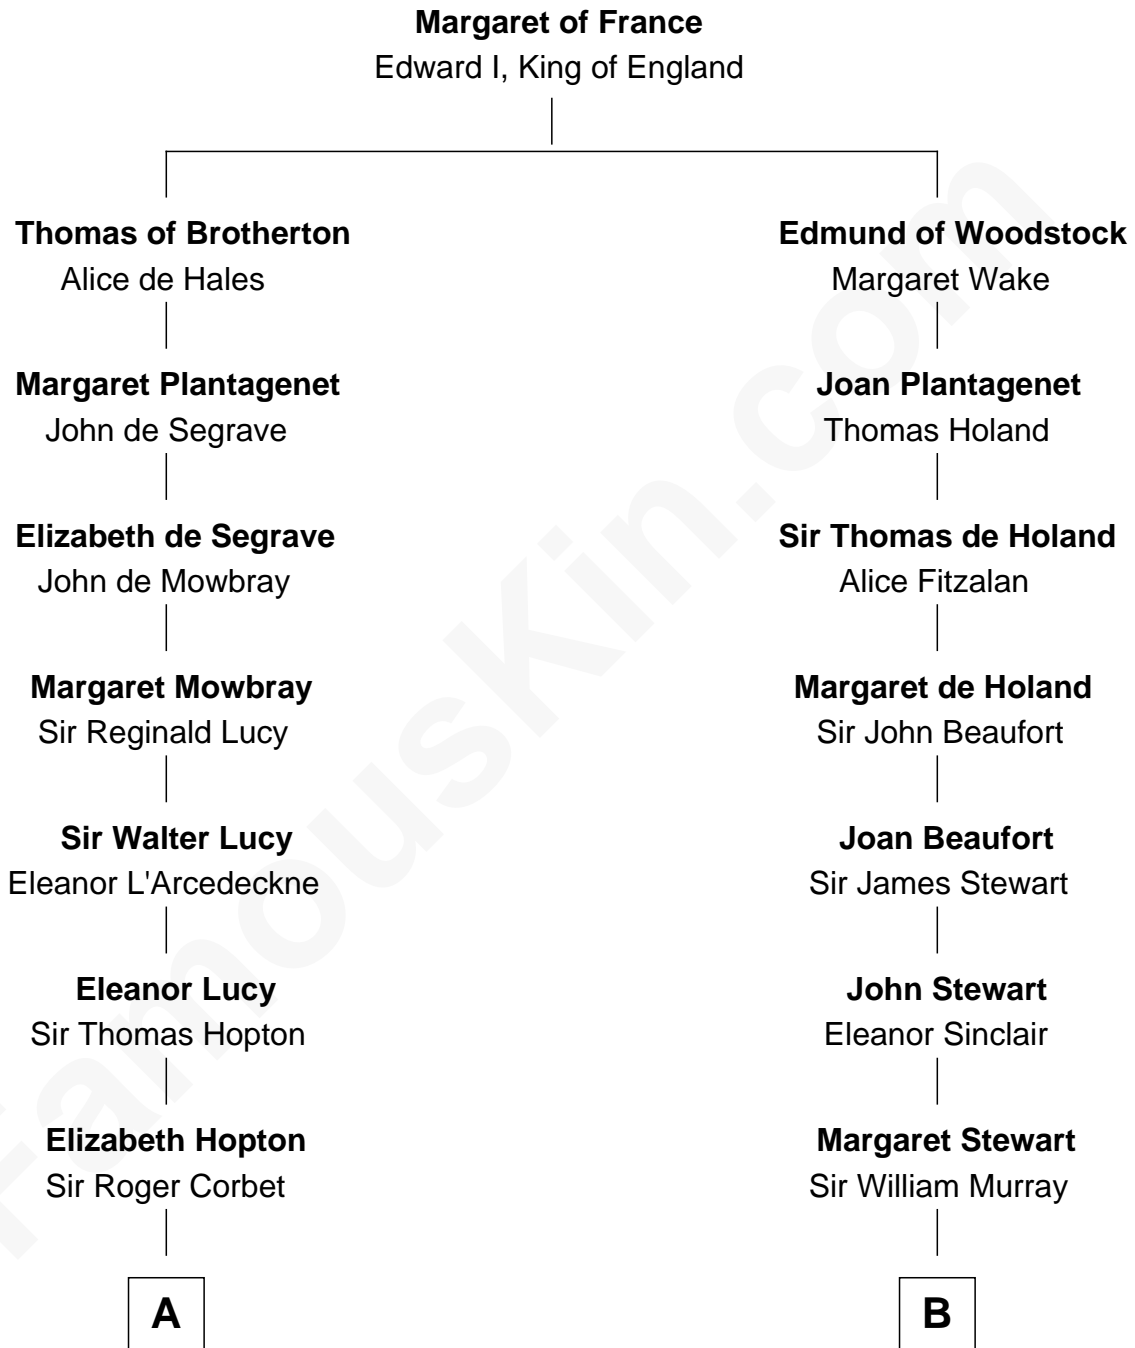

# FamousKin.com Relationship Chart of

**J.P. Morgan, Jr.**

*American Banker and Philanthropist*

**13th cousin 8 times removed of**

**Major John Pitcairn**

*British Commander at Battle of Lexington*

**C**

—  
**Jared Tracy**  
Margaret Grant

—  
**William Gedney Tracy**  
Rachel Huntington

—  
**Charles F. Tracy**  
Louisa Kirkland

—  
**Frances Louisa Tracy**  
John Pierpont Morgan

—  
**J.P. Morgan, Jr.**  
*American Banker and Philanthropist*