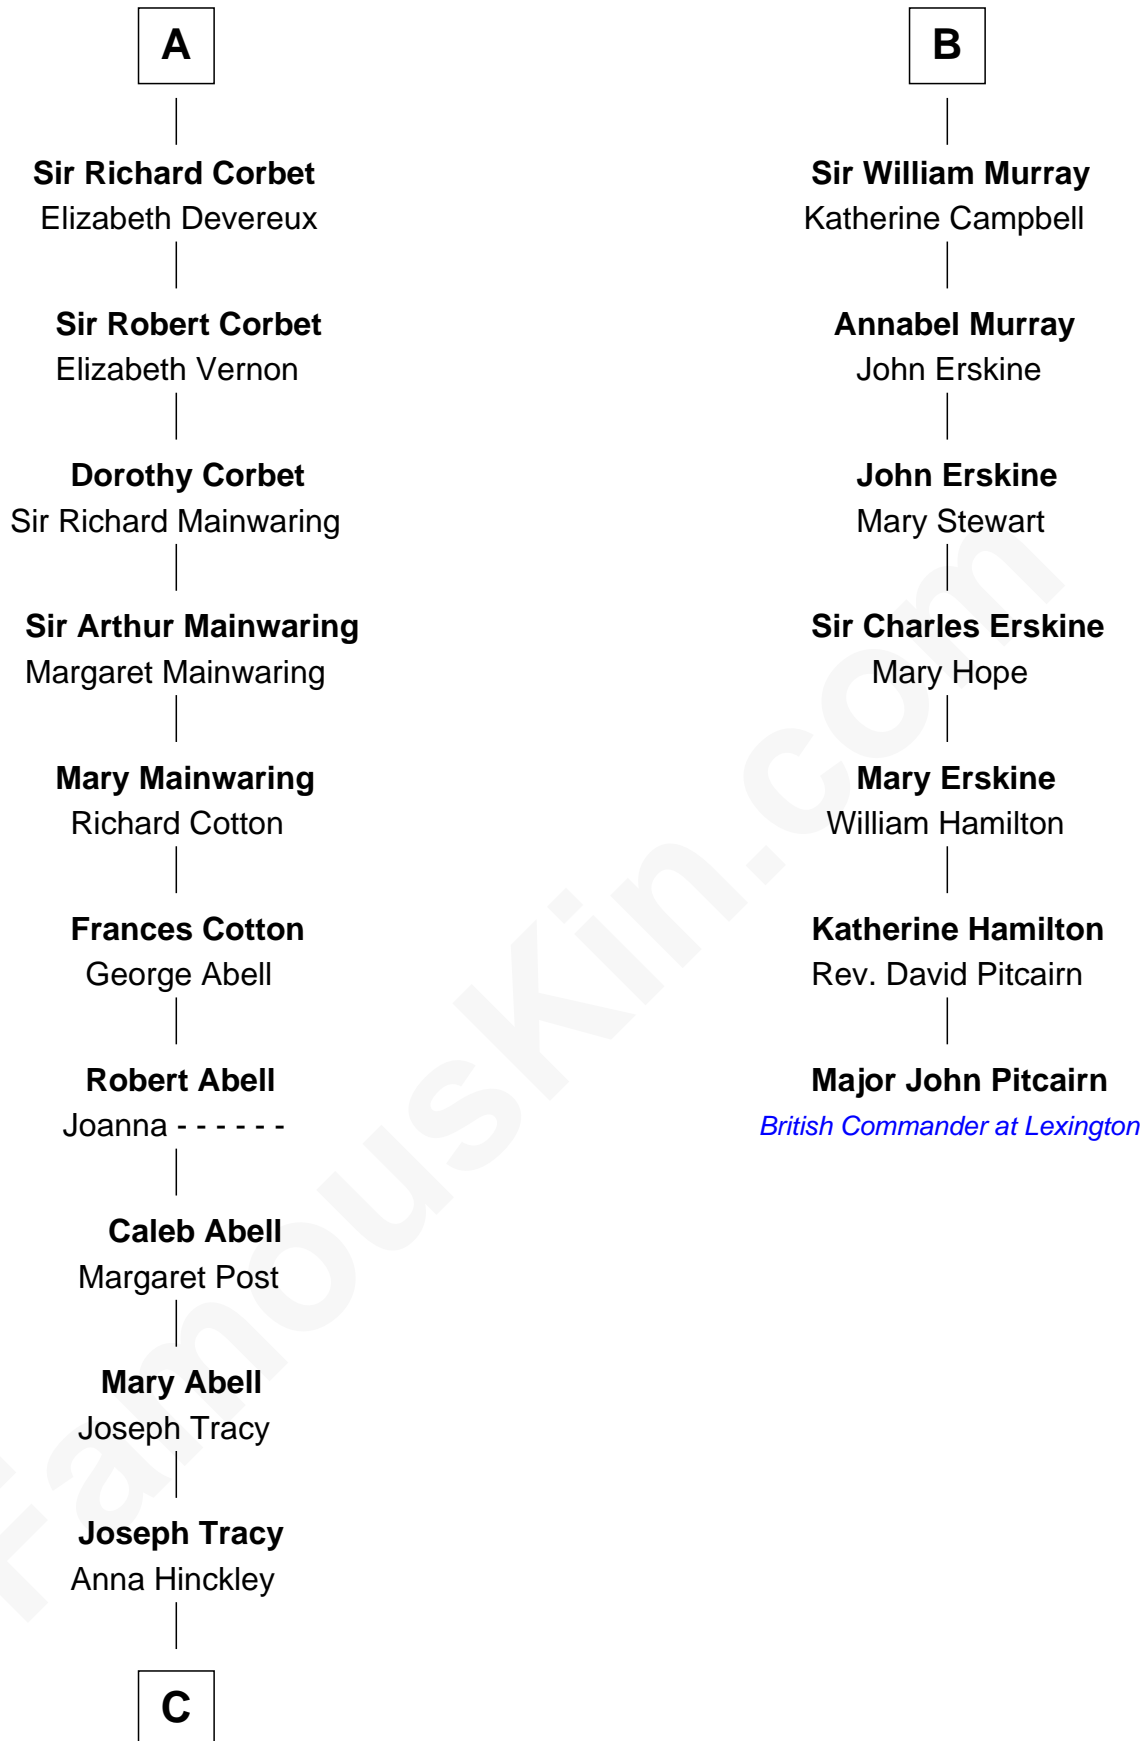

# FamousKin.com Relationship Chart of

**J.P. Morgan, Jr.**

*American Banker and Philanthropist*

**13th cousin 8 times removed of**

**Major John Pitcairn**

*British Commander at Battle of Lexington*

**C**

—  
**Jared Tracy**  
Margaret Grant

—  
**William Gedney Tracy**  
Rachel Huntington

—  
**Charles F. Tracy**  
Louisa Kirkland

—  
**Frances Louisa Tracy**  
John Pierpont Morgan

—  
**J.P. Morgan, Jr.**  
*American Banker and Philanthropist*