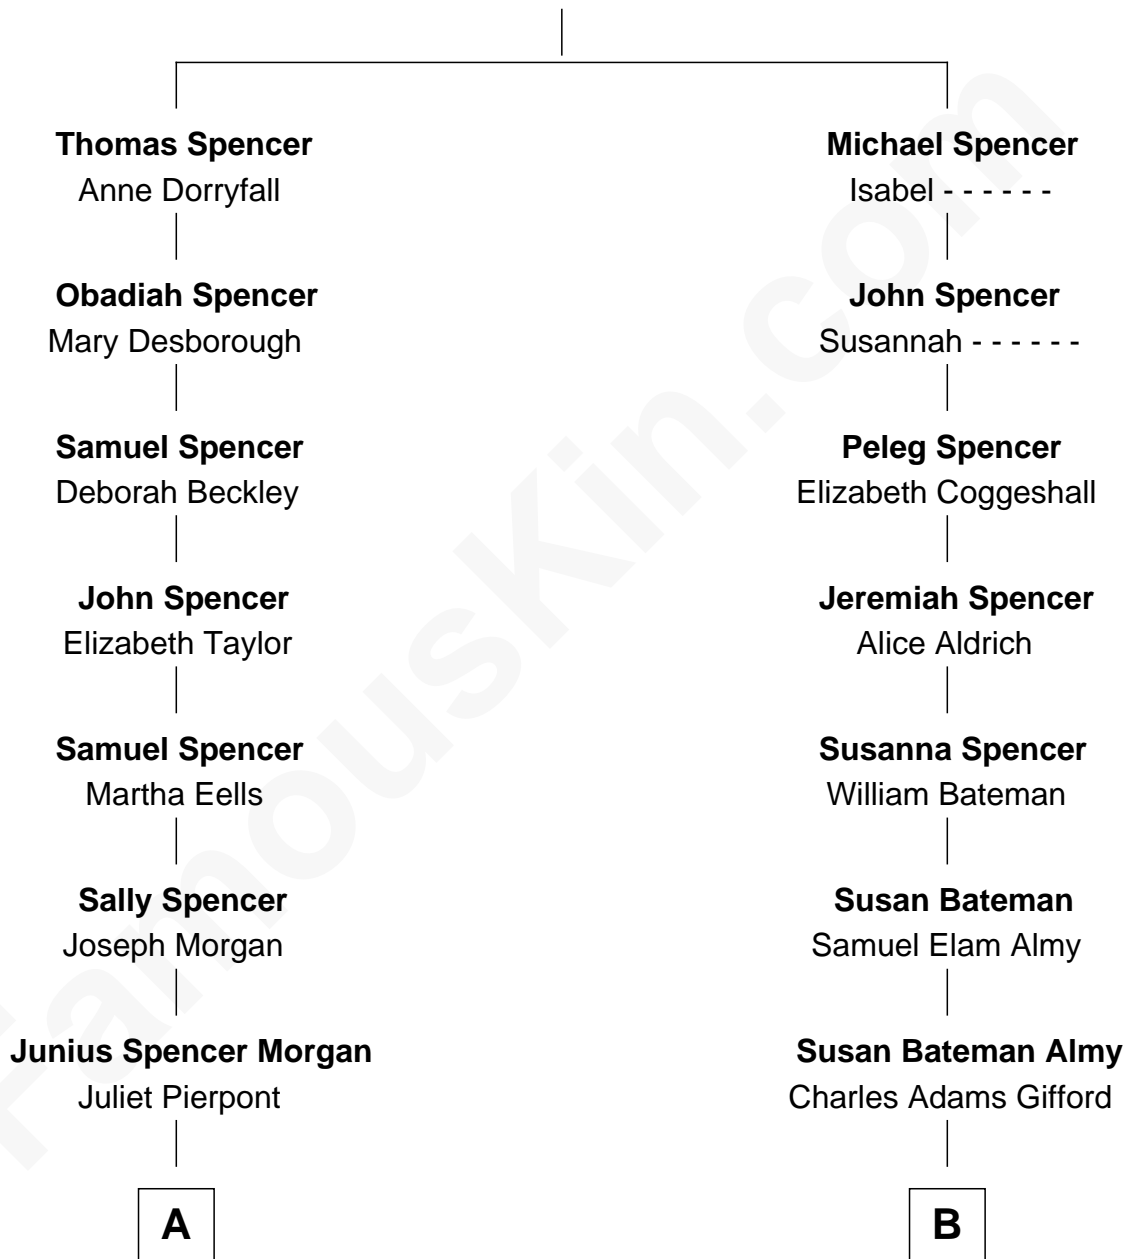

FamousKin.com Relationship Chart of

J.P. Morgan, Jr.

American Banker and Philanthropist

8th cousin 1 time removed of

Marilyn Monroe

Actress, Model, and Singer

Gerard Spencer

Alice Whitbread

A

John Pierpont Morgan

Frances Louisa Tracy

J.P. Morgan, Jr.

American Banker and Philanthropist

B

Frederick Almy Gifford

Elizabeth Easton Tennant

Charles Stanley Gifford

Gladys Pearl Monroe

Marilyn Monroe

Actress, Model, and Singer

FamousKin.com