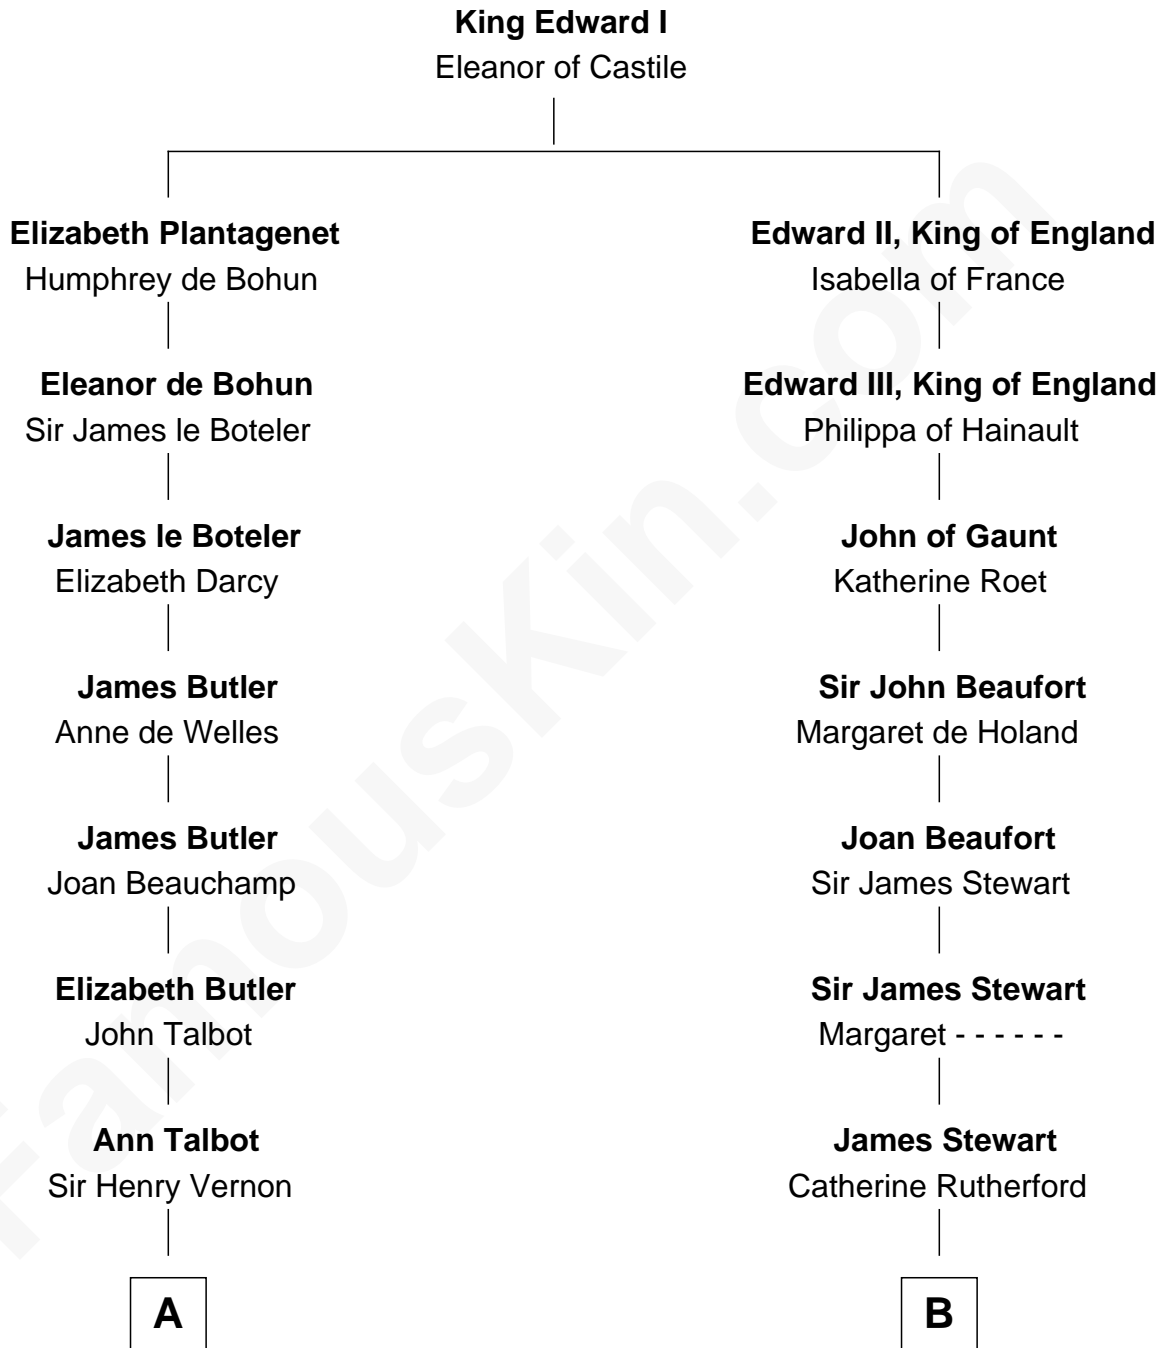

## Relationship Chart of

**J.P. Morgan, Jr.**

*American Banker and Philanthropist*

**17th cousin 3 times removed of**

**Noel Coward**

*Playwright, Actor, and Songwriter*

**C**

—  
**William Gedney Tracy**

Rachel Huntington

—  
**Charles F. Tracy**

Louisa Kirkland

—  
**Frances Louisa Tracy**

John Pierpont Morgan

—  
**J.P. Morgan, Jr.**

*American Banker and Philanthropist*

FamousKin.com