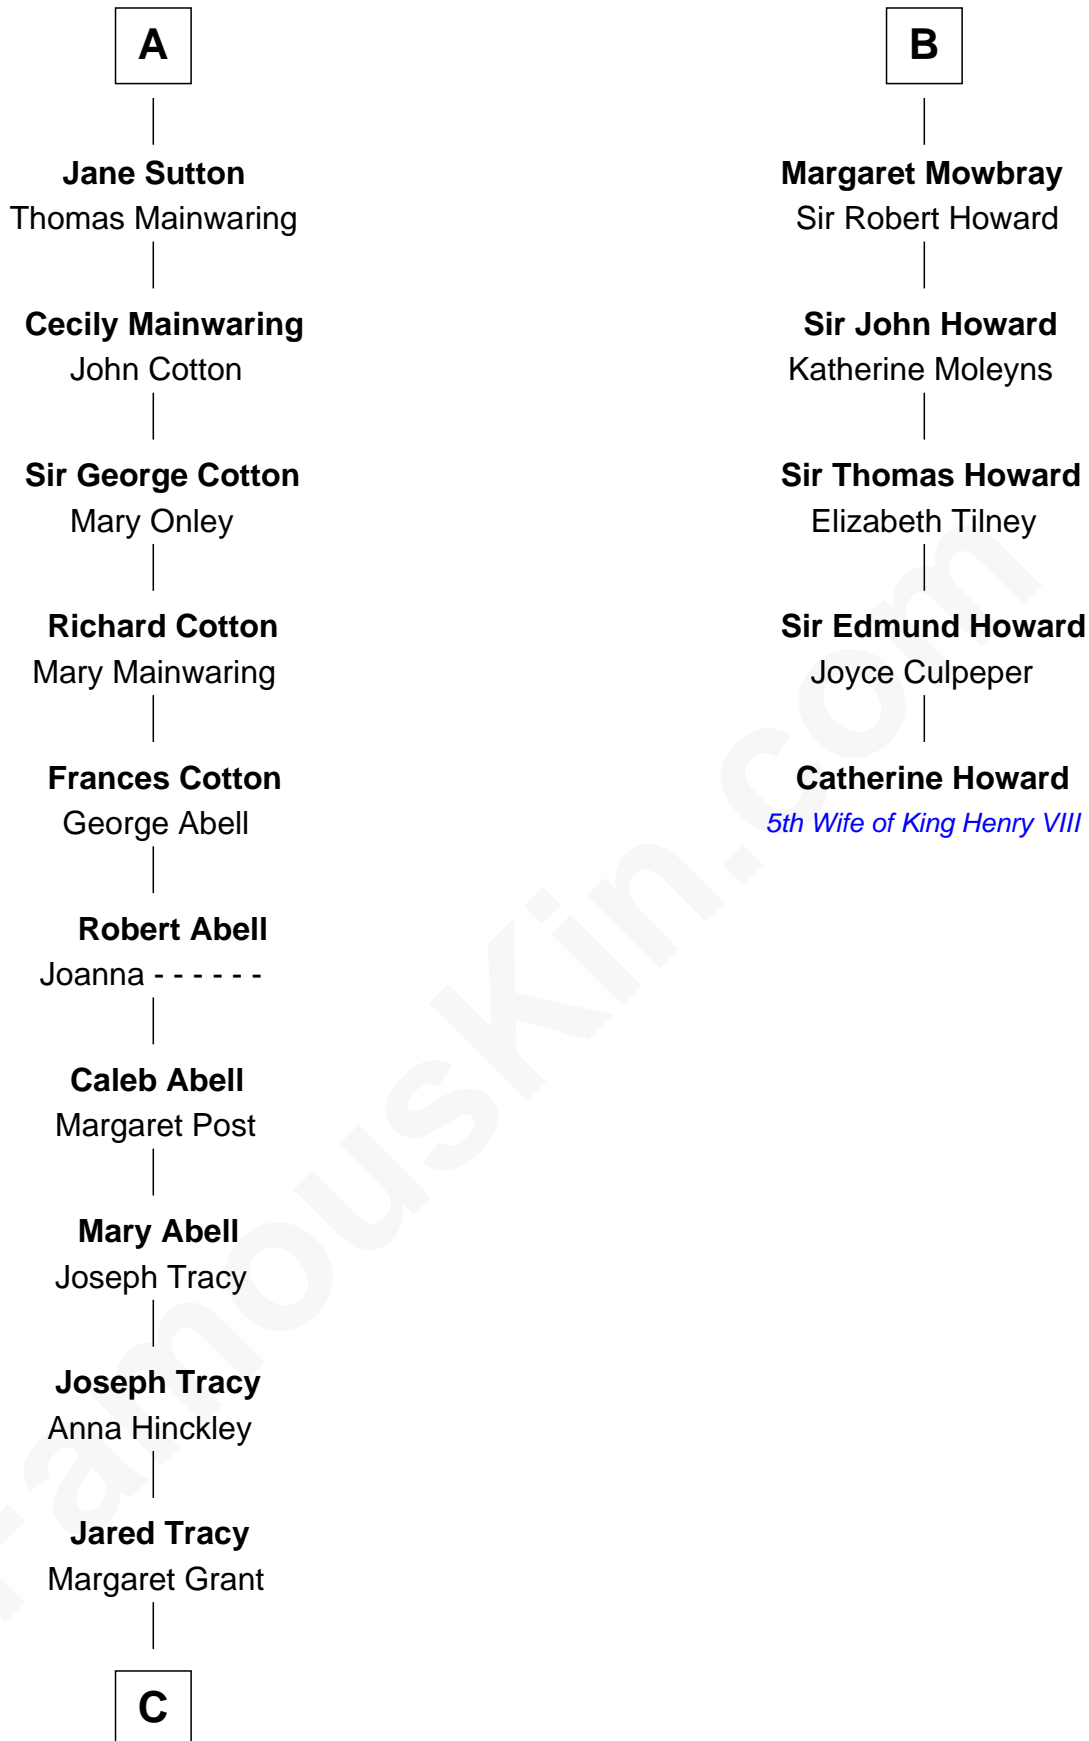

# FamousKin.com Relationship Chart of

**J.P. Morgan, Jr.**

*American Banker and Philanthropist*

**11th cousin 9 times removed of**

**Catherine Howard**

*5th Wife of King Henry VIII*

**Reginald de Braiose**

**C**

—  
**William Gedney Tracy**

Rachel Huntington

—  
**Charles F. Tracy**

Louisa Kirkland

—  
**Frances Louisa Tracy**

John Pierpont Morgan

—  
**J.P. Morgan, Jr.**

*American Banker and Philanthropist*