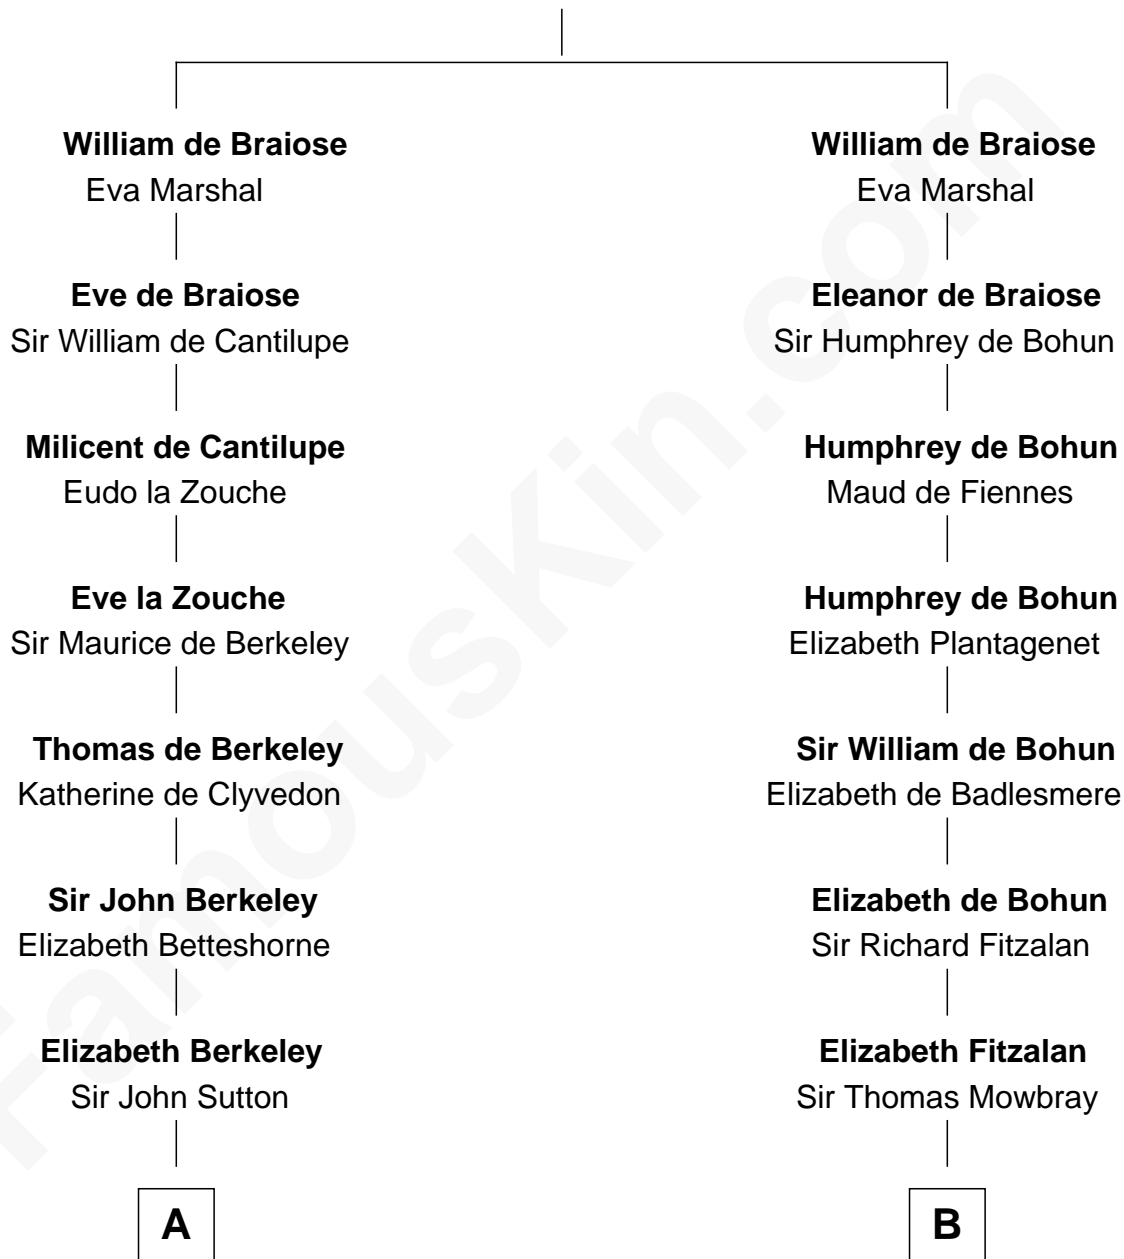

# FamousKin.com Relationship Chart of

**J.P. Morgan, Jr.**

*American Banker and Philanthropist*

**11th cousin 9 times removed of**

**Catherine Howard**

*5th Wife of King Henry VIII*

**Reginald de Braiose**

**C**

—  
**William Gedney Tracy**

Rachel Huntington

—  
**Charles F. Tracy**

Louisa Kirkland

—  
**Frances Louisa Tracy**

John Pierpont Morgan

—  
**J.P. Morgan, Jr.**

*American Banker and Philanthropist*