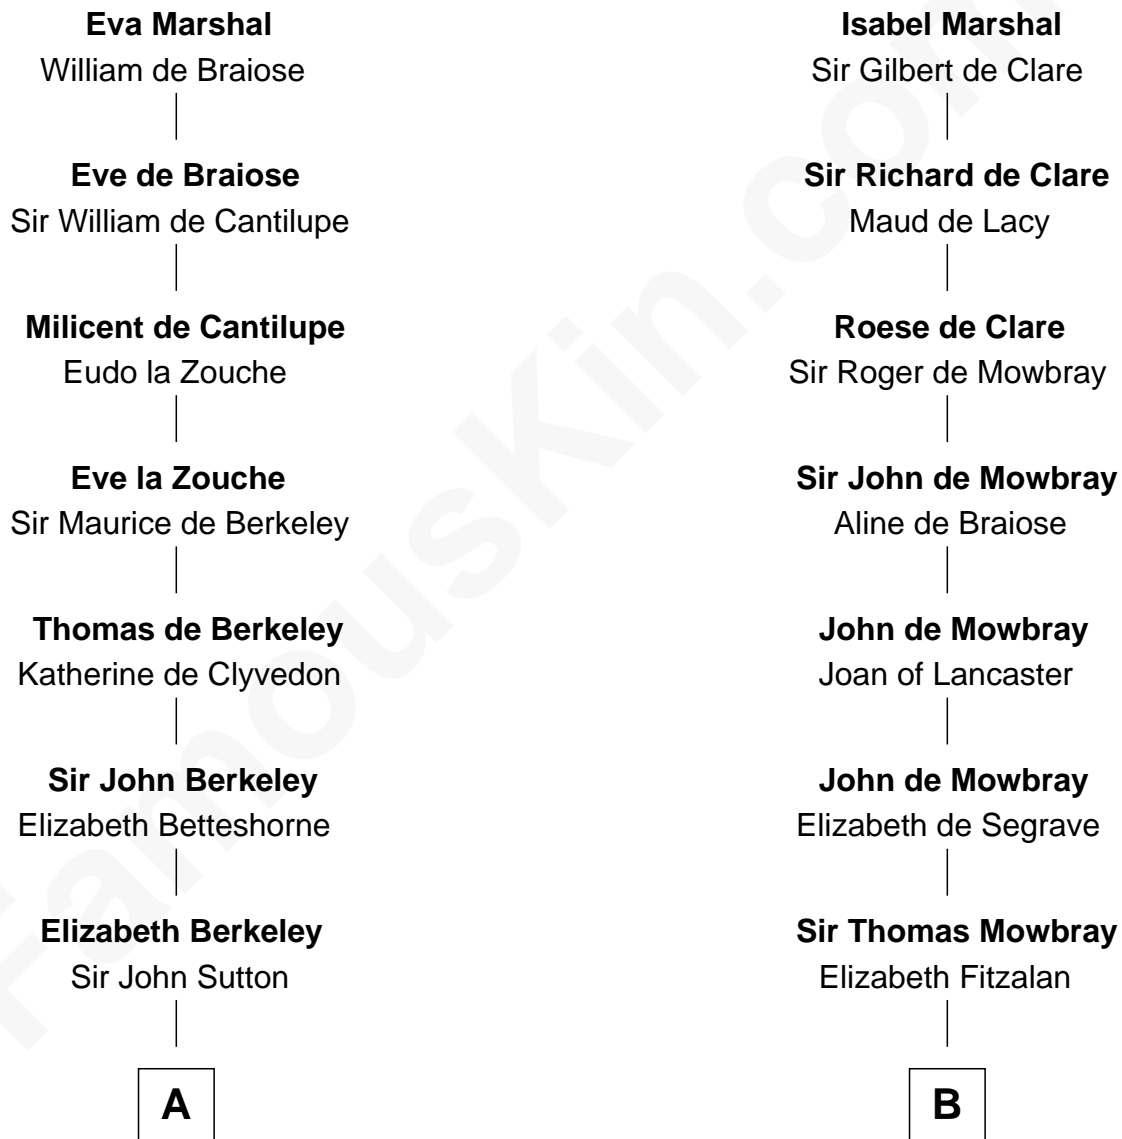

# FamousKin.com Relationship Chart of

**J.P. Morgan, Jr.**

*American Banker and Philanthropist*

**11th cousin 9 times removed of**

**Catherine Howard**

*5th Wife of King Henry VIII*

**Sir William Marshal**

Isabel de Clare

**C**

—  
**William Gedney Tracy**

Rachel Huntington

—  
**Charles F. Tracy**

Louisa Kirkland

—  
**Frances Louisa Tracy**

John Pierpont Morgan

—  
**J.P. Morgan, Jr.**