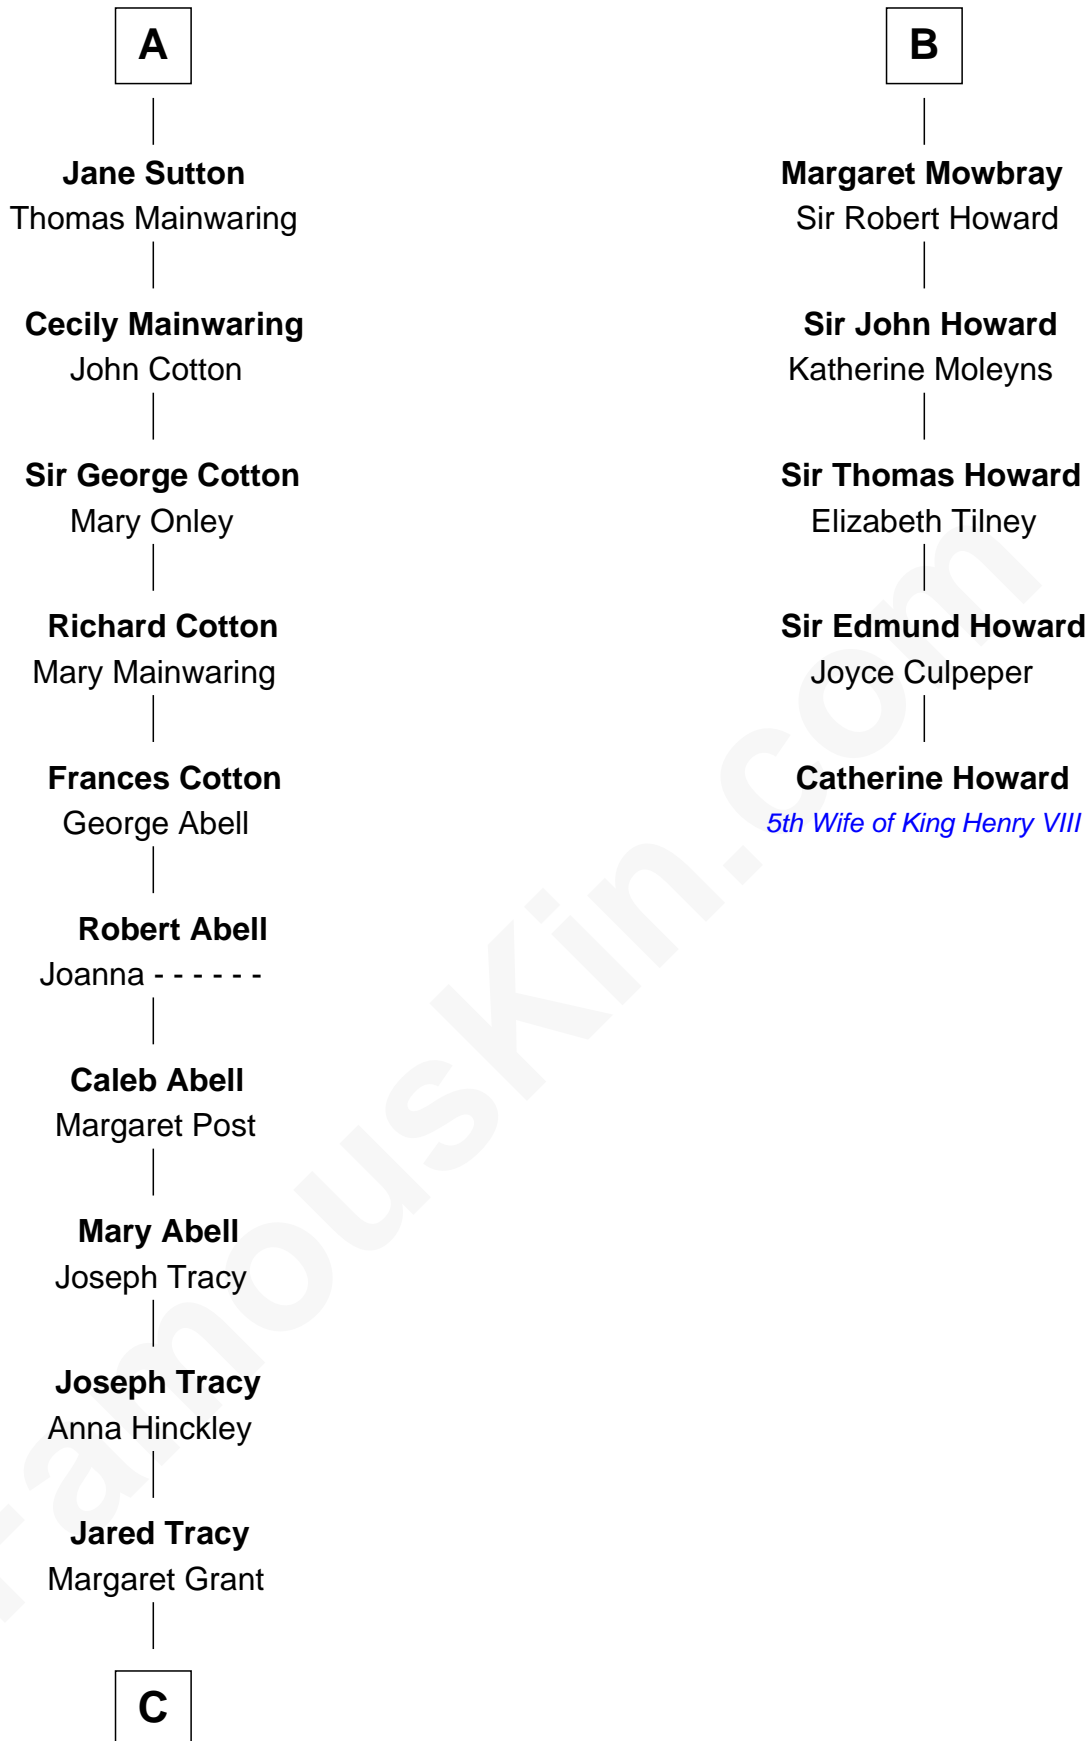

# FamousKin.com Relationship Chart of

**J.P. Morgan, Jr.**

*American Banker and Philanthropist*

**11th cousin 9 times removed of**

**Catherine Howard**

*5th Wife of King Henry VIII*

**Sir William Marshal**

Isabel de Clare

**C**

—  
**William Gedney Tracy**

Rachel Huntington

—  
**Charles F. Tracy**

Louisa Kirkland

—  
**Frances Louisa Tracy**

John Pierpont Morgan

—  
**J.P. Morgan, Jr.**