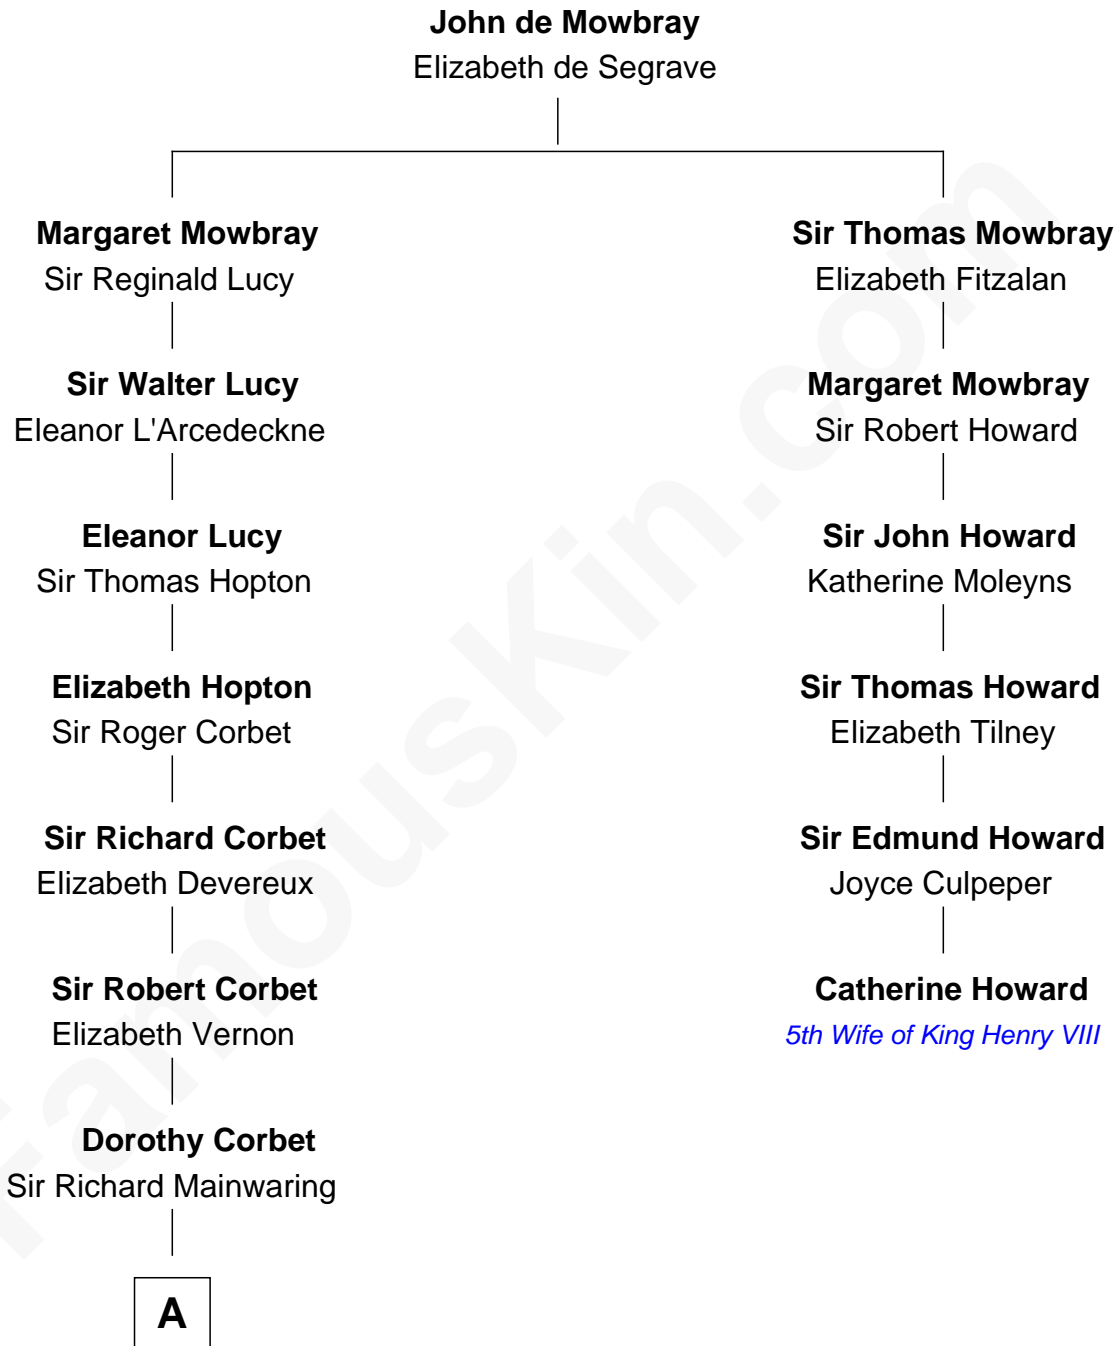

# FamousKin.com Relationship Chart of

**J.P. Morgan, Jr.**

*American Banker and Philanthropist*

5th cousin 13 times removed of

**Catherine Howard**

*5th Wife of King Henry VIII*

**B**

—  
**Frances Louisa Tracy**