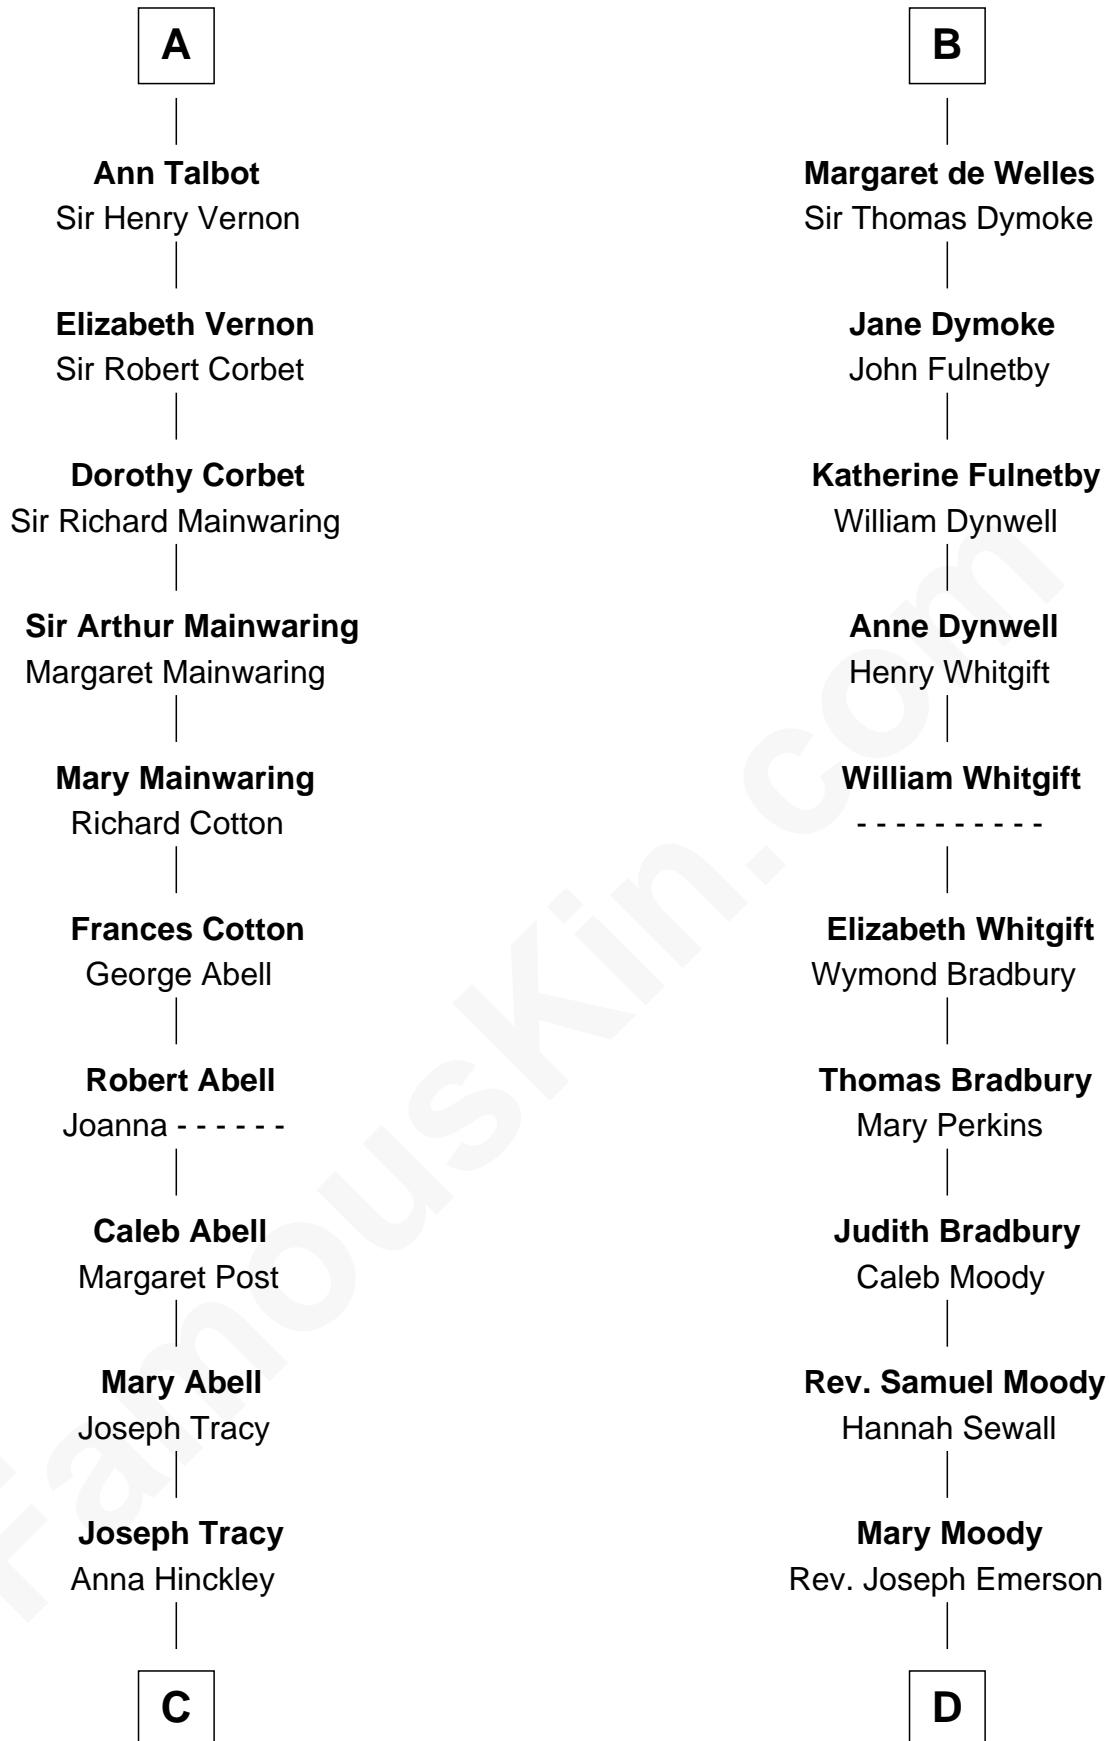

# FamousKin.com Relationship Chart of

**J.P. Morgan, Jr.**

*American Banker and Philanthropist*

19th cousin 2 times removed of

**Ralph Waldo Emerson**

*American Poet*

**C**

**Jared Tracy**  
Margaret Grant

**William Gedney Tracy**  
Rachel Huntington

**Charles F. Tracy**  
Louisa Kirkland

**Frances Louisa Tracy**  
John Pierpont Morgan

**J.P. Morgan, Jr.**  
*American Banker and Philanthropist*

**D**

**Rev. William Emerson**  
Phebe Bliss