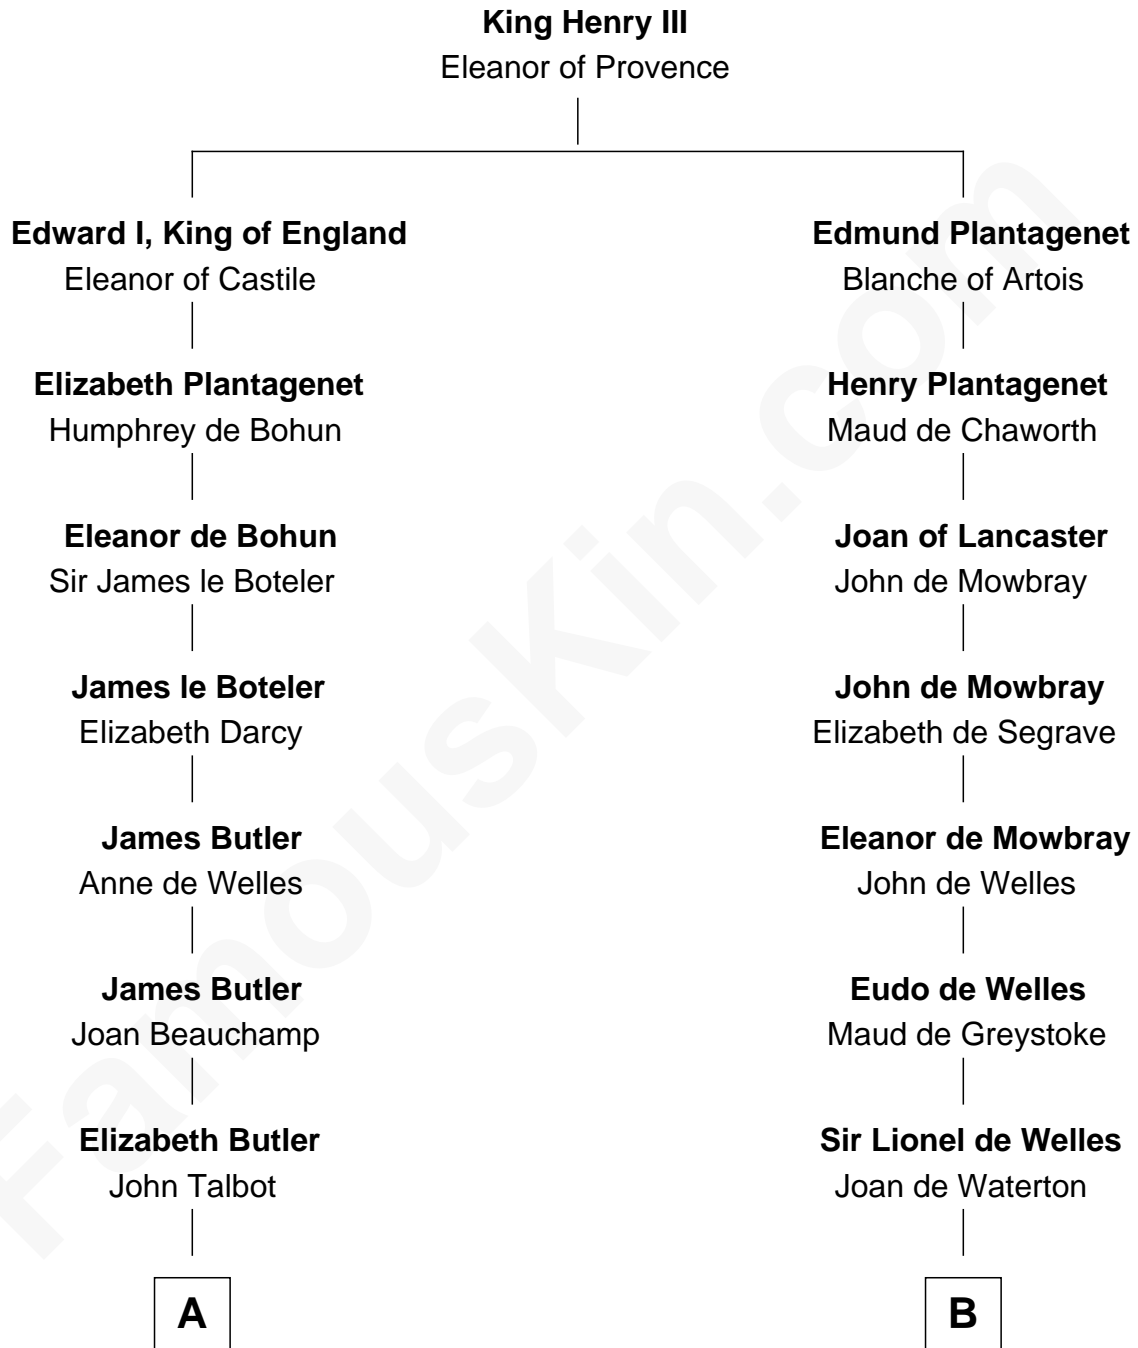

# FamousKin.com Relationship Chart of

**J.P. Morgan, Jr.**

*American Banker and Philanthropist*

19th cousin 2 times removed of

**Ralph Waldo Emerson**

*American Poet*

**C**

**Jared Tracy**  
Margaret Grant

**William Gedney Tracy**  
Rachel Huntington

**Charles F. Tracy**  
Louisa Kirkland

**Frances Louisa Tracy**  
John Pierpont Morgan

**J.P. Morgan, Jr.**  
*American Banker and Philanthropist*

**D**

**Rev. William Emerson**  
Phebe Bliss