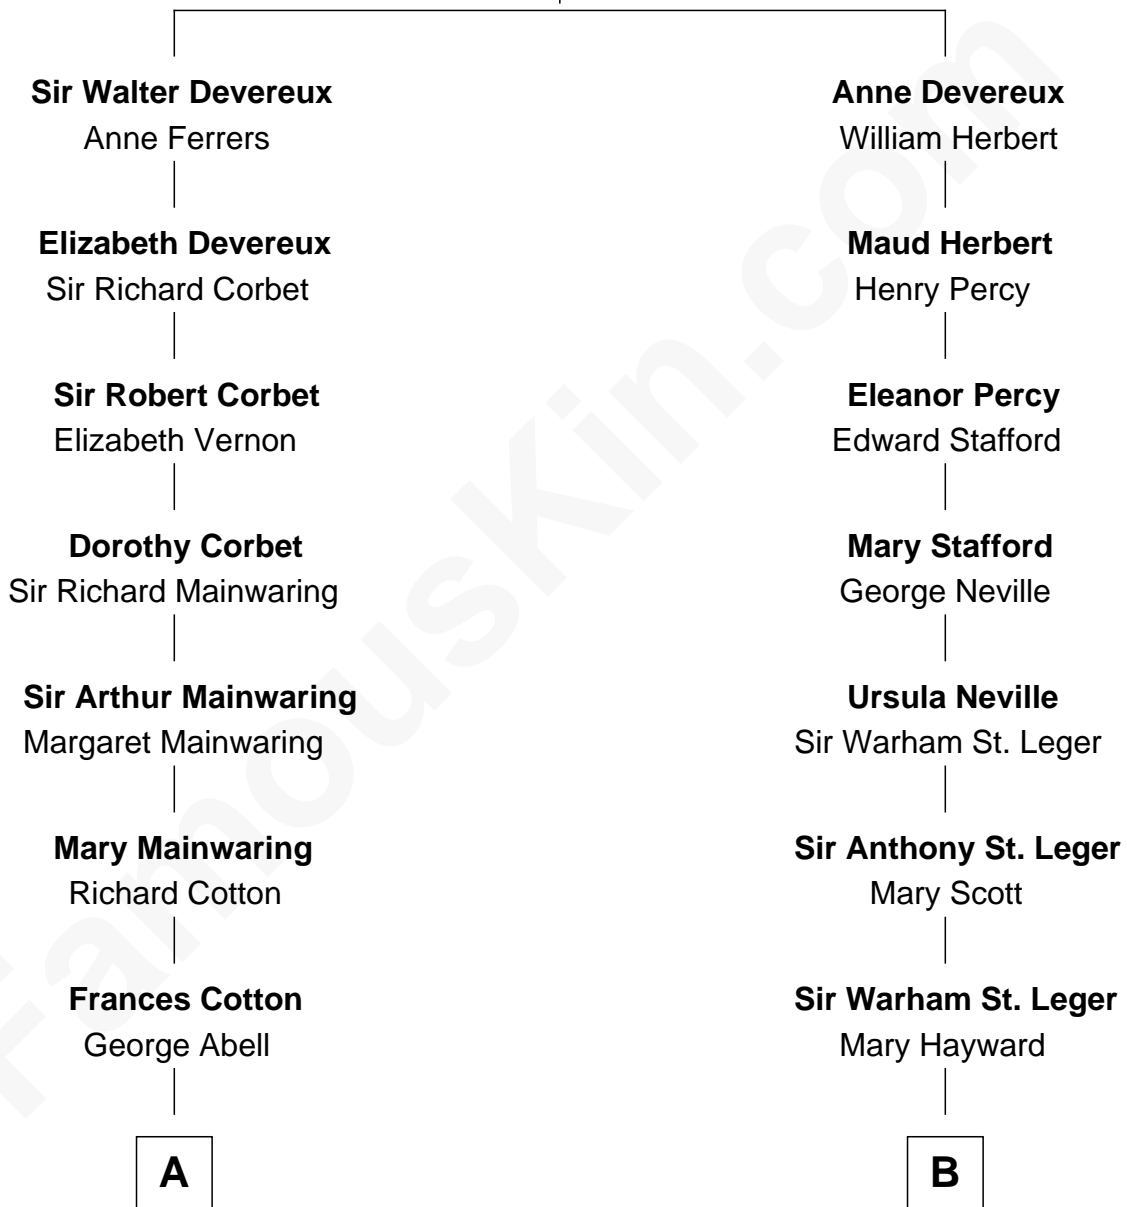

# FamousKin.com Relationship Chart of

**J.P. Morgan, Jr.**

*American Banker and Philanthropist*

15th cousin 1 time removed of

**Admiral Richard Byrd**

*Polar Explorer*

**Sir Walter Devereux**

Elizabeth Merbery

**A**

**Robert Abell**  
Joanna - - - - -

**Caleb Abell**  
Margaret Post

**Mary Abell**  
Joseph Tracy

**Joseph Tracy**  
Anna Hinckley

**Jared Tracy**  
Margaret Grant

**William Gedney Tracy**  
Rachel Huntington

**Richard Evelyn Byrd**  
Eleanor Bolling Flood

**Admiral Richard Byrd**  
*Polar Explorer*