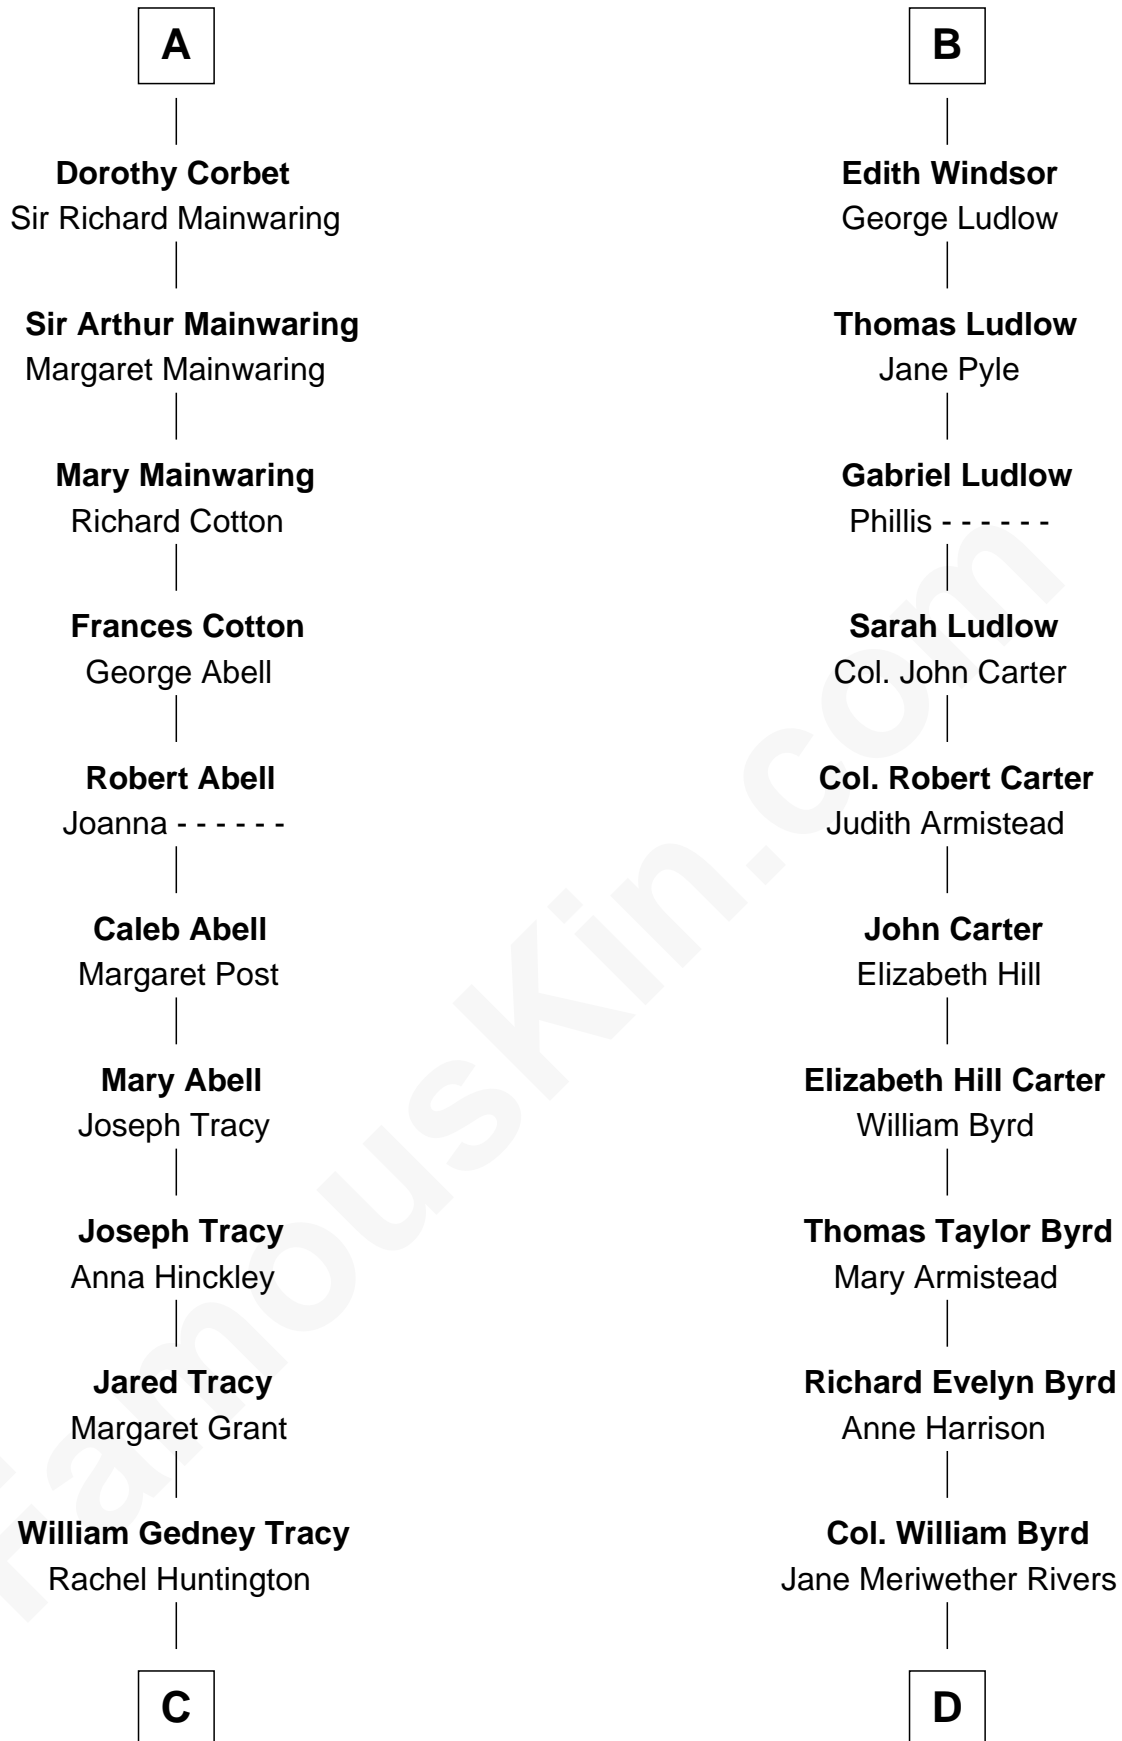

FamousKin.com Relationship Chart of

J.P. Morgan, Jr.

American Banker and Philanthropist

18th cousin 1 time removed of

Admiral Richard Byrd

Polar Explorer

Humphrey de Bohun

Elizabeth Plantagenet

Eleanor de Bohun
Sir James le Boteler

James le Boteler
Elizabeth Darcy

James Butler
Anne de Welles

James Butler
Joan Beauchamp

Elizabeth Butler
John Talbot

Ann Talbot
Sir Henry Vernon

Elizabeth Vernon
Sir Robert Corbet

A

Margaret de Bohun
Sir Hugh de Courtney

Elizabeth de Courtney
Sir Andrew Luttrell

Sir Hugh Luttrell
Catherine de Beaumont

Elizabeth Luttrell
John Stratton

Elizabeth Stratton
John Andrews

Elizabeth Andrews
Sir Thomas de Windsor

Sir Andrews de Windsor
Elizabeth Blount

B

C

Charles F. Tracy
Louisa Kirkland

Frances Louisa Tracy
John Pierpont Morgan

J.P. Morgan, Jr.
American Banker and Philanthropist

D

Richard Evelyn Byrd
Eleanor Bolling Flood