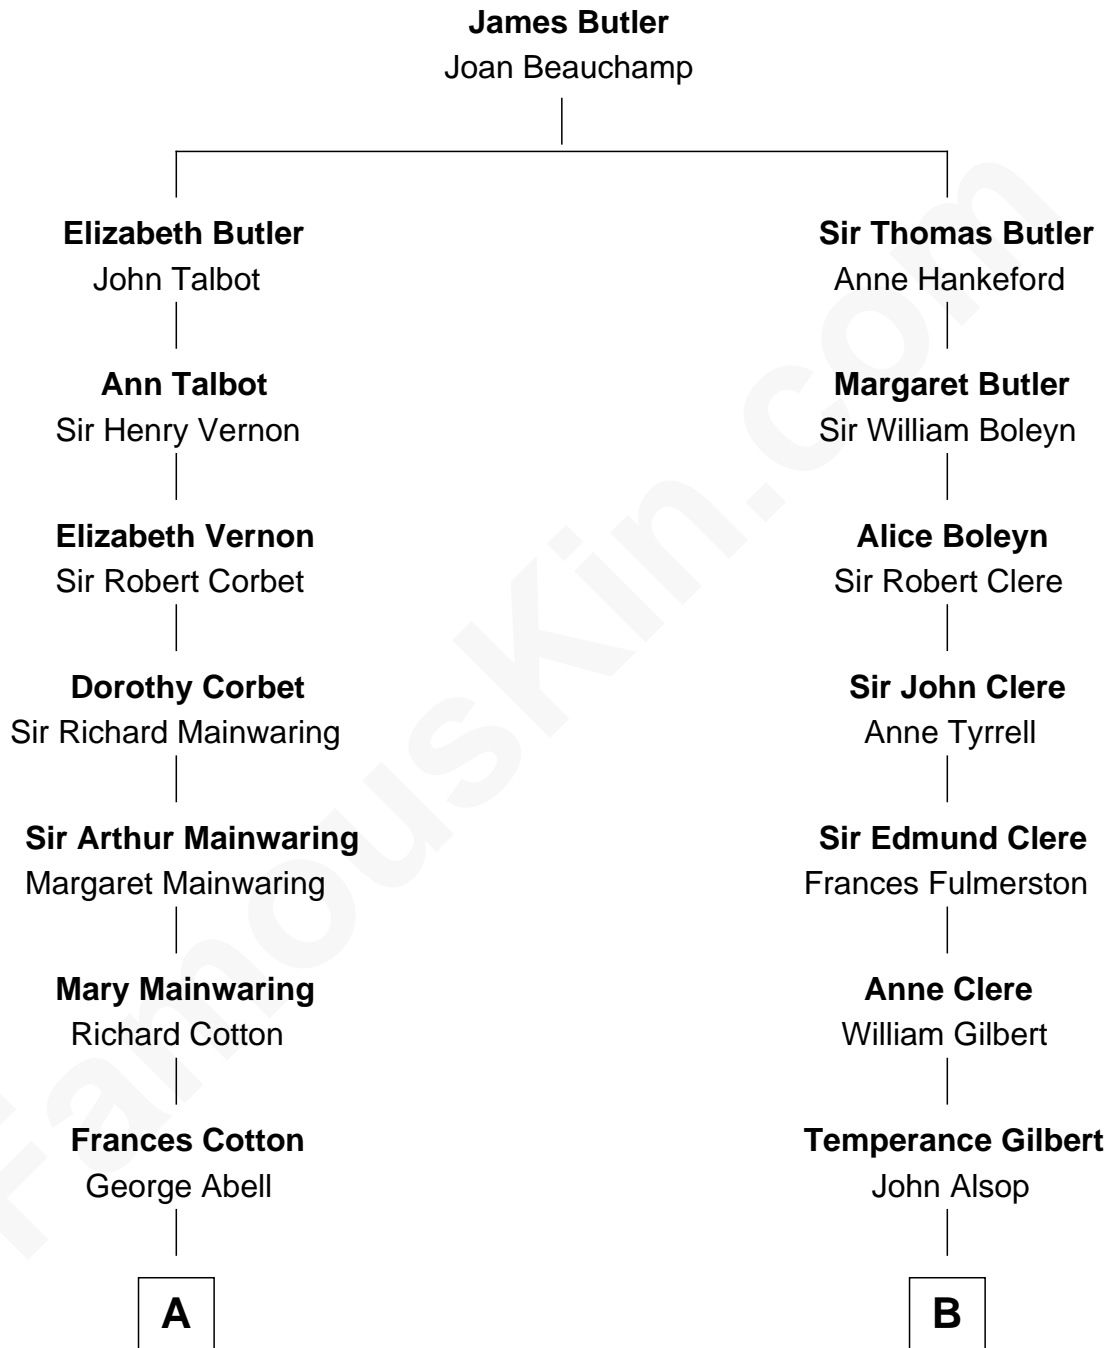

FamousKin.com Relationship Chart of

J.P. Morgan, Jr.

American Banker and Philanthropist

15th cousin 4 times removed of

Sydney Biddle Barrows

Mayflower Madam

C

—
John Boyd Ballantine

Anne L. Crawford

—
Jeannette Ballantine

Donald Byers Barrows

—
Sydney Biddle Barrows

Mayflower Madam

FamousKin.com