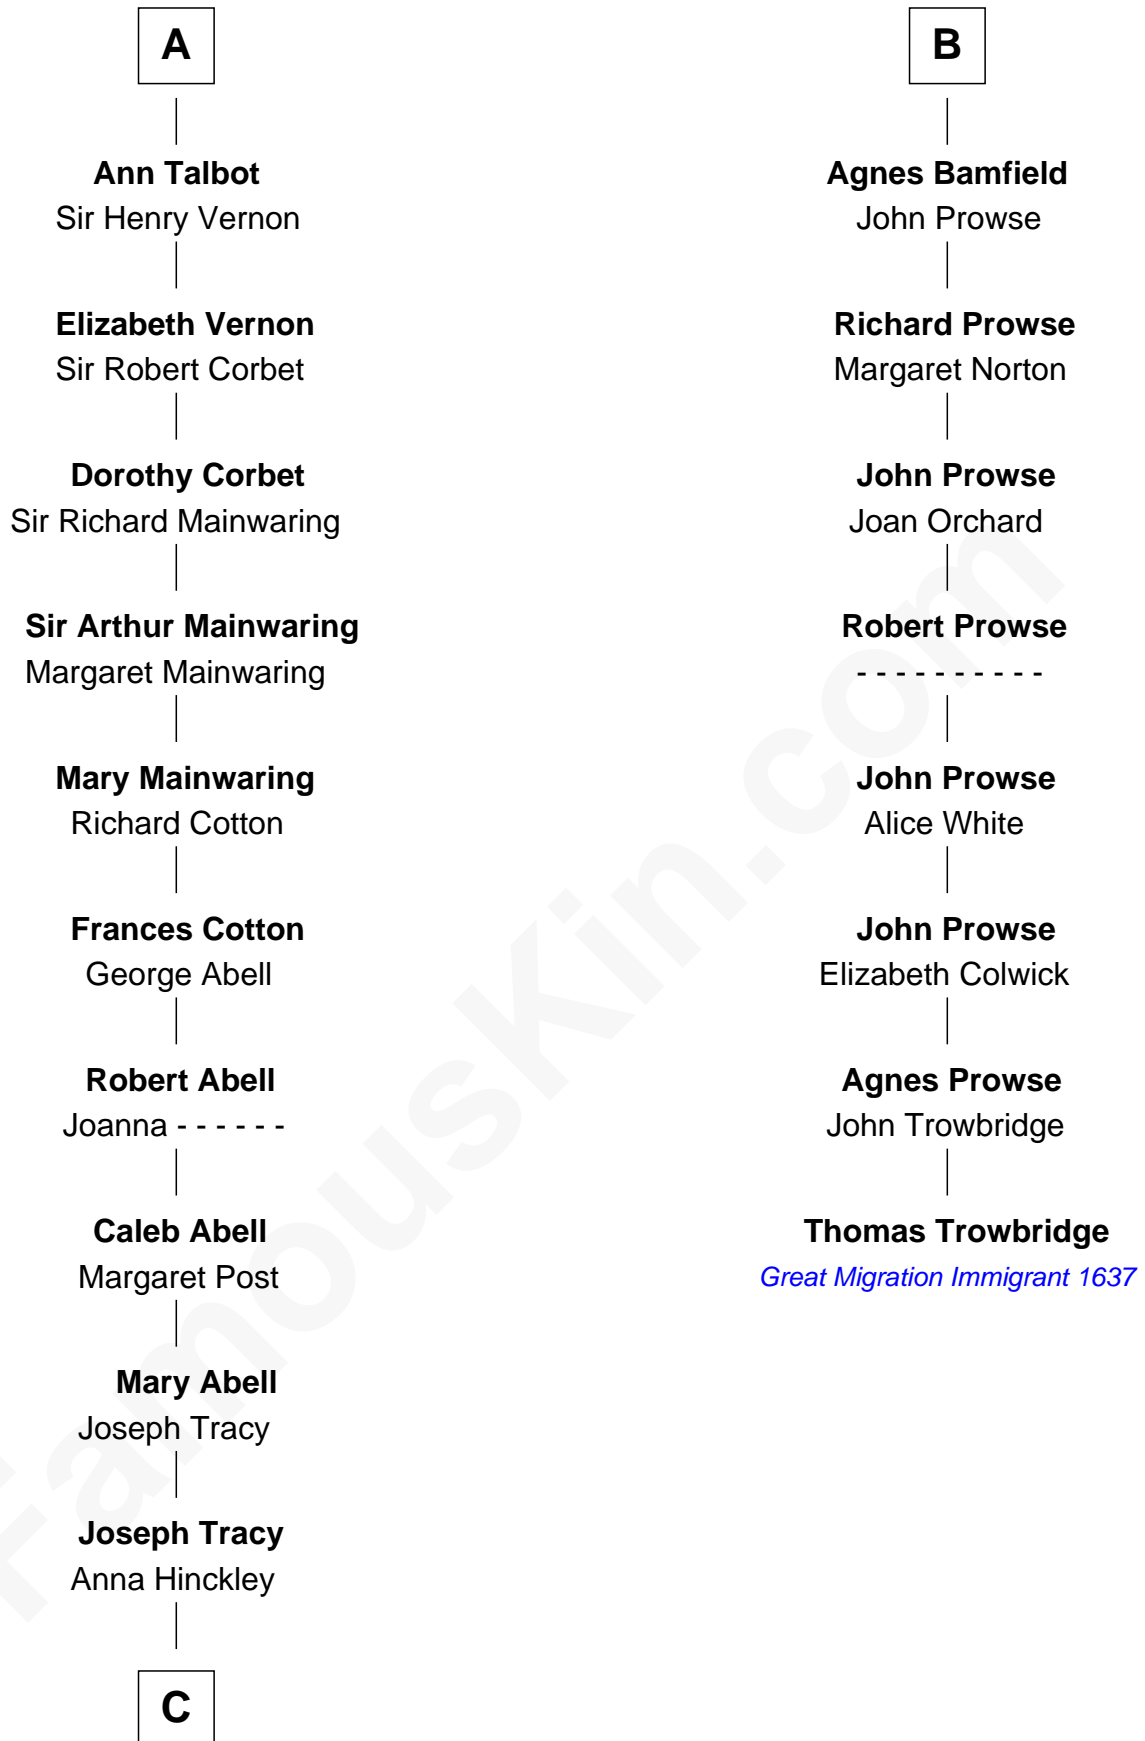

FamousKin.com Relationship Chart of

J.P. Morgan, Jr.

American Banker and Philanthropist

14th cousin 7 times removed of

Thomas Trowbridge

(c1600 - 1672/3) Great Migration Immigrant 1637

Sir Geoffrey FitzPiers

Aveline de Clare

C

—
Jared Tracy
Margaret Grant

—
William Gedney Tracy
Rachel Huntington

—
Charles F. Tracy
Louisa Kirkland

—
Frances Louisa Tracy
John Pierpont Morgan

—
J.P. Morgan, Jr.
American Banker and Philanthropist