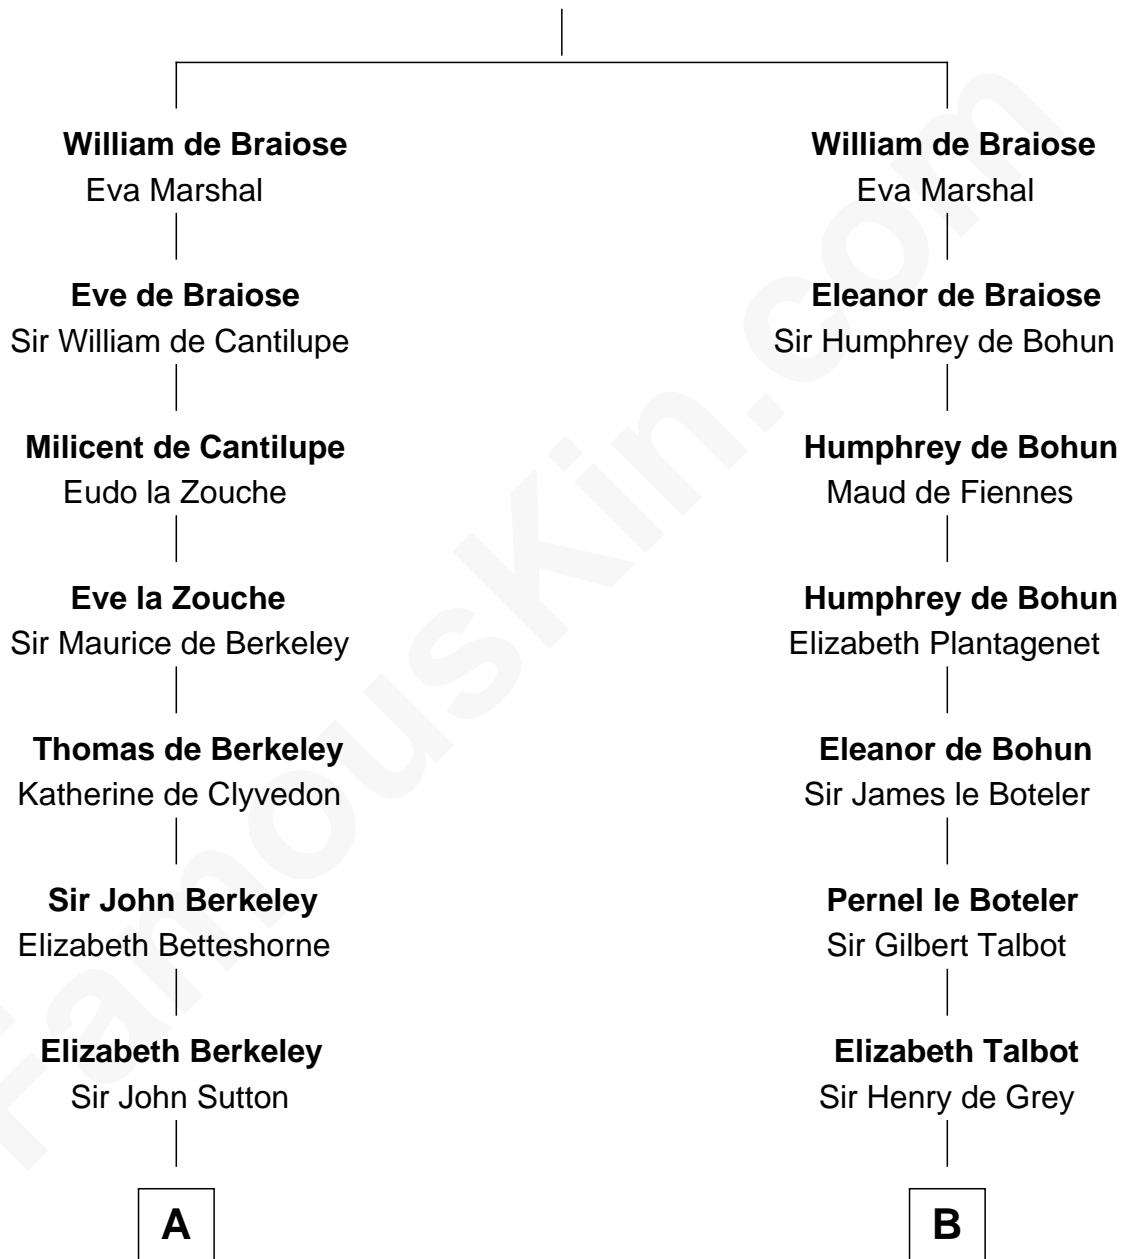

## Relationship Chart of

### J.P. Morgan, Jr.

American Banker and Philanthropist

19th cousin 1 time removed of

### Robert Treat Paine

Signer of the Declaration of Independence

**Reginald de Braiose**

-----

**C**

**William Gedney Tracy**

Rachel Huntington

**Charles F. Tracy**