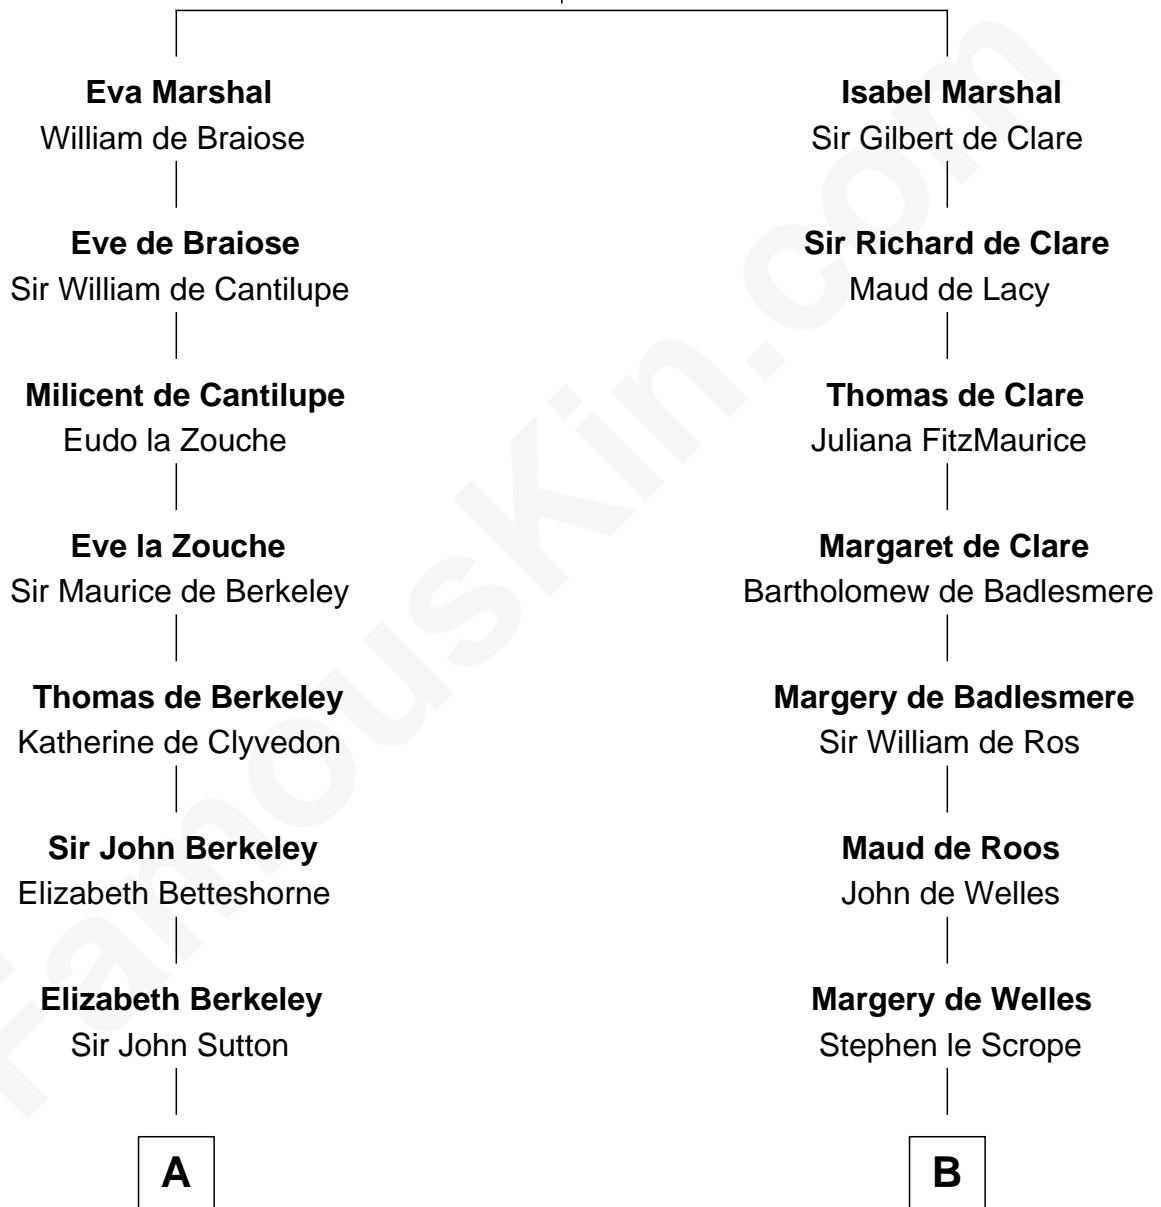

# FamousKin.com Relationship Chart of

**J.P. Morgan, Jr.**

*American Banker and Philanthropist*

**18th cousin 2 times removed of**

**Robert Treat Paine**

*Signer of the Declaration of Independence*

**Sir William Marshal**

Isabel de Clare

**C**

**William Gedney Tracy**

Rachel Huntington

**Charles F. Tracy**

Louisa Kirkland

**Frances Louisa Tracy**

John Pierpont Morgan