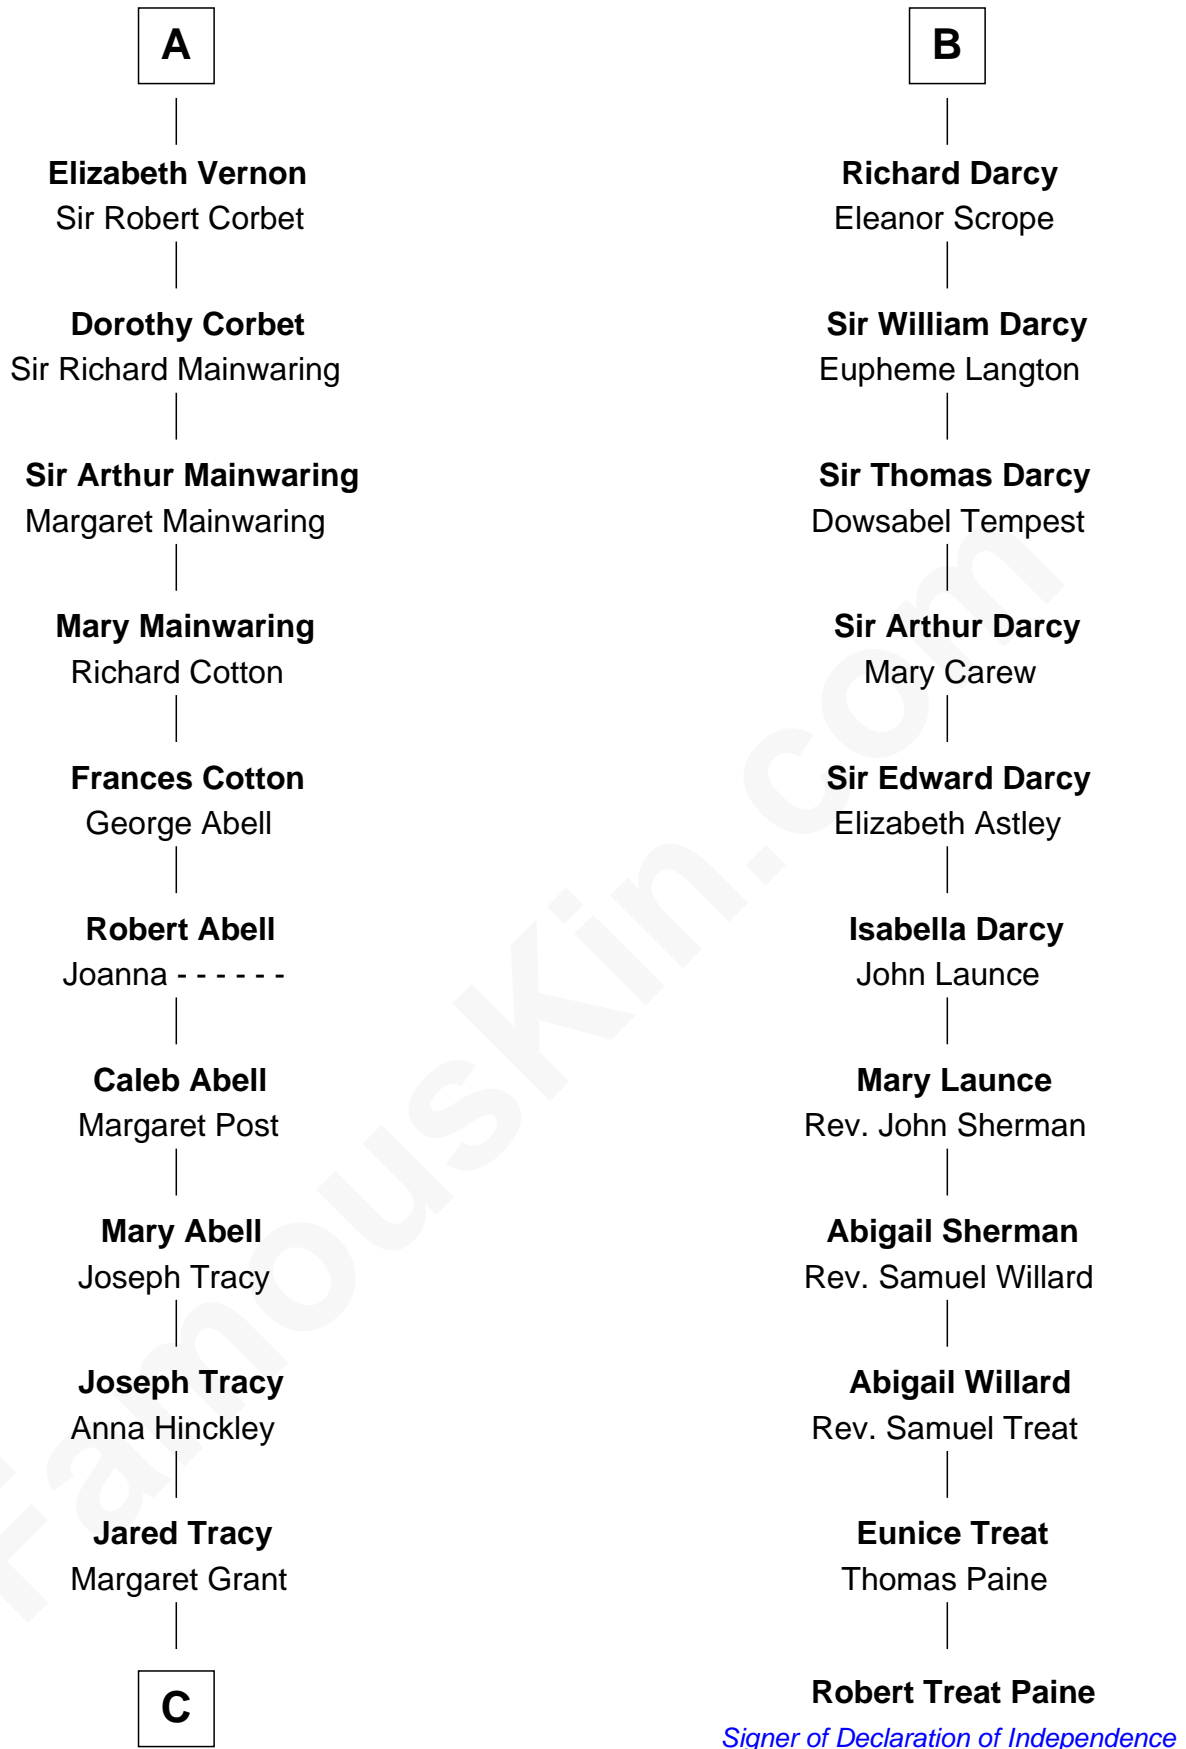

# FamousKin.com Relationship Chart of

**J.P. Morgan, Jr.**

*American Banker and Philanthropist*

**17th cousin 3 times removed of**

**Robert Treat Paine**

*Signer of the Declaration of Independence*

**C**

—  
**William Gedney Tracy**

Rachel Huntington

—  
**Charles F. Tracy**

Louisa Kirkland

—  
**Frances Louisa Tracy**

John Pierpont Morgan

—  
**J.P. Morgan, Jr.**

*American Banker and Philanthropist*

FamousKin.com