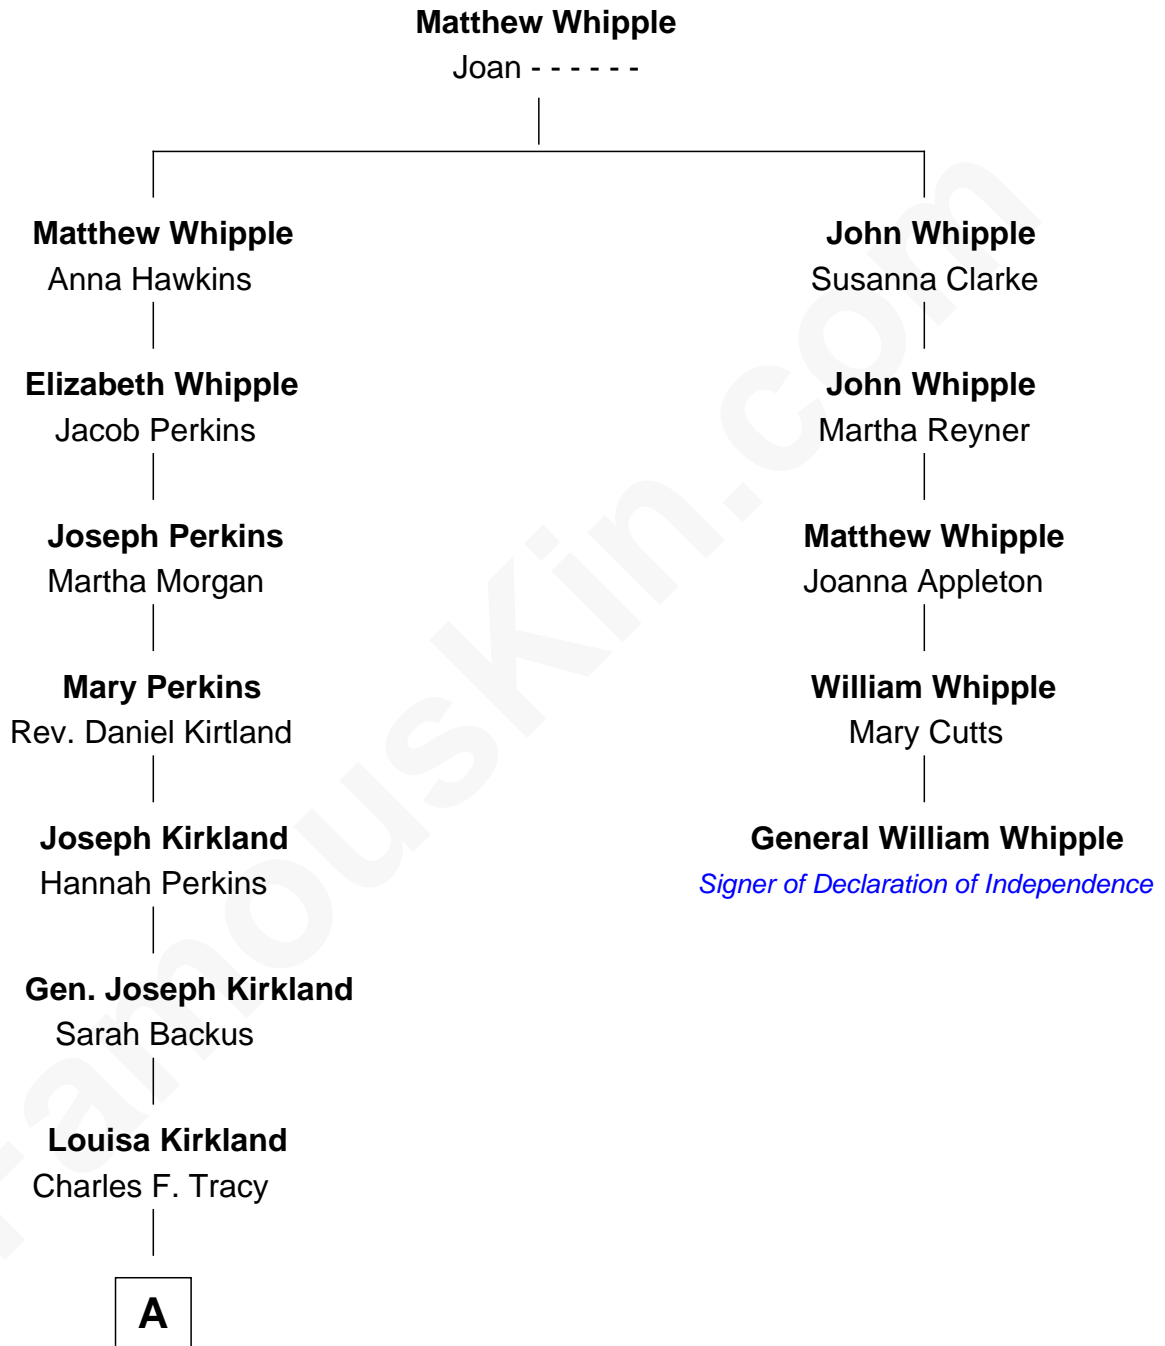

# FamousKin.com Relationship Chart of

**J.P. Morgan, Jr.**

*American Banker and Philanthropist*

4th cousin 4 times removed of

**General William Whipple**

*Signer of the Declaration of Independence*

**A**

—  
**Frances Louisa Tracy**

John Pierpont Morgan

—  
**J.P. Morgan, Jr.**

*American Banker and Philanthropist*

FamousKin.com