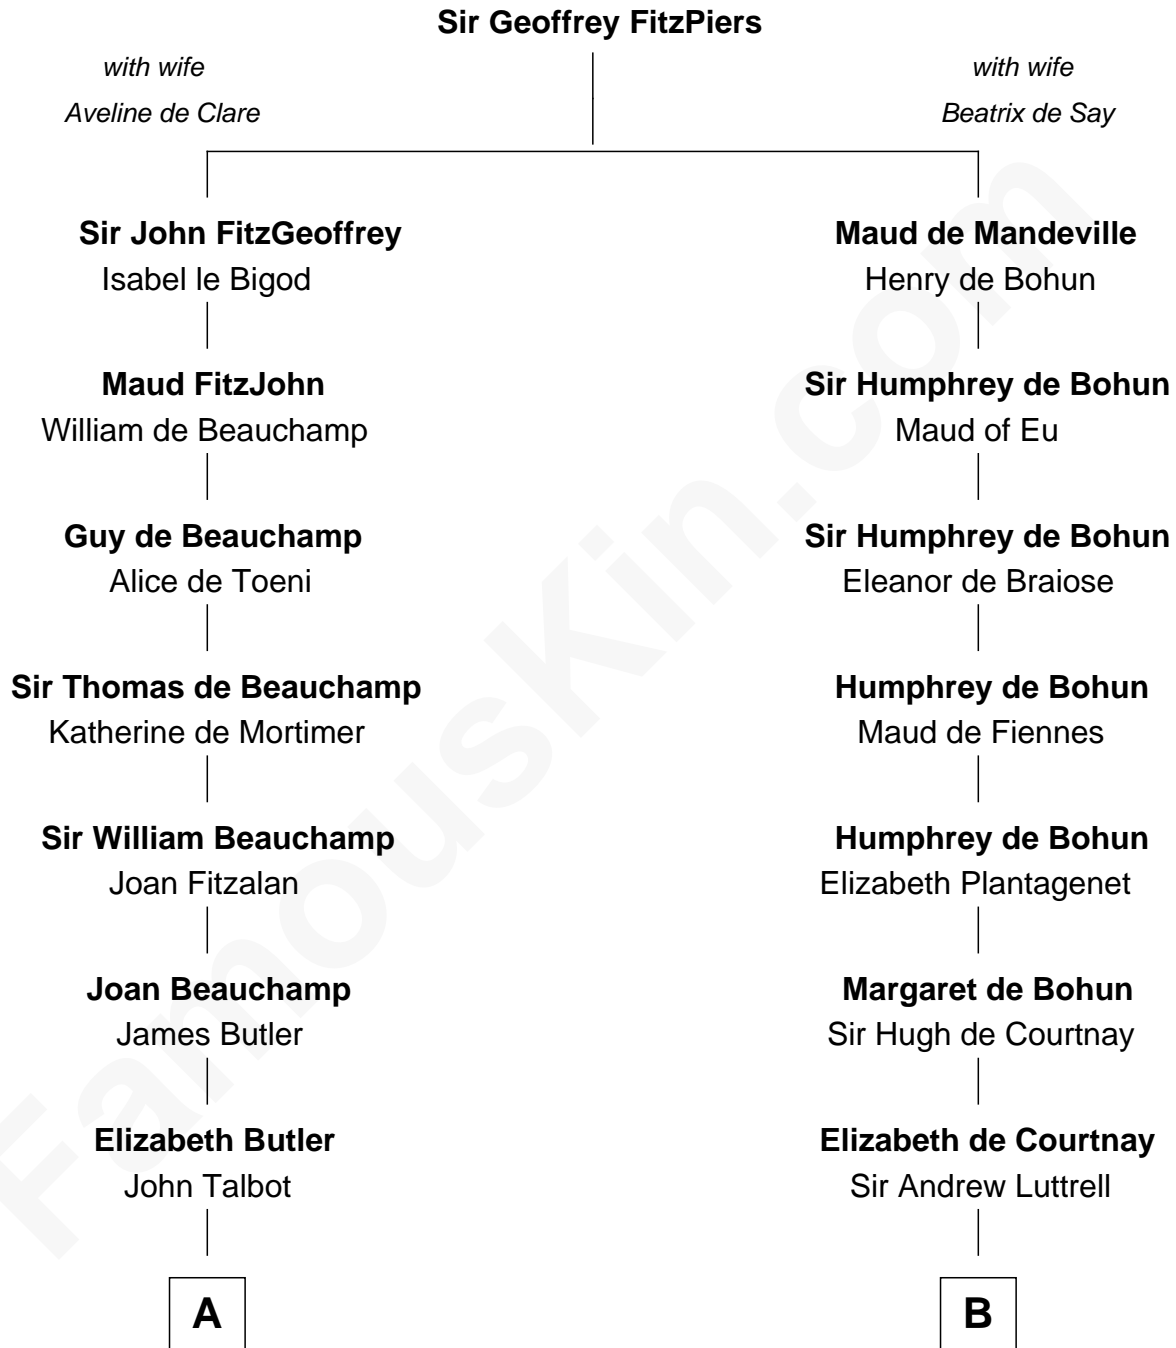

FamousKin.com Relationship Chart of

J.P. Morgan, Jr.

American Banker and Philanthropist

18th cousin 3 times removed of

Caleb Brewster

Member of the Culper Spy Ring during the American Revolution

C

Jared Tracy
Margaret Grant

William Gedney Tracy
Rachel Huntington

Charles F. Tracy
Louisa Kirkland

Frances Louisa Tracy
John Pierpont Morgan

J.P. Morgan, Jr.
American Banker and Philanthropist

D

Benjamin Brewster
Sarah Biggs

Caleb Brewster
Member of the Culper Spy Ring