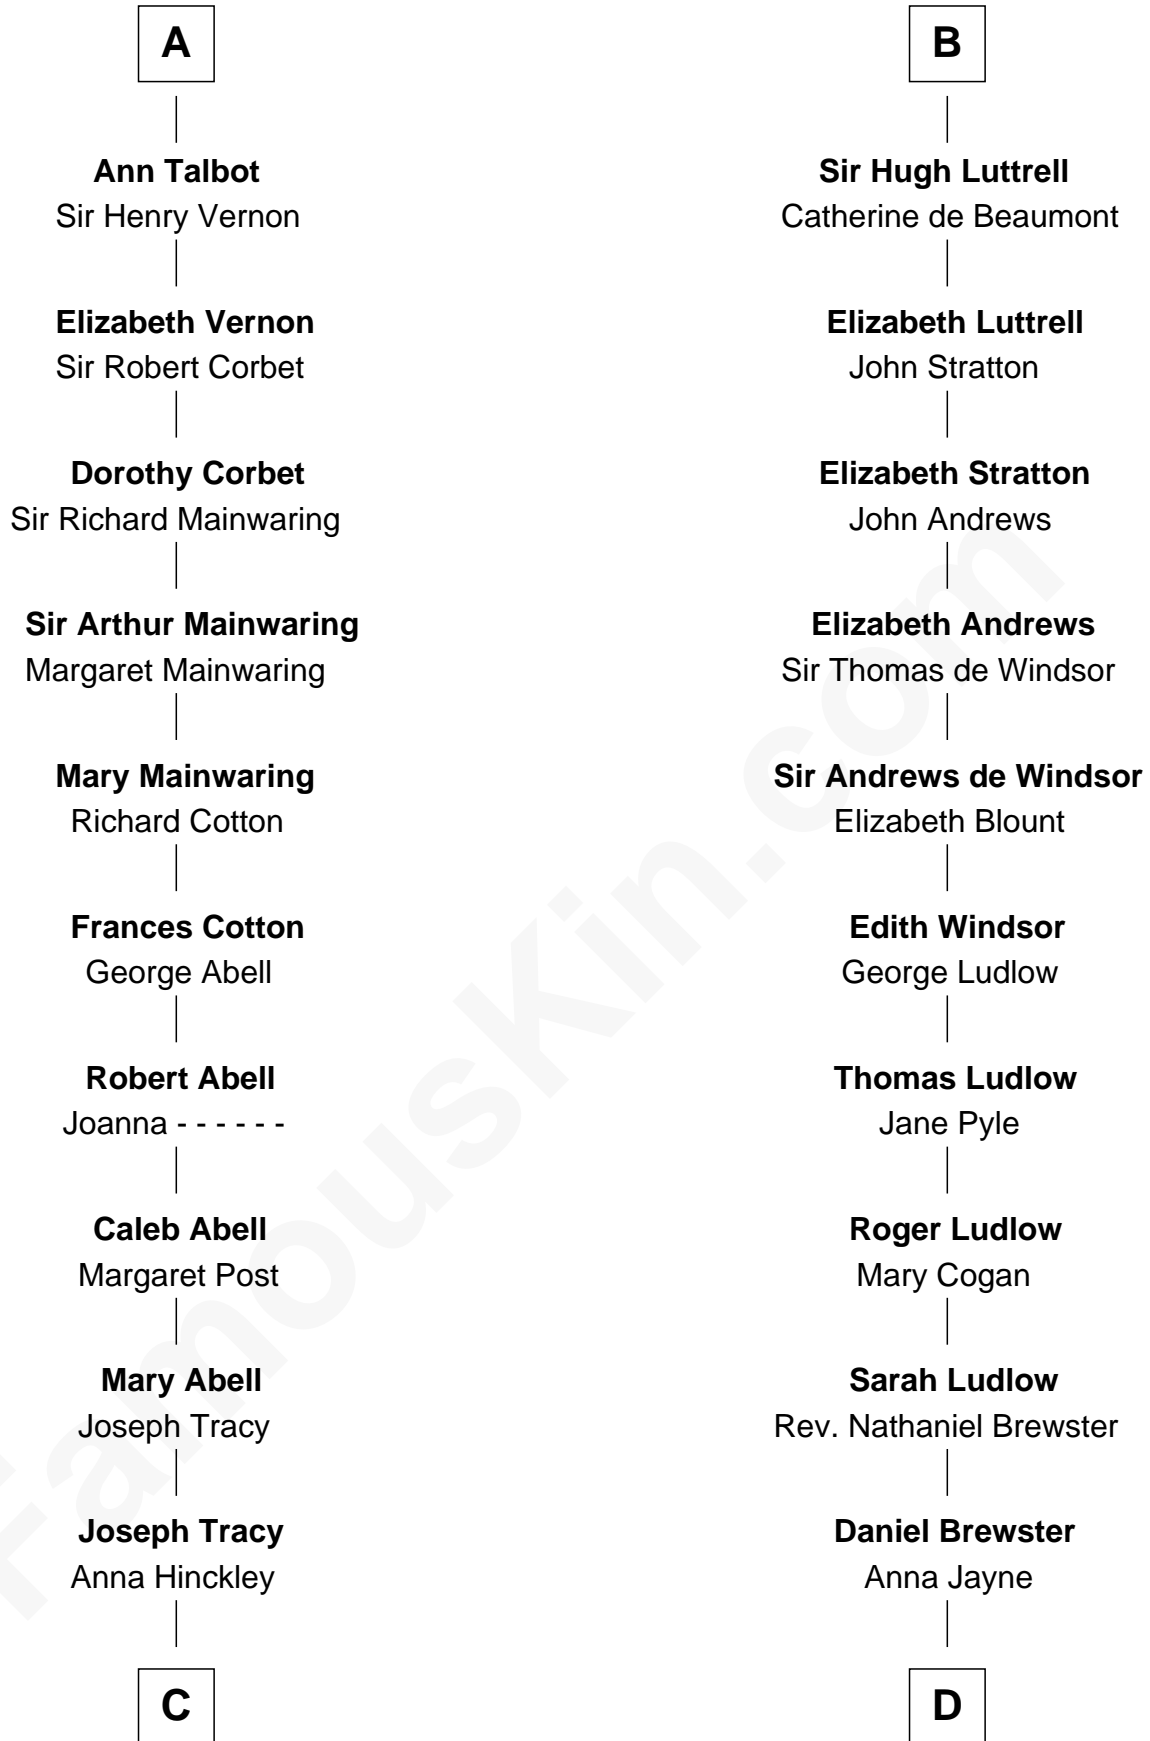

FamousKin.com Relationship Chart of

J.P. Morgan, Jr.

American Banker and Philanthropist

18th cousin 3 times removed of

Caleb Brewster

Member of the Culper Spy Ring during the American Revolution

C

Jared Tracy
Margaret Grant

William Gedney Tracy
Rachel Huntington

Charles F. Tracy
Louisa Kirkland

Frances Louisa Tracy
John Pierpont Morgan

J.P. Morgan, Jr.
American Banker and Philanthropist

D

Benjamin Brewster
Sarah Biggs

Caleb Brewster
Member of the Culper Spy Ring