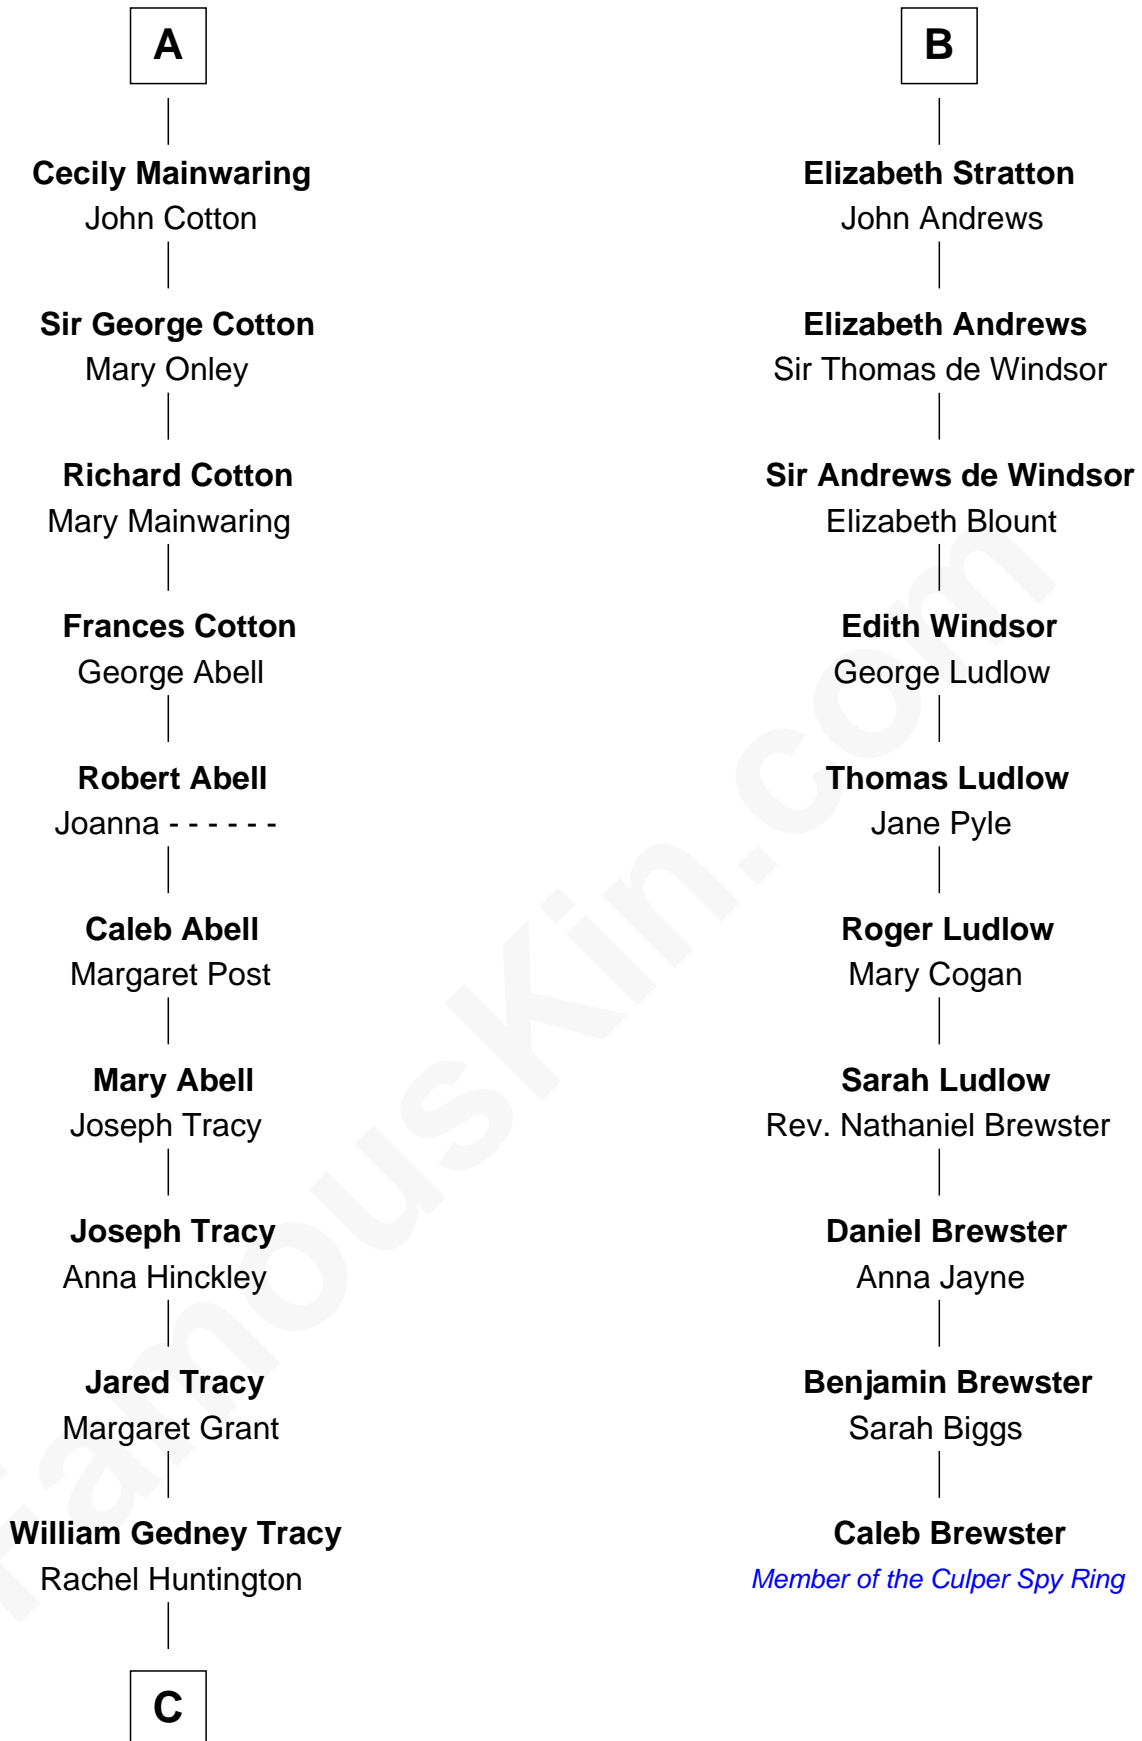

# FamousKin.com Relationship Chart of

**J.P. Morgan, Jr.**

*American Banker and Philanthropist*

**16th cousin 3 times removed of**

**Caleb Brewster**

*Member of the Culper Spy Ring during the American Revolution*

**William de Braiose**

Eva Marshal

**Eve de Braiose**  
Sir William de Cantilupe

**Milicent de Cantilupe**  
Eudo la Zouche

**Eve la Zouche**  
Sir Maurice de Berkeley

**Thomas de Berkeley**  
Katherine de Clyvedon

**Humphrey de Bohun**  
Elizabeth Plantagenet

**Margaret de Bohun**  
Sir Hugh de Courtnay

**Elizabeth de Courtnay**  
Sir Andrew Luttrell

**Sir Hugh Luttrell**  
Catherine de Beaumont

**Elizabeth Luttrell**  
John Stratton

**B**

**C**

—  
**Charles F. Tracy**

Louisa Kirkland

—  
**Frances Louisa Tracy**

John Pierpont Morgan

—  
**J.P. Morgan, Jr.**

*American Banker and Philanthropist*