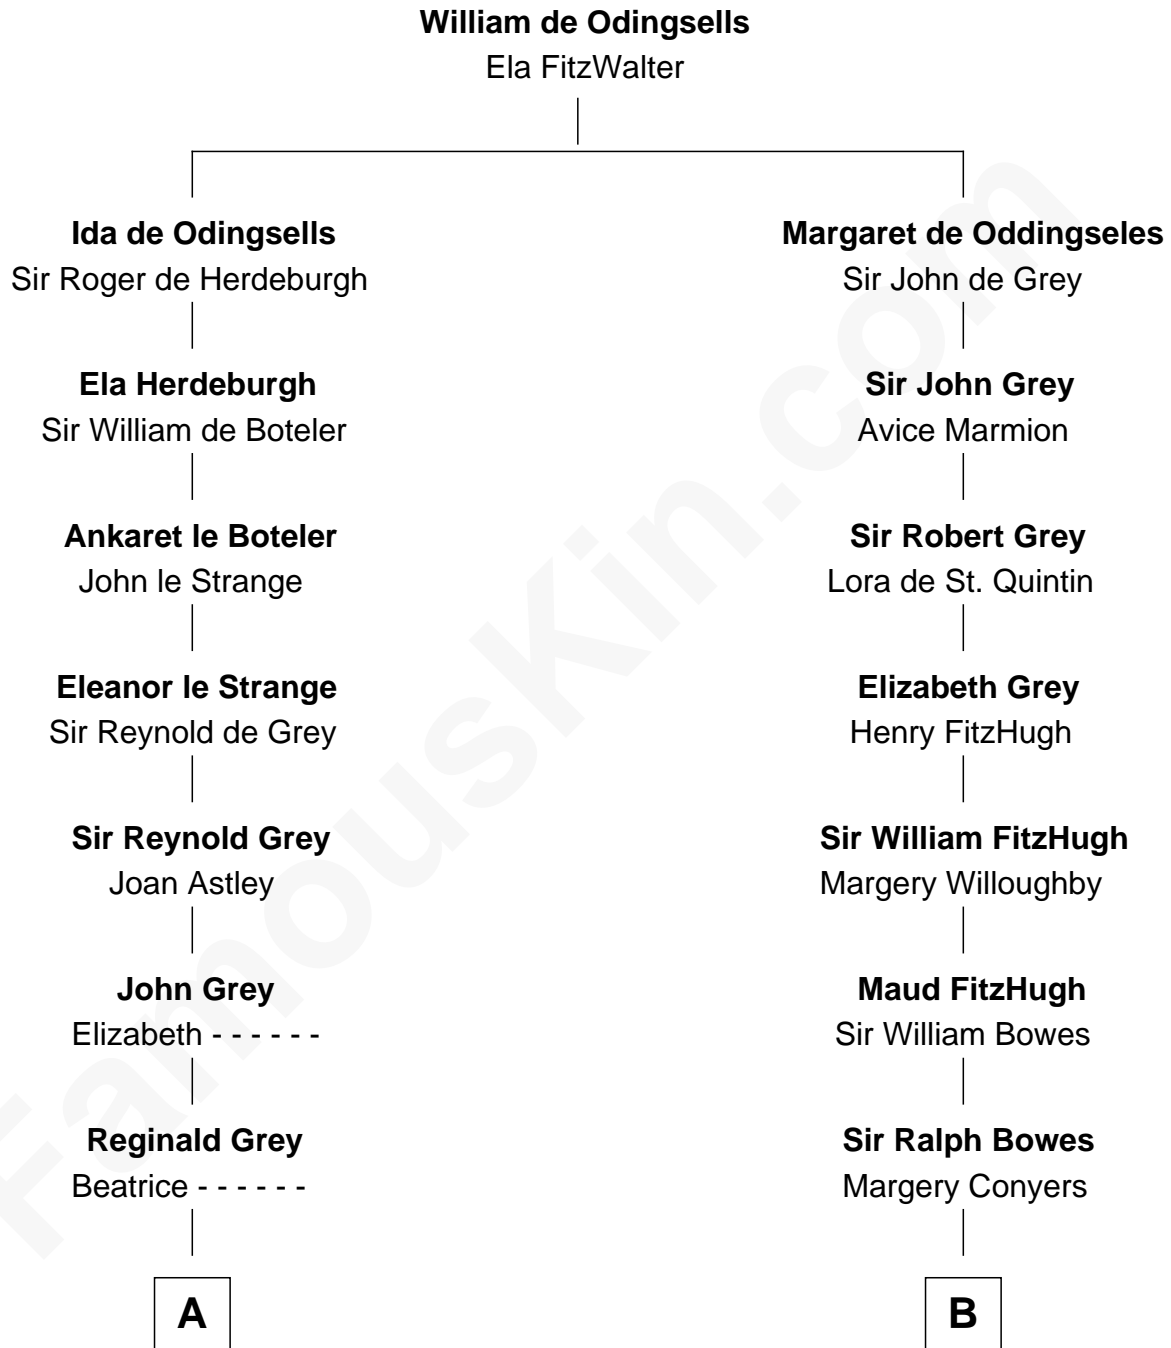

FamousKin.com Relationship Chart of

J.P. Morgan, Jr.

American Banker and Philanthropist

20th cousin 1 time removed of

Sandra Day O'Connor

First Female U.S. Supreme Court Justice

C

Mary Sheldon Lord

John Pierpont

Juliet Pierpont

Junius Spencer Morgan

John Pierpont Morgan

Frances Louisa Tracy

J.P. Morgan, Jr.

American Banker and Philanthropist

D