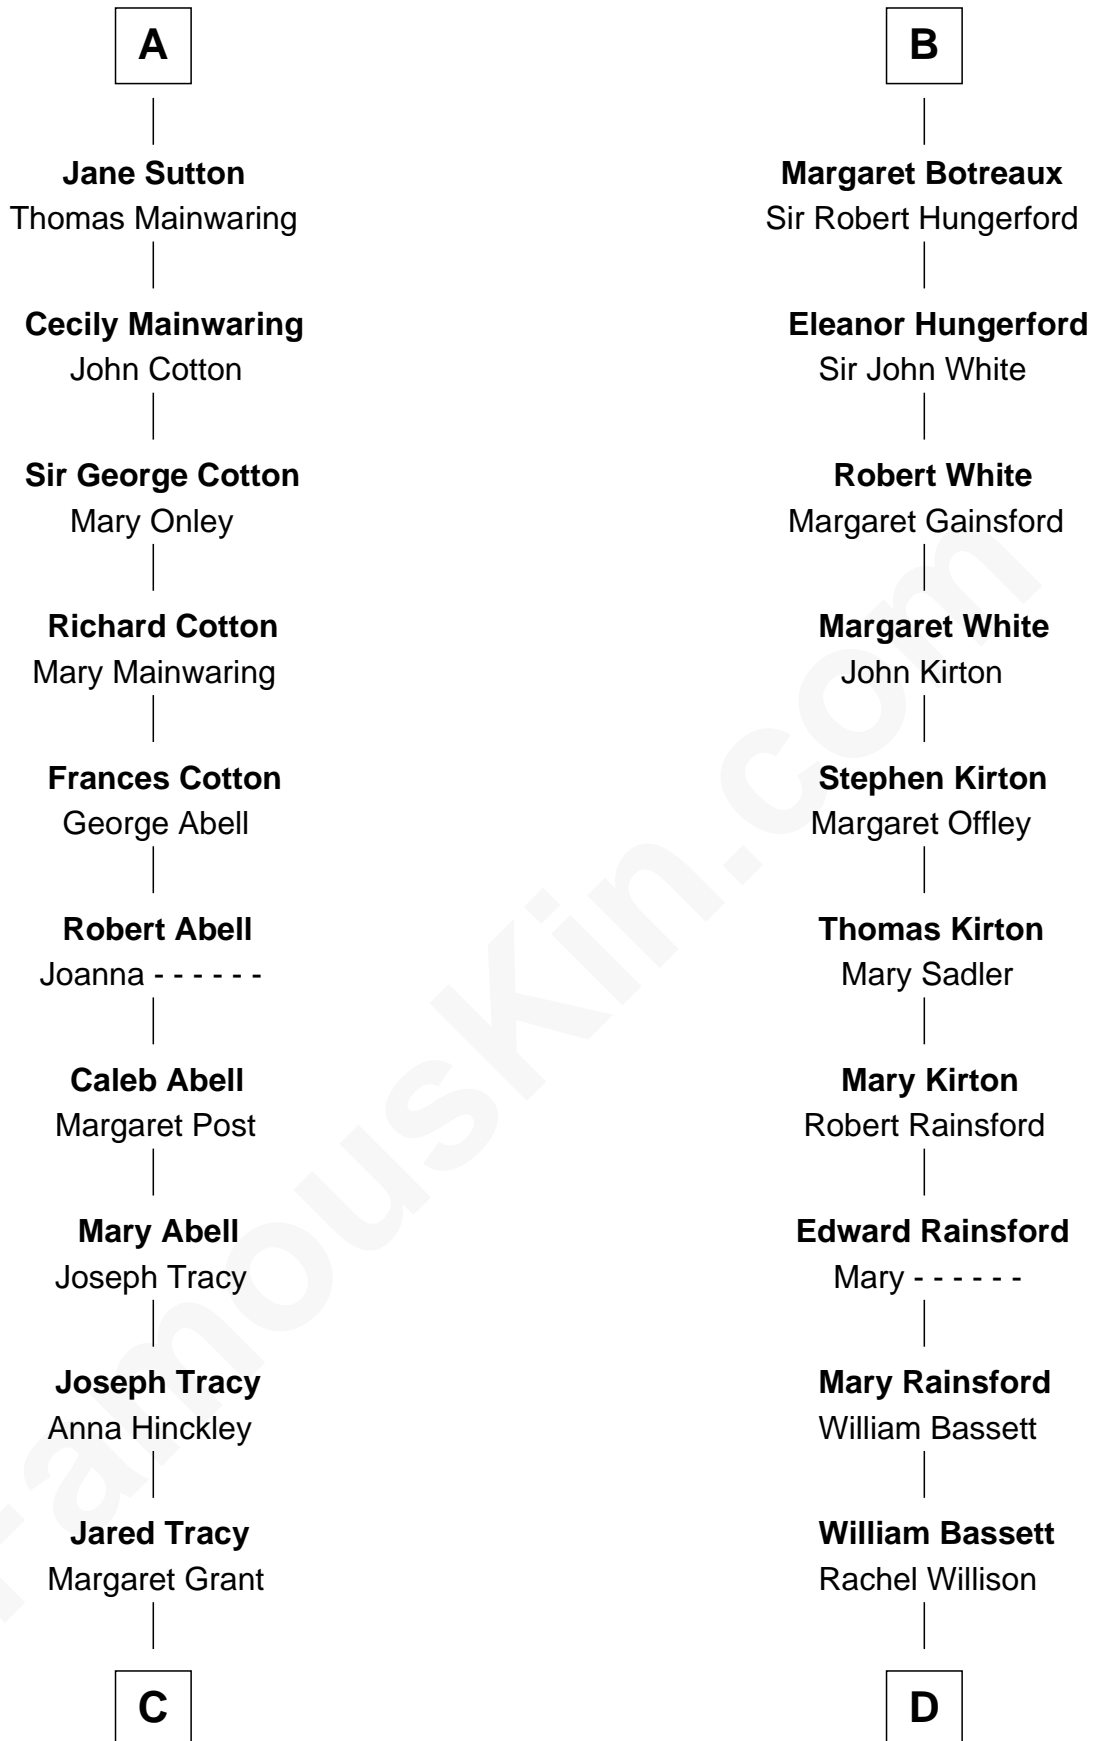

FamousKin.com Relationship Chart of

J.P. Morgan, Jr.

American Banker and Philanthropist

20th cousin 1 time removed of

Sir Charles Tupper

6th Prime Minister of Canada

John, King of England

not married
----- *De Warenne*

Henry III, King of England

Eleanor of Provence

Edmund Plantagenet

Blanche of Artois

Henry Plantagenet

Maud de Chaworth

Eleanor Plantagenet

Sir John de Beaumont

Henry de Beaumont

Margaret de Vere

Sir John de Beaumont

Katherine de Everingham

Elizabeth Beaumont

Sir William Botreaux

B

C