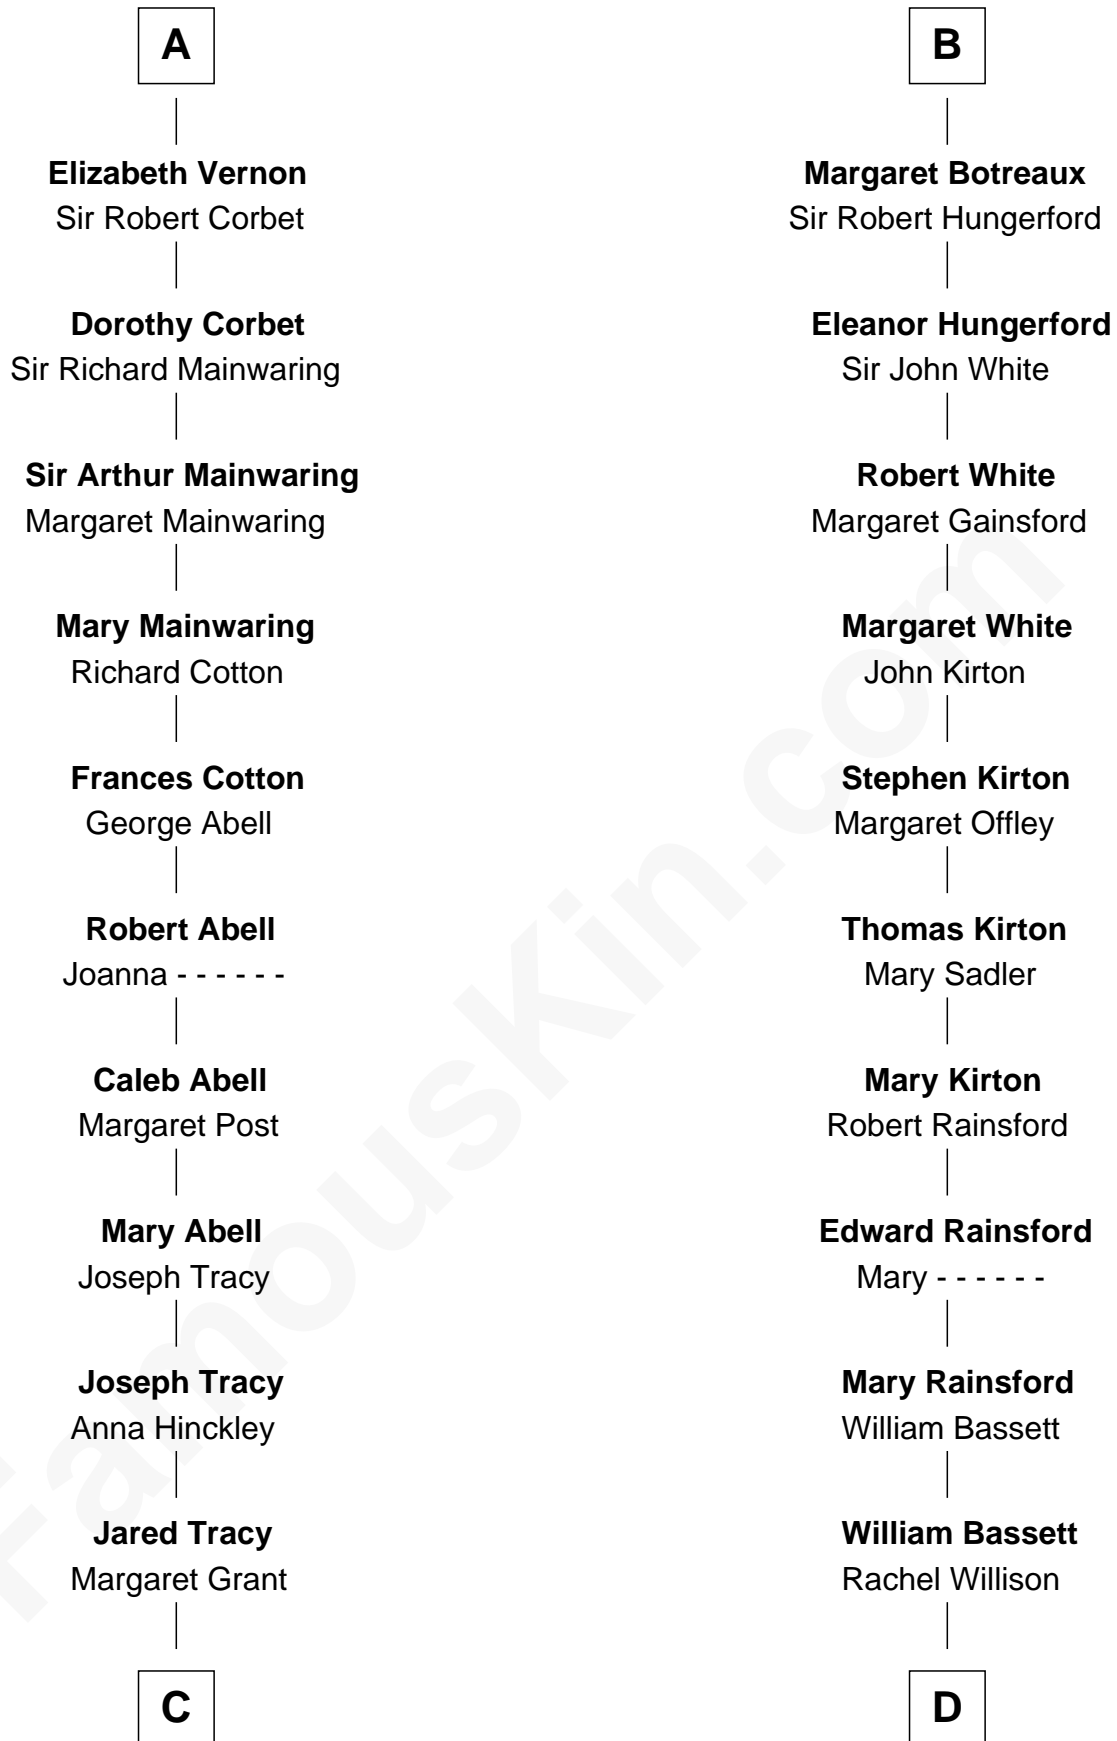

# FamousKin.com Relationship Chart of

**J.P. Morgan, Jr.**

*American Banker and Philanthropist*

20th cousin 1 time removed of

**Sir Charles Tupper**

*6th Prime Minister of Canada*

**Sir John FitzGeoffrey**

Isabel le Bigod

**C**

**William Gedney Tracy**

Rachel Huntington

**Charles F. Tracy**

Louisa Kirkland

**Frances Louisa Tracy**

John Pierpont Morgan

**J.P. Morgan, Jr.**

*American Banker and Philanthropist*

**D**

**William Bassett**

Abigail Bourne

**Mary Bassett**

Eliakim Tupper

**Charles Tupper**

Elizabeth West