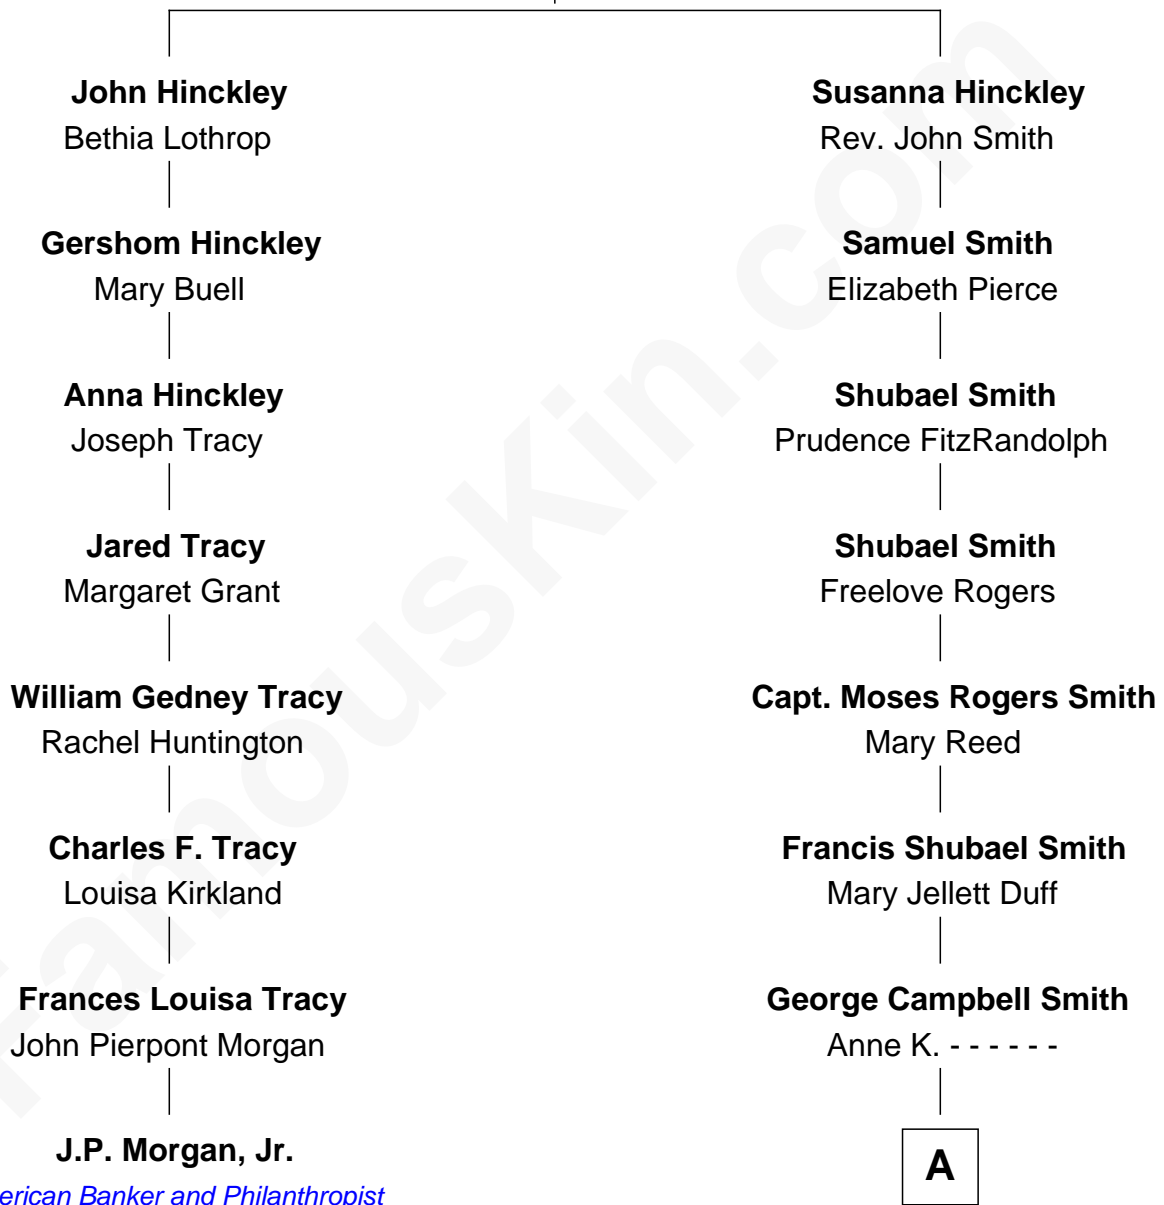

# FamousKin.com Relationship Chart of

**J.P. Morgan, Jr.**

*American Banker and Philanthropist*

7th cousin 2 times removed of

**Kevin Bacon**

*Movie Actor*

**Samuel Hinckley**

Sarah Soole

**A**

**Dorothy F. Smith**  
Artemas H. Holmes

**Ruth Hilda Holmes**  
Edmund Norwood Bacon

**Kevin Bacon**  
*Movie Actor*

FamousKin.com