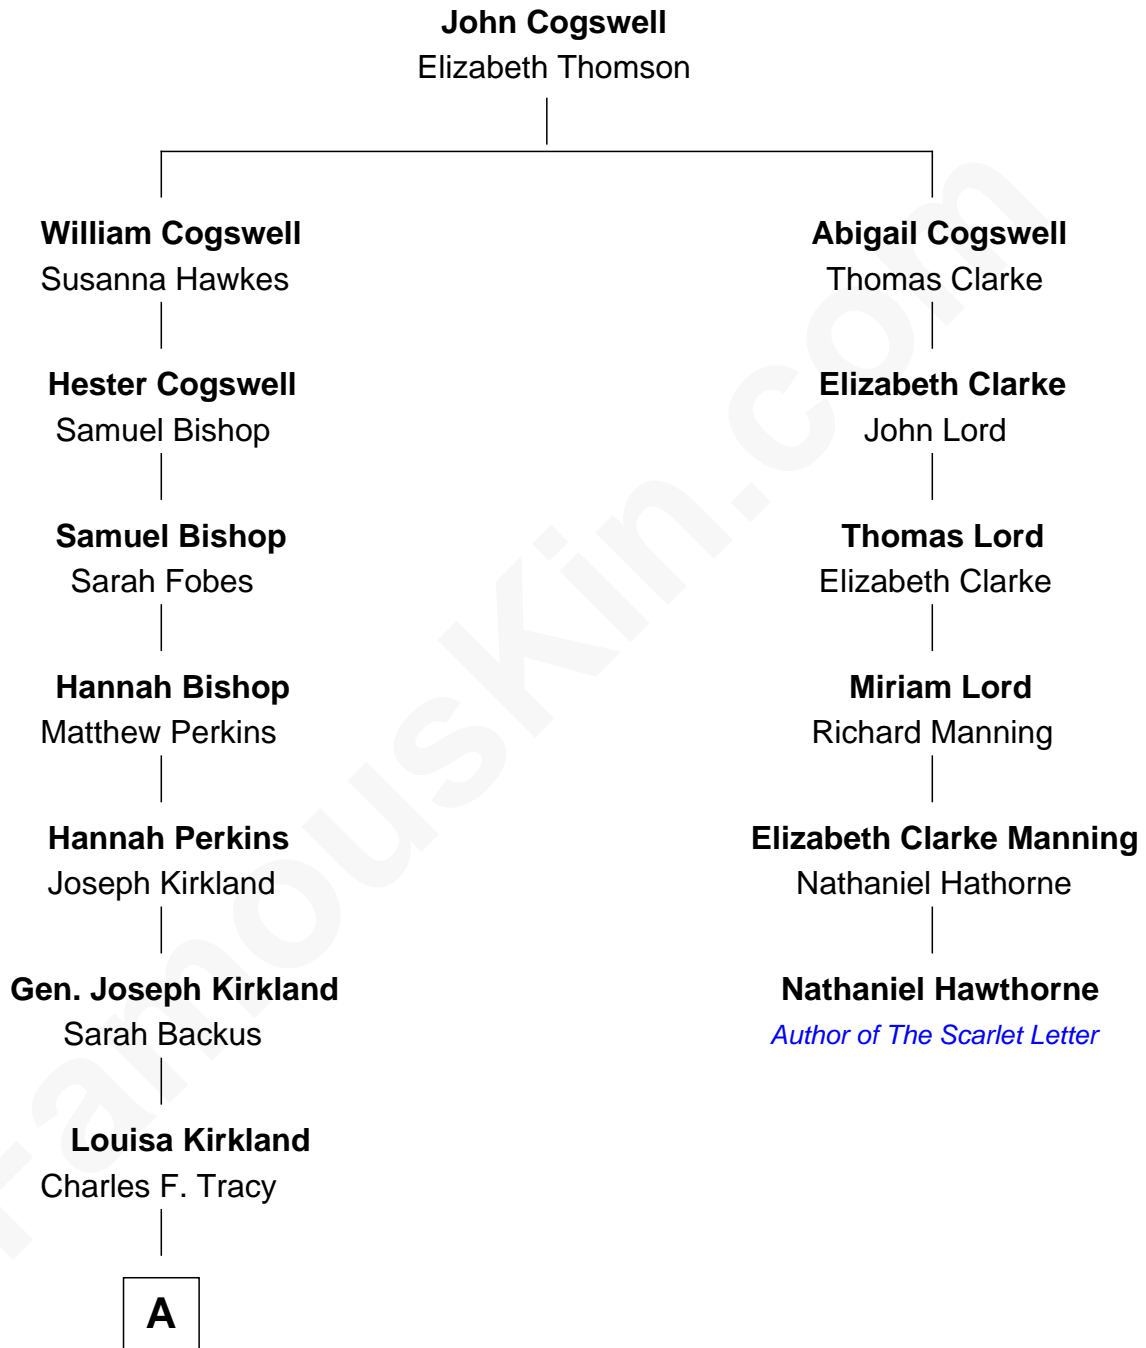

# FamousKin.com Relationship Chart of

**J.P. Morgan, Jr.**

*American Banker and Philanthropist*

5th cousin 3 times removed of

**Nathaniel Hawthorne**

*Author of The Scarlet Letter*

A

Frances Louisa Tracy