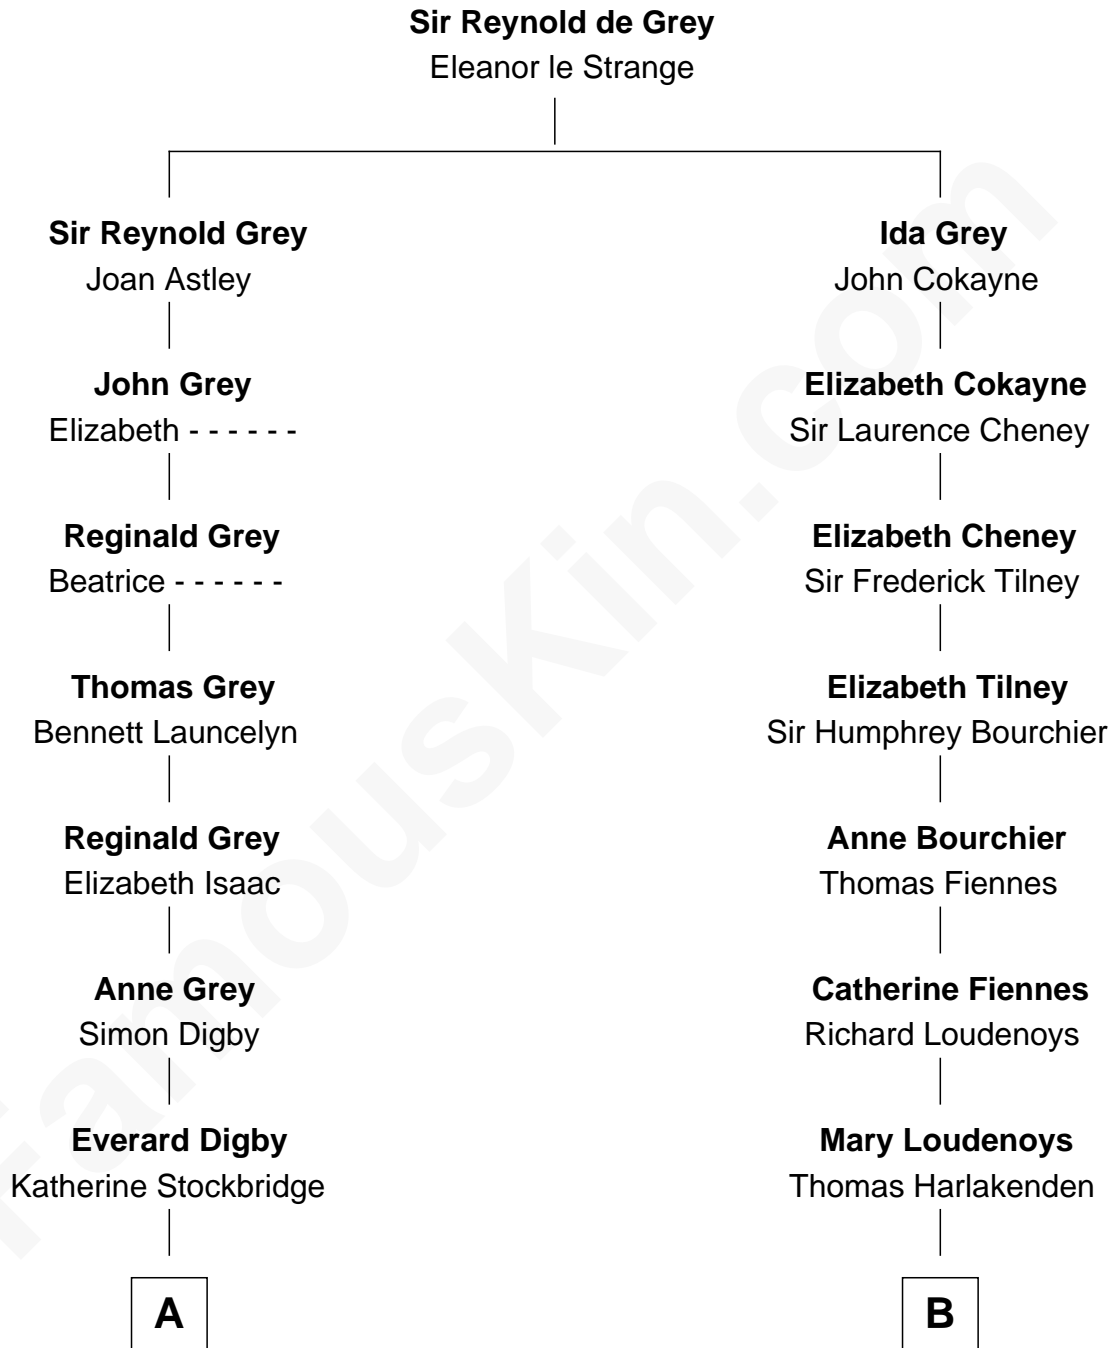

FamousKin.com Relationship Chart of

J.P. Morgan, Jr.

American Banker and Philanthropist

16th cousin 4 times removed of

Anne Baxter

Movie Actress

C

William Carey Wright

Anna Lloyd Jones

Frank Lloyd Wright

Catherine L. Tobin

Catherine Dorothy Wright

Kenneth Stuart Baxter

Anne Baxter

Movie Actress

FamousKin.com