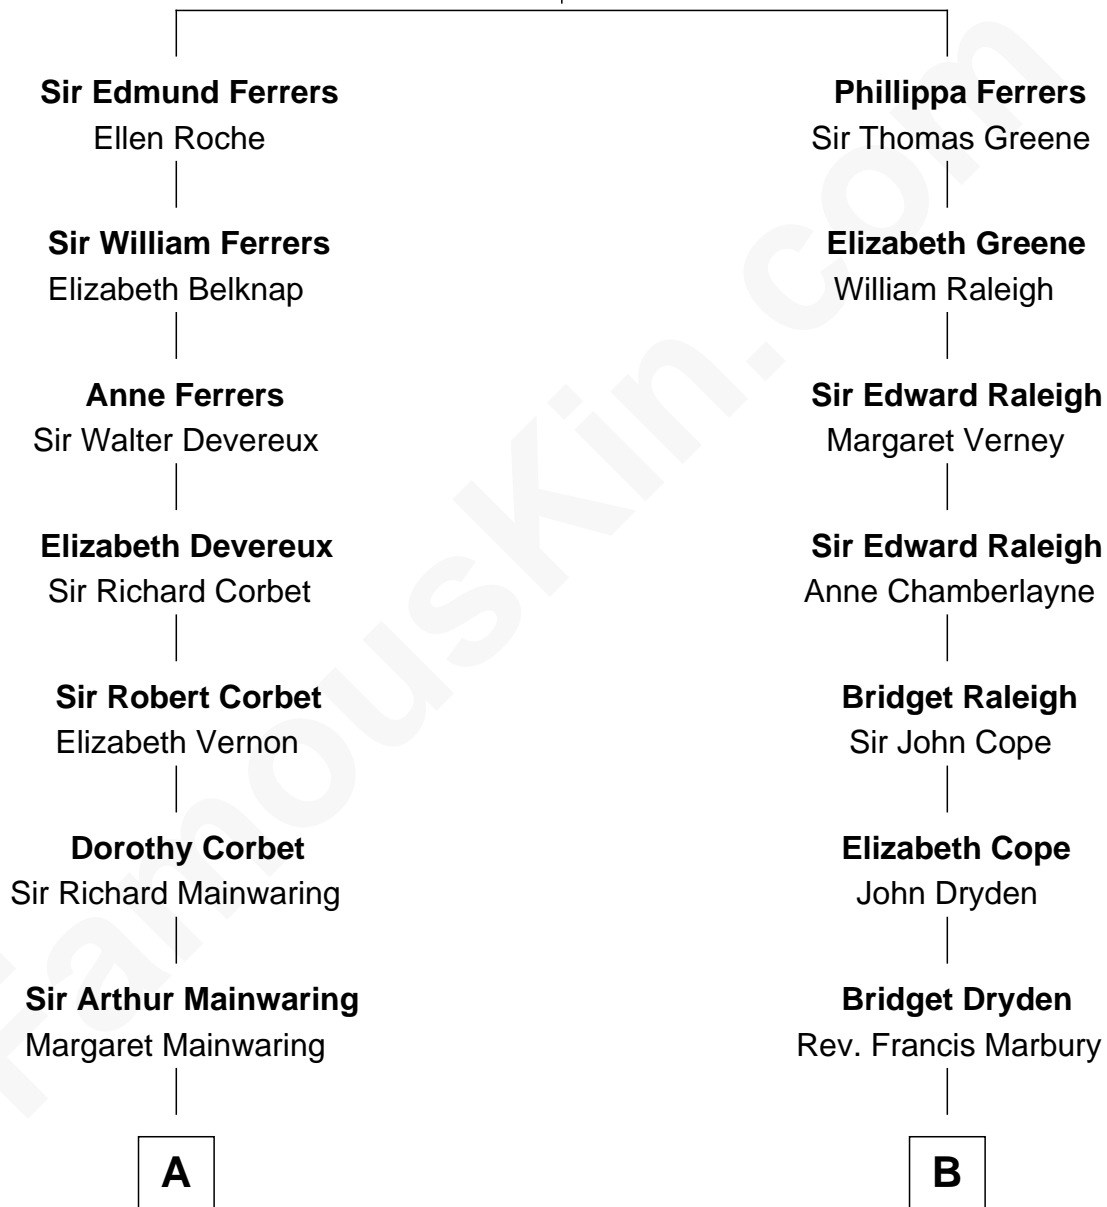

FamousKin.com Relationship Chart of

J.P. Morgan, Jr.

American Banker and Philanthropist

17th cousin 2 times removed of

George H. W. Bush

41st U.S. President

Robert de Ferrers
Margaret Despencer

C

Samuel Prescott Bush

Flora Sheldon

Prescott Sheldon Bush

Dorothy Wear Walker

George H. W. Bush

41st U.S. President

FamousKin.com