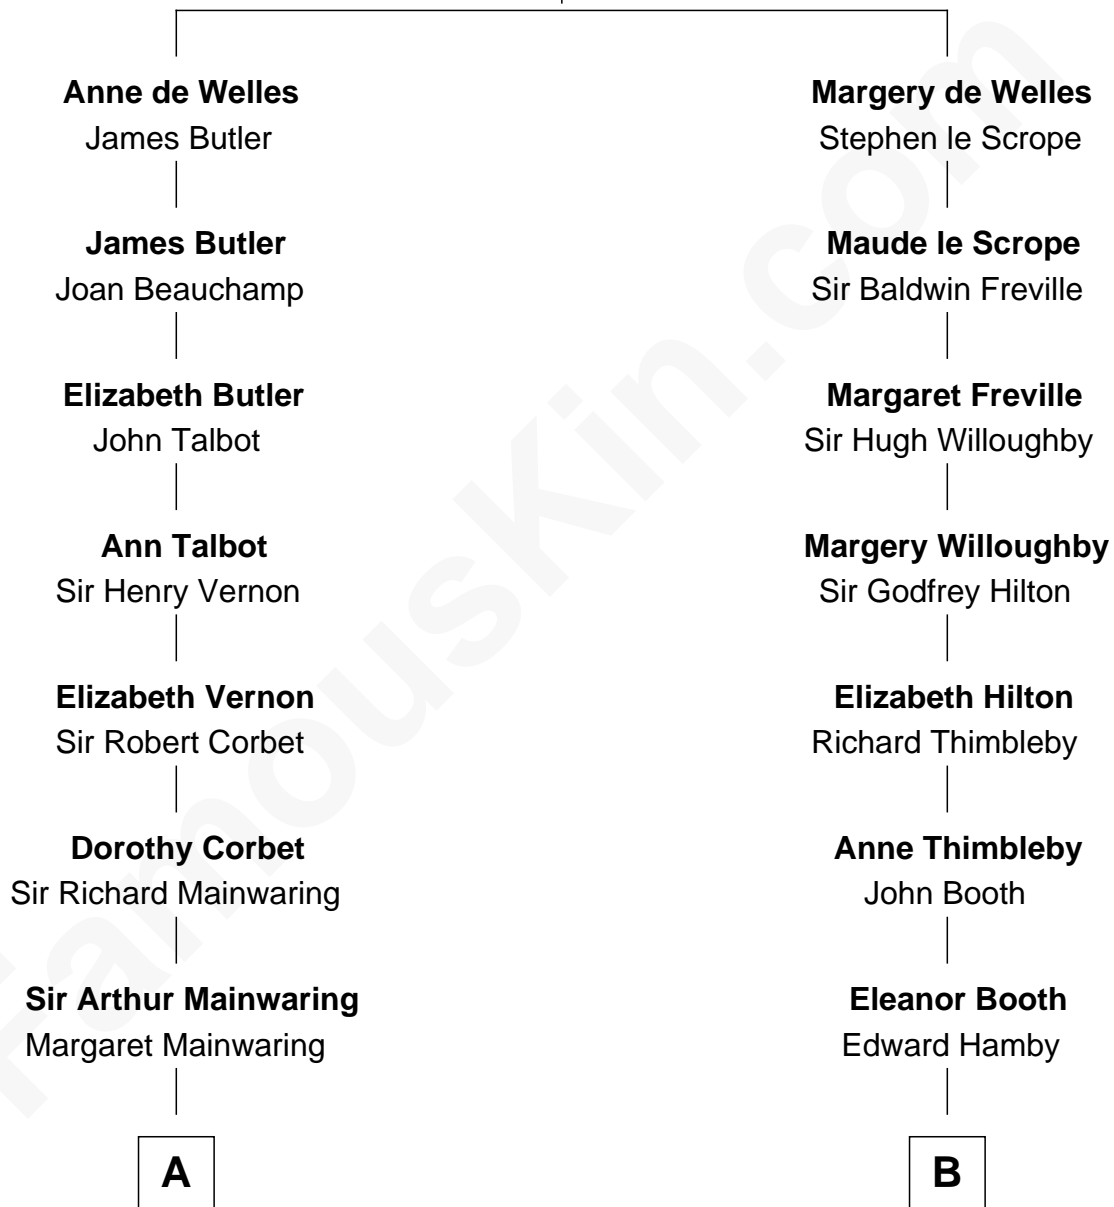

FamousKin.com Relationship Chart of

J.P. Morgan, Jr.

American Banker and Philanthropist

17th cousin 3 times removed of

George H. W. Bush

41st U.S. President

John de Welles

Maud de Roos

C

Harriet Eleanor Fay
Rev. James Smith Bush

Samuel Prescott Bush
Flora Sheldon

Prescott Sheldon Bush
Dorothy Wear Walker

George H. W. Bush
41st U.S. President

FamousKin.com