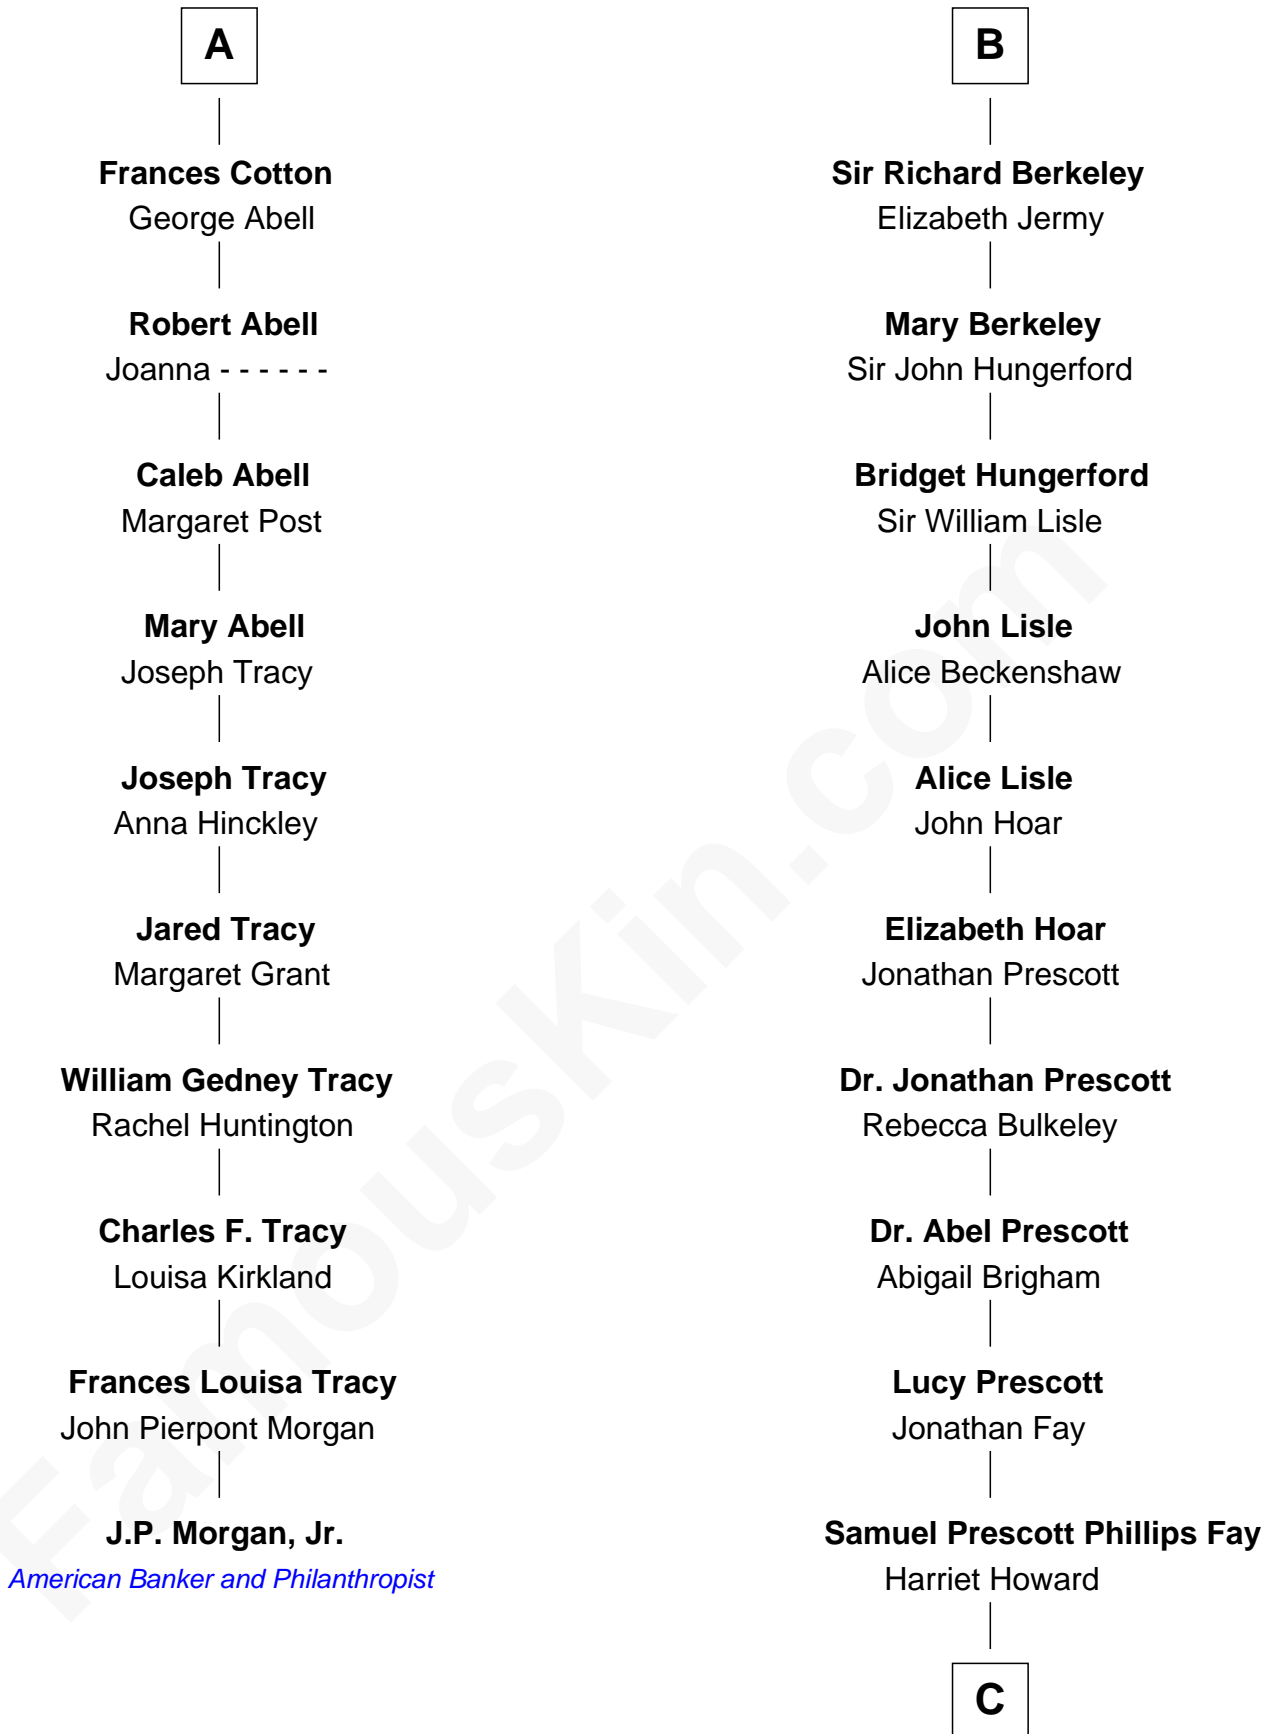

FamousKin.com Relationship Chart of

J.P. Morgan, Jr.

American Banker and Philanthropist

16th cousin 5 times removed of

George H. W. Bush

41st U.S. President

Sir Maurice de Berkeley

Eve la Zouche

Thomas de Berkeley
Katherine de Clyvedon

Sir John Berkeley
Elizabeth Betteshorne

Elizabeth Berkeley
Sir John Sutton

Jane Sutton
Thomas Mainwaring

Cecily Mainwaring
John Cotton

Sir George Cotton
Mary Onley

Richard Cotton
Mary Mainwaring

A

Maurice de Berkeley
Margaret - - - - -

Thomas Berkeley
Catherine Botetourte

Maurice Berkeley
Johanna Denham

Maurice Berkeley
Ellen Montfort

Sir William Berkeley
Anne Stafford

Richard Berkeley
Elizabeth Conningsby

Sir John Berkeley
Isabel Dennis

B

C

—
Samuel Howard Fay
Susan Montfort Shellman

—
Harriet Eleanor Fay
Rev. James Smith Bush

—
Samuel Prescott Bush
Flora Sheldon

—
Prescott Sheldon Bush
Dorothy Wear Walker

—
George H. W. Bush
41st U.S. President