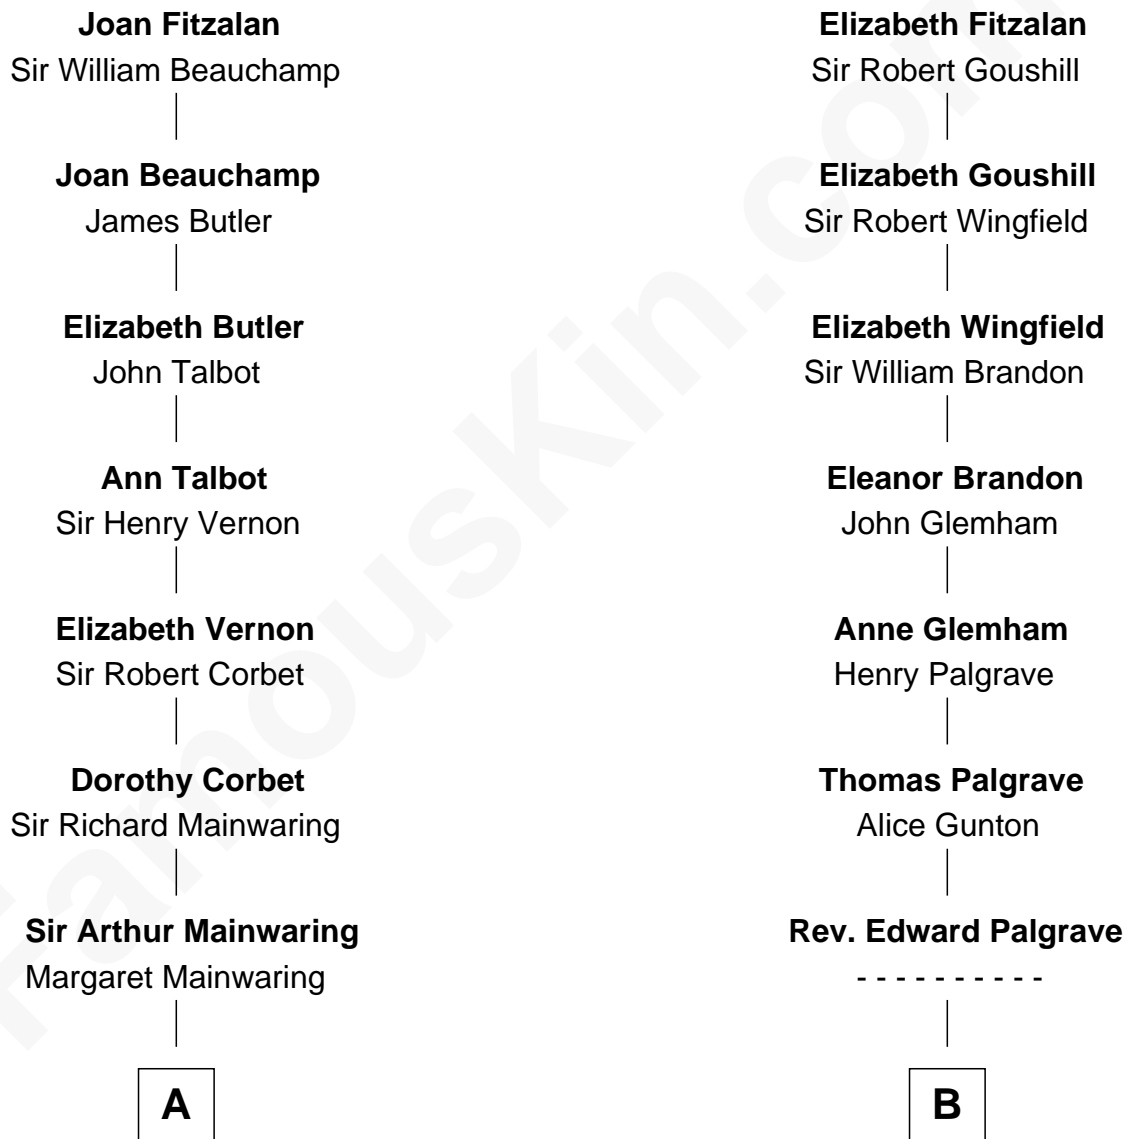

# FamousKin.com Relationship Chart of

**J.P. Morgan, Jr.**

*American Banker and Philanthropist*

17th cousin 2 times removed of

**George H. W. Bush**

*41st U.S. President*

**Sir Richard Fitzalan**

Elizabeth de Bohun

C

Samuel Prescott Bush

Flora Sheldon

Prescott Sheldon Bush

Dorothy Wear Walker

George H. W. Bush

*41st U.S. President*

FamousKin.com