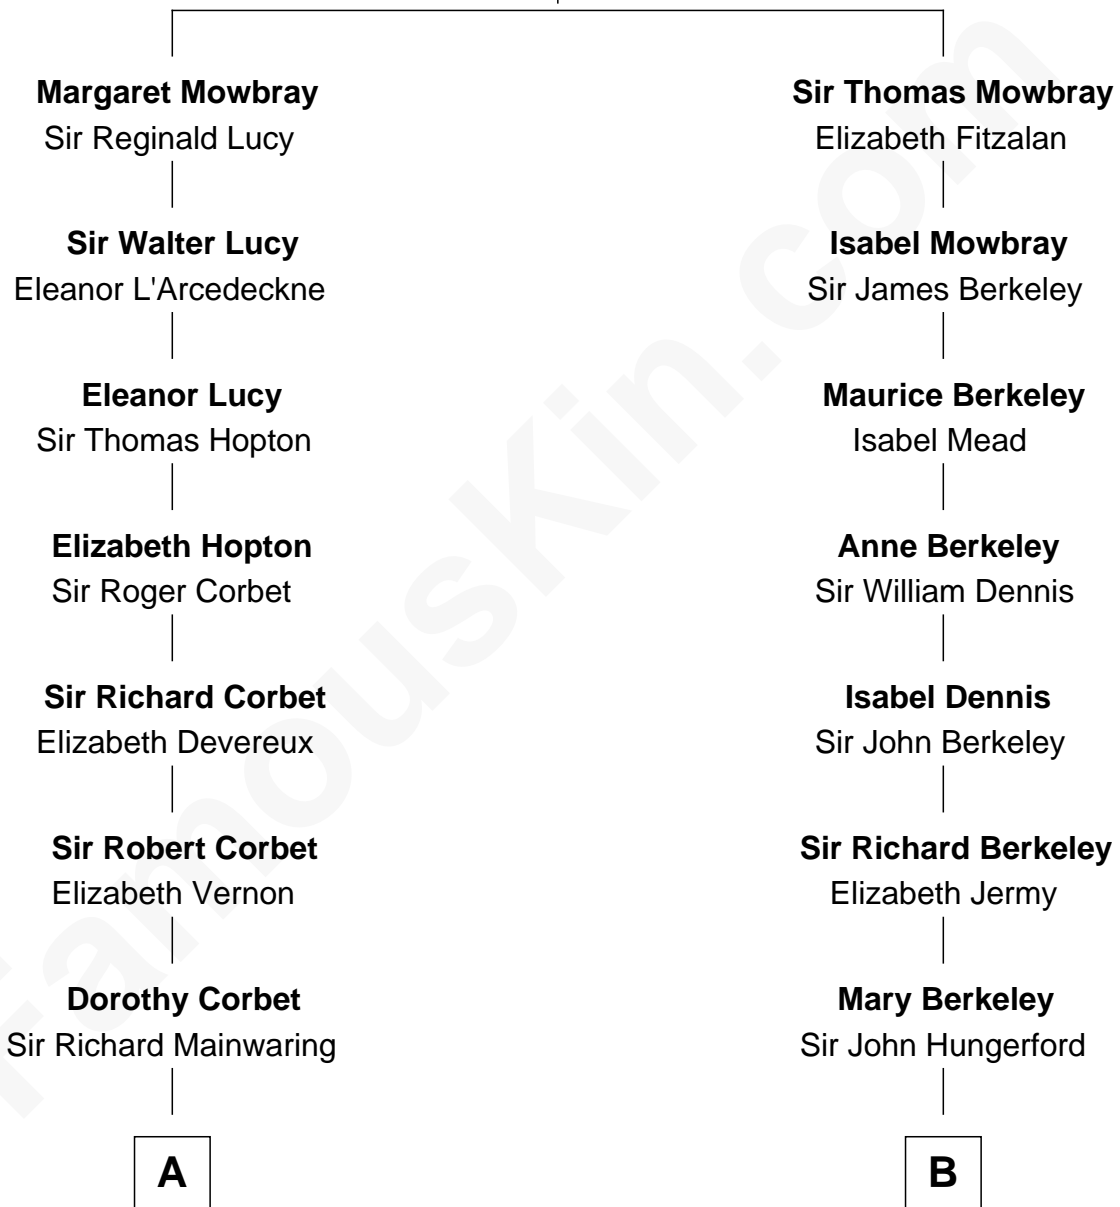

FamousKin.com Relationship Chart of

J.P. Morgan, Jr.

American Banker and Philanthropist

18th cousin 1 time removed of

George H. W. Bush

41st U.S. President

John de Mowbray
Elizabeth de Segrave

C

Frances Louisa Tracy

John Pierpont Morgan

J.P. Morgan, Jr.

American Banker and Philanthropist

D

Samuel Prescott Bush

Flora Sheldon

Prescott Sheldon Bush

Dorothy Wear Walker

George H. W. Bush

41st U.S. President

FamousKin.com