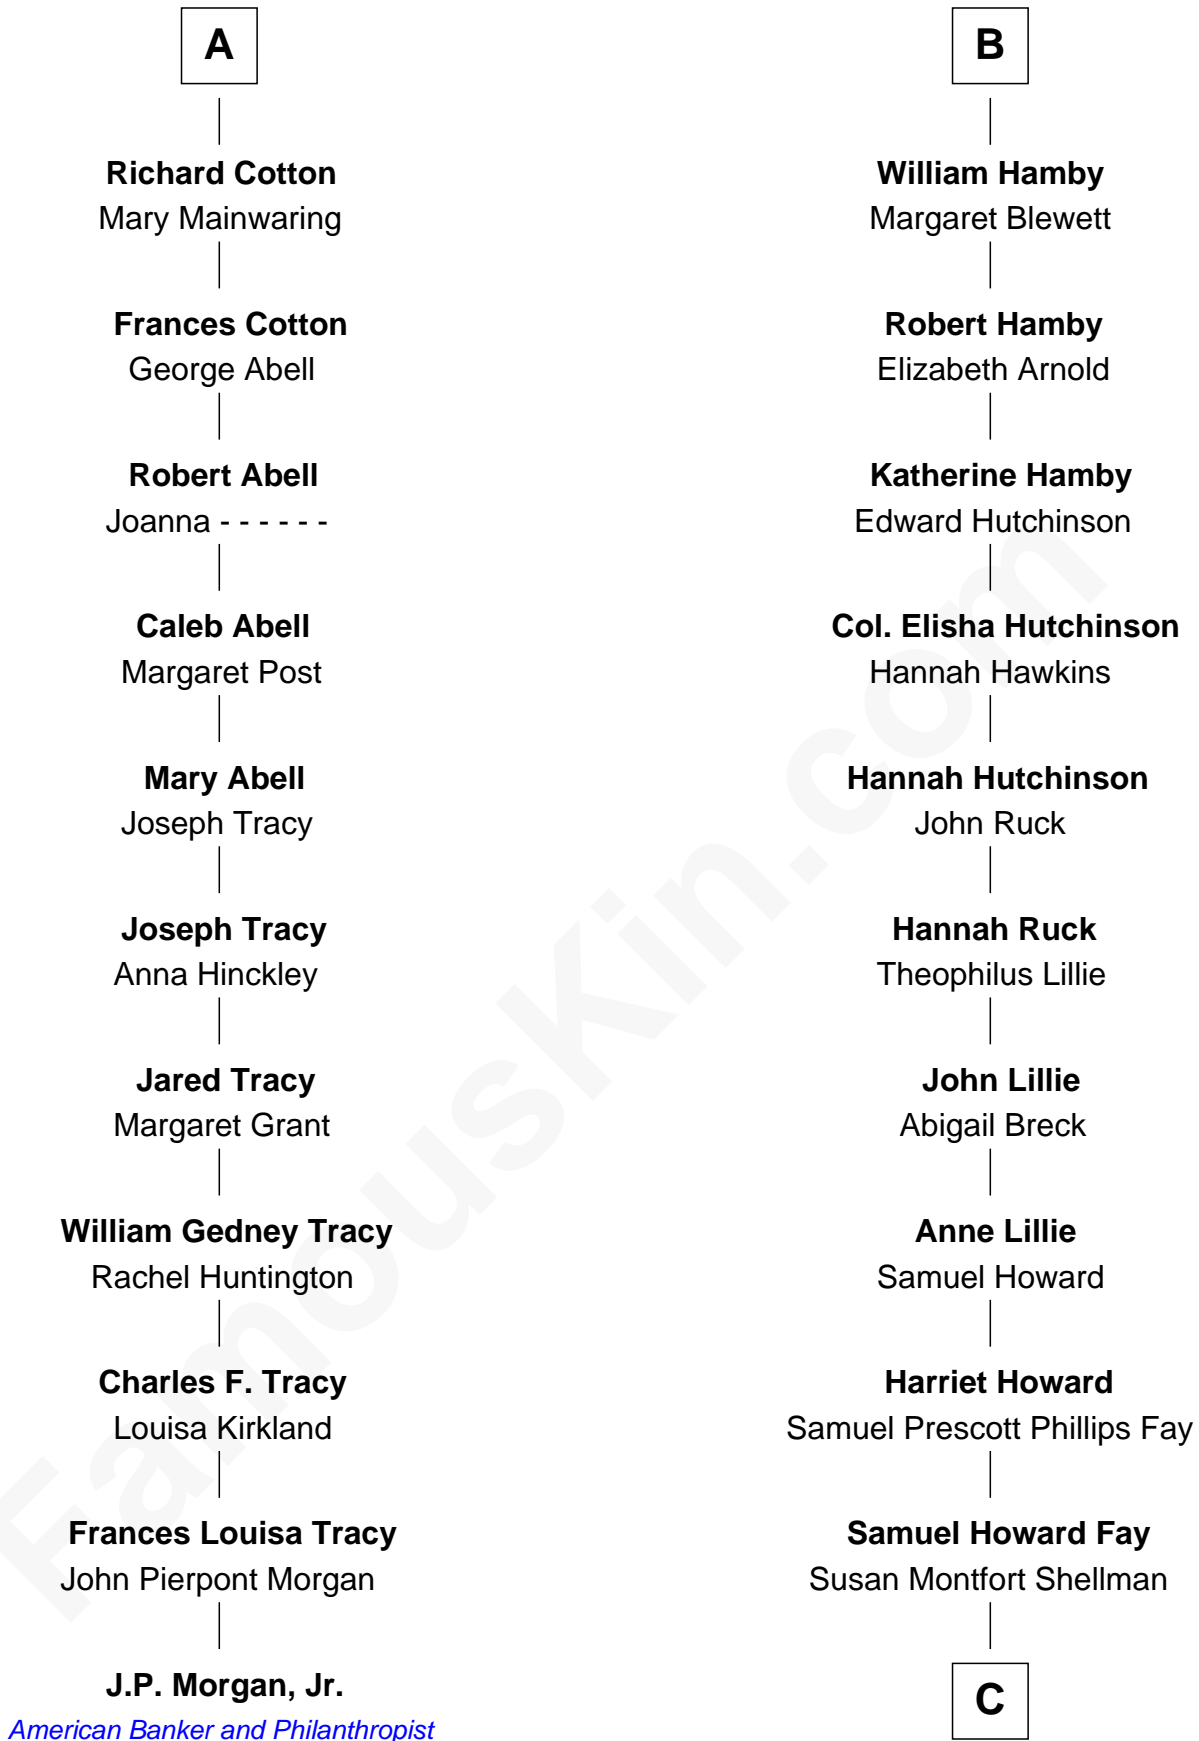

# FamousKin.com Relationship Chart of

**J.P. Morgan, Jr.**

*American Banker and Philanthropist*

17th cousin 4 times removed of

**George W. Bush**

*43rd U.S. President*

**Sir Philip le Despencer**

Joan de Cobham

Sir Andrew Luttrell

**Sir Andrew Luttrell**

Joan Tailboys

**Hawise Luttrell**

Sir Godfrey Hilton

**Sir Godfrey Hilton**

Margery Willoughby

**Elizabeth Hilton**

Richard Thimbleby

**Anne Thimbleby**

John Booth

**Eleanor Booth**

Edward Hamby

**B**

**C**

**Harriet Eleanor Fay**  
Rev. James Smith Bush

**Samuel Prescott Bush**  
Flora Sheldon

**Prescott Sheldon Bush**  
Dorothy Wear Walker

**George Herbert Walker Bush**  
Barbara Pierce

**George W. Bush**  
*43rd U.S. President*

FamousKin.com