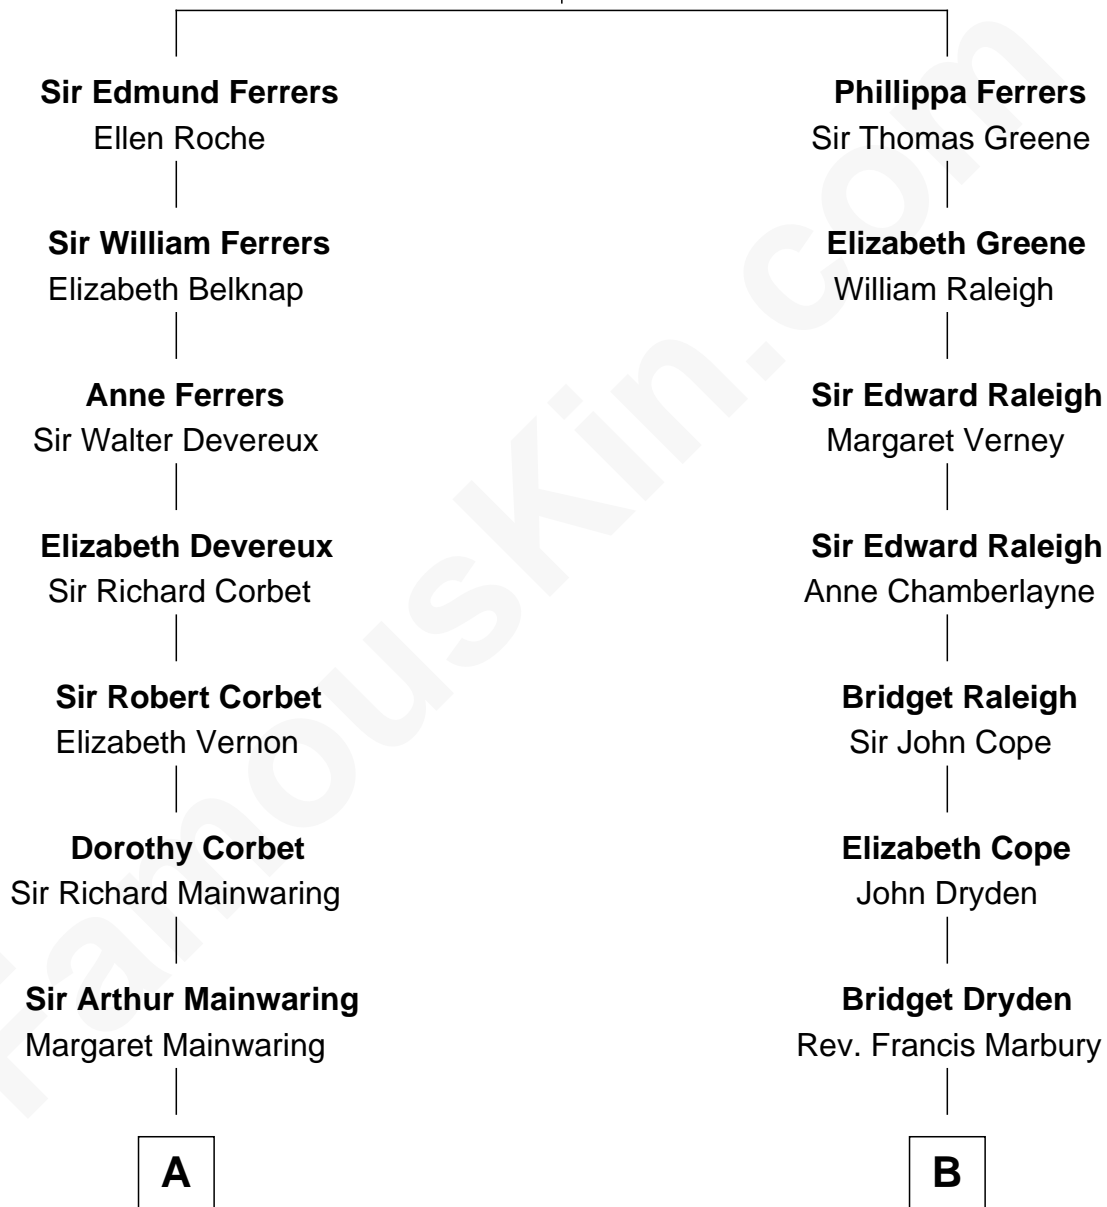

FamousKin.com Relationship Chart of

J.P. Morgan, Jr.

American Banker and Philanthropist

17th cousin 3 times removed of

George W. Bush

43rd U.S. President

Robert de Ferrers
Margaret Despencer

C

Samuel Prescott Bush

Flora Sheldon

Prescott Sheldon Bush

Dorothy Wear Walker

George Herbert Walker Bush

Barbara Pierce

George W. Bush

43rd U.S. President