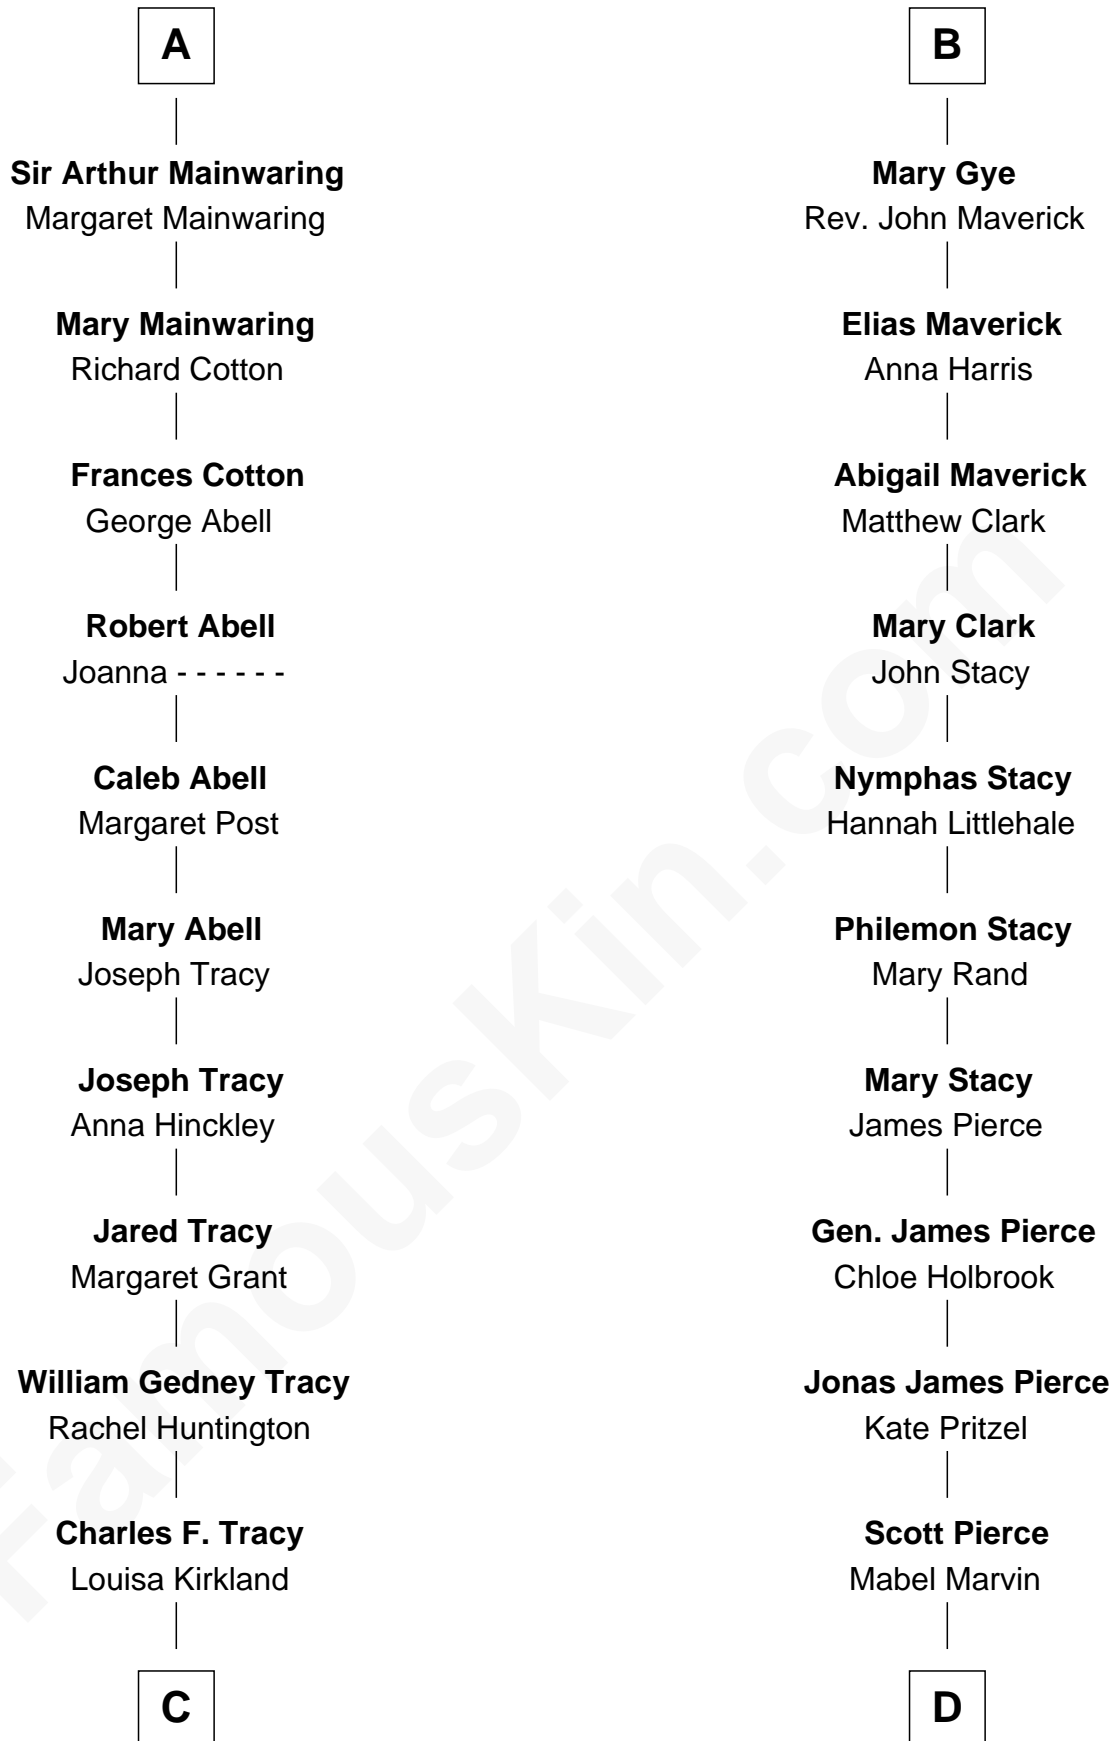

# FamousKin.com Relationship Chart of

**J.P. Morgan, Jr.**

*American Banker and Philanthropist*

18th cousin 1 time removed of

**George W. Bush**

*43rd U.S. President*

**Richard Fitzalan**  
Eleanor Plantagenet

**C**

**Frances Louisa Tracy**

John Pierpont Morgan

**J.P. Morgan, Jr.**

*American Banker and Philanthropist*

**D**

**Marvin Pierce**

Pauline Robinson

**Barbara Pierce**

George Herbert Walker Bush

**George W. Bush**

*43rd U.S. President*

FamousKin.com