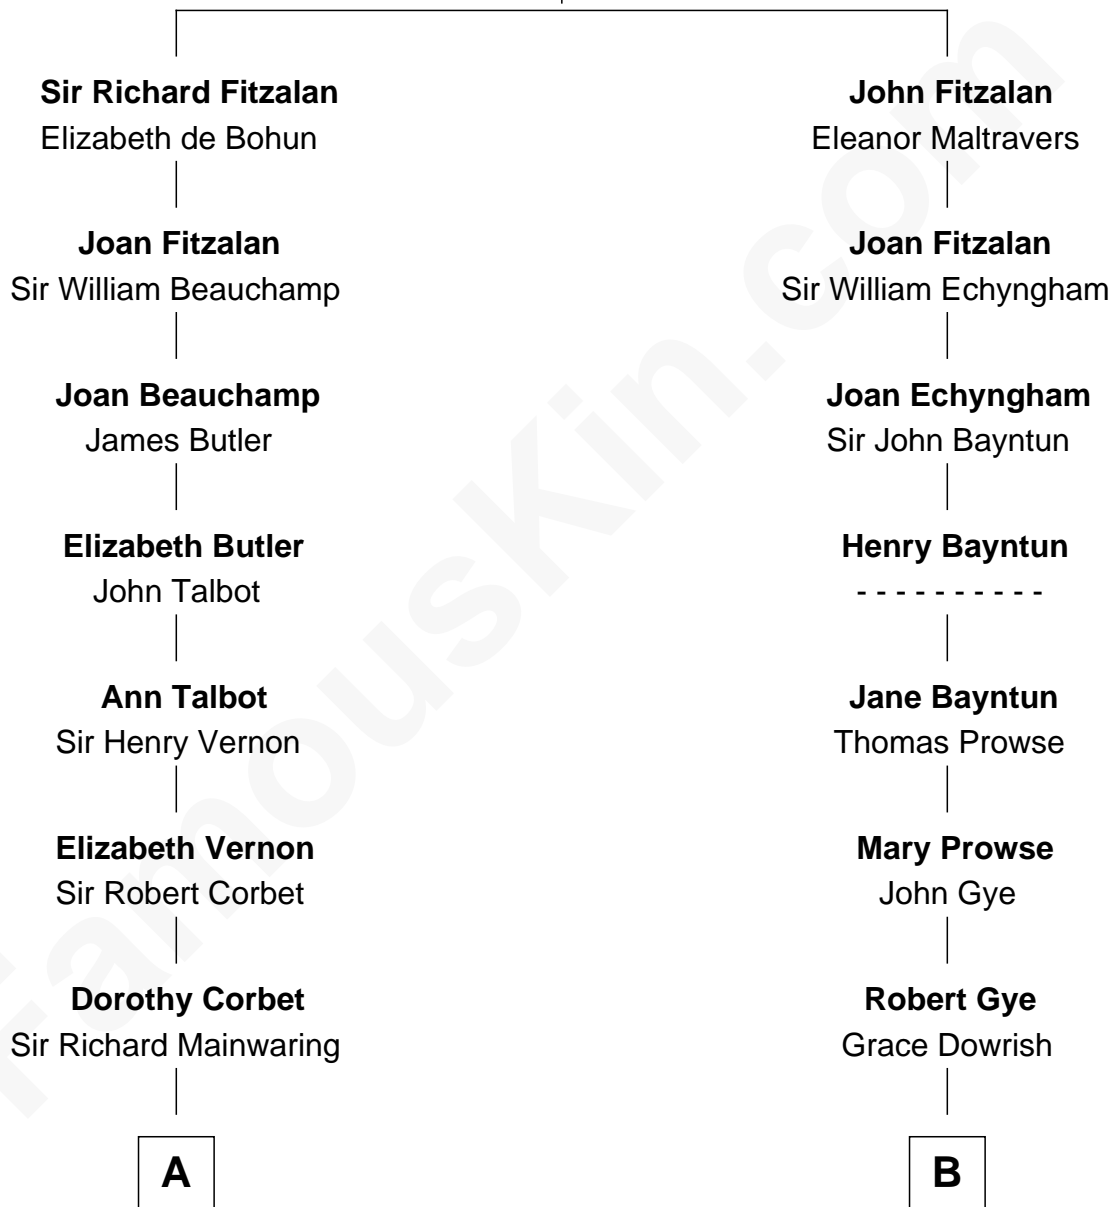

# FamousKin.com Relationship Chart of

**J.P. Morgan, Jr.**

*American Banker and Philanthropist*

18th cousin 1 time removed of

**George W. Bush**

*43rd U.S. President*

**Richard Fitzalan**  
Eleanor Plantagenet

**C**

**Frances Louisa Tracy**

John Pierpont Morgan

**J.P. Morgan, Jr.**

*American Banker and Philanthropist*

**D**

**Marvin Pierce**

Pauline Robinson

**Barbara Pierce**

George Herbert Walker Bush

**George W. Bush**

*43rd U.S. President*

FamousKin.com