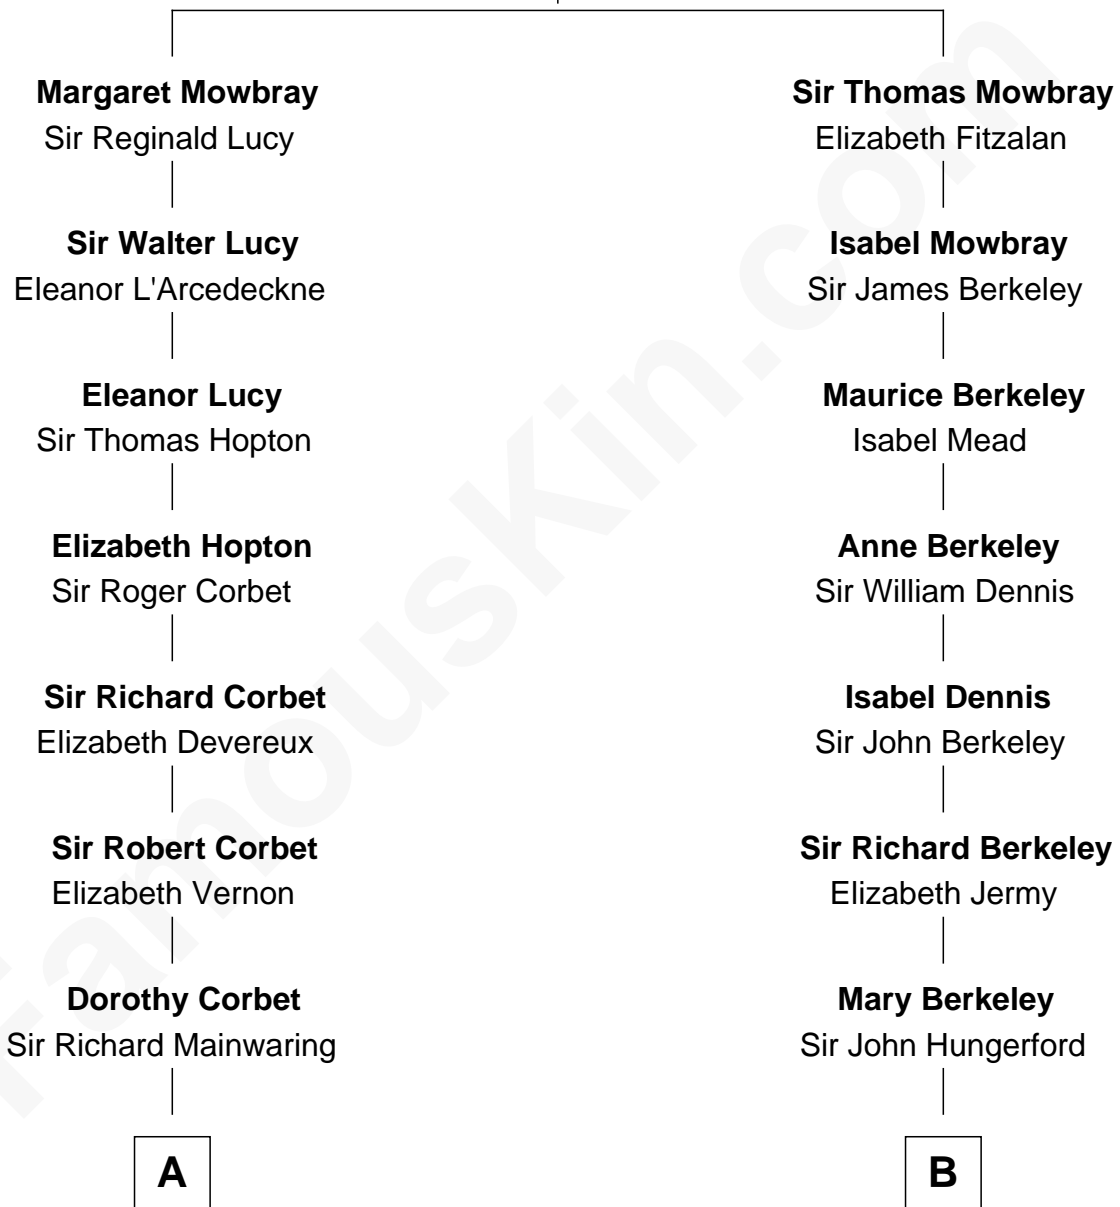

FamousKin.com Relationship Chart of

J.P. Morgan, Jr.

American Banker and Philanthropist

18th cousin 2 times removed of

George W. Bush

43rd U.S. President

John de Mowbray
Elizabeth de Segrave

C

Frances Louisa Tracy

John Pierpont Morgan

J.P. Morgan, Jr.

American Banker and Philanthropist

D

Samuel Prescott Bush

Flora Sheldon

Prescott Sheldon Bush

Dorothy Wear Walker

George Herbert Walker Bush

Barbara Pierce

George W. Bush

43rd U.S. President

FamousKin.com