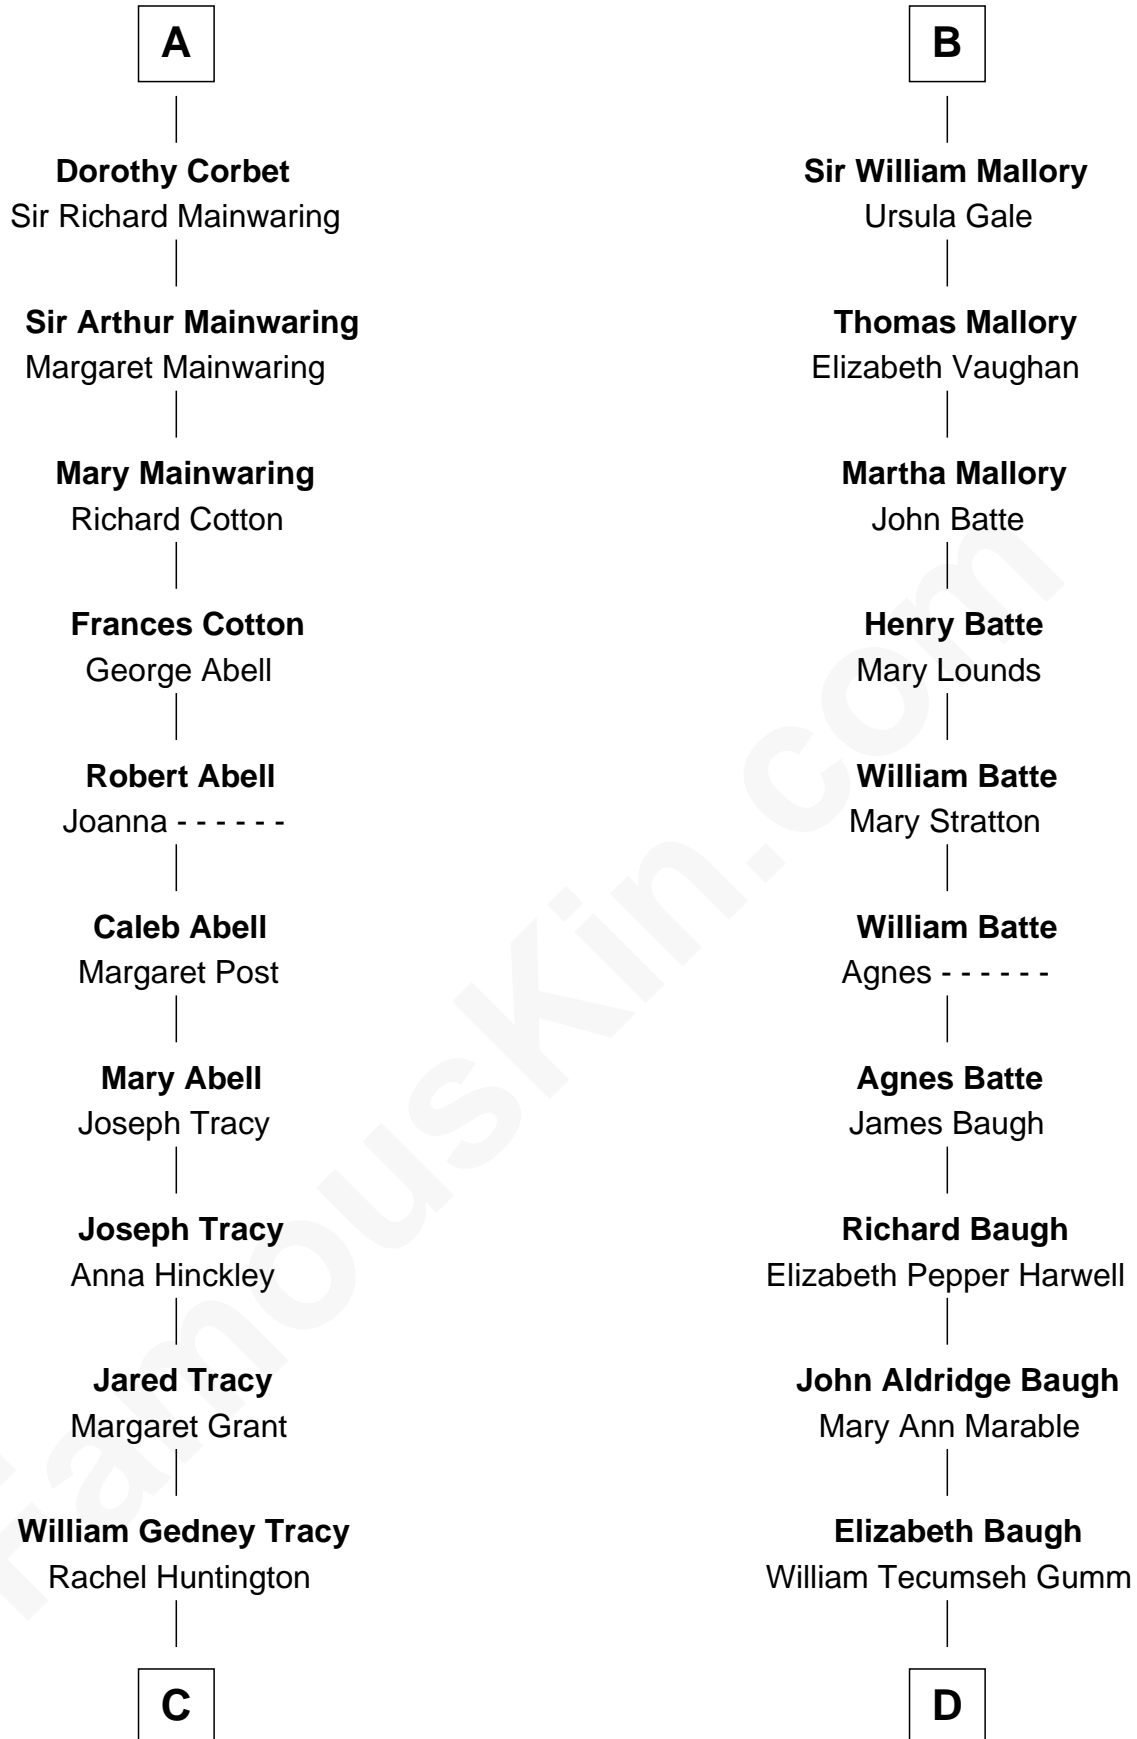

# FamousKin.com Relationship Chart of

**J.P. Morgan, Jr.**

*American Banker and Philanthropist*

19th cousin of

**Liza Minnelli**

*Singer and Actress*

**Edmund Fitzalan**

Alice de Warenne

**C**

**Charles F. Tracy**  
Louisa Kirkland

**Frances Louisa Tracy**  
John Pierpont Morgan

**J.P. Morgan, Jr.**  
*American Banker and Philanthropist*

**D**

**Francis Avent Gumm**  
Ethel Marian Milne

**Frances Ethel Gumm**  
Vincent Minnelli

**Liza Minnelli**  
*Singer and Actress*