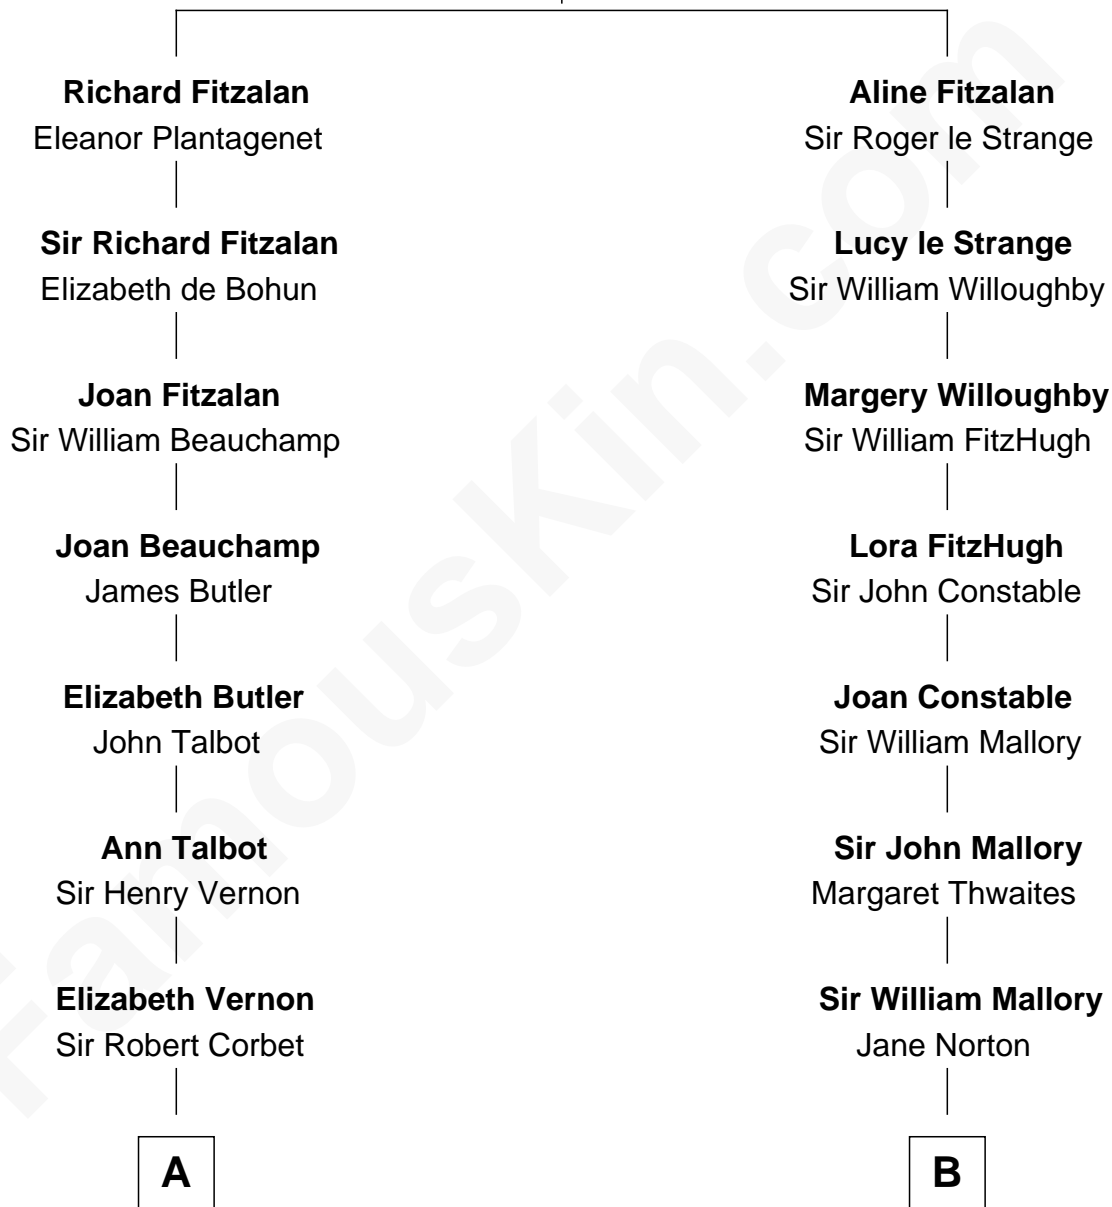

# FamousKin.com Relationship Chart of

**J.P. Morgan, Jr.**

*American Banker and Philanthropist*

19th cousin of

**Liza Minnelli**

*Singer and Actress*

**Edmund Fitzalan**

Alice de Warenne

**C**

**Charles F. Tracy**  
Louisa Kirkland

**Frances Louisa Tracy**  
John Pierpont Morgan

**J.P. Morgan, Jr.**  
*American Banker and Philanthropist*

**D**

**Francis Avent Gumm**  
Ethel Marian Milne

**Frances Ethel Gumm**  
Vincent Minnelli

**Liza Minnelli**  
*Singer and Actress*