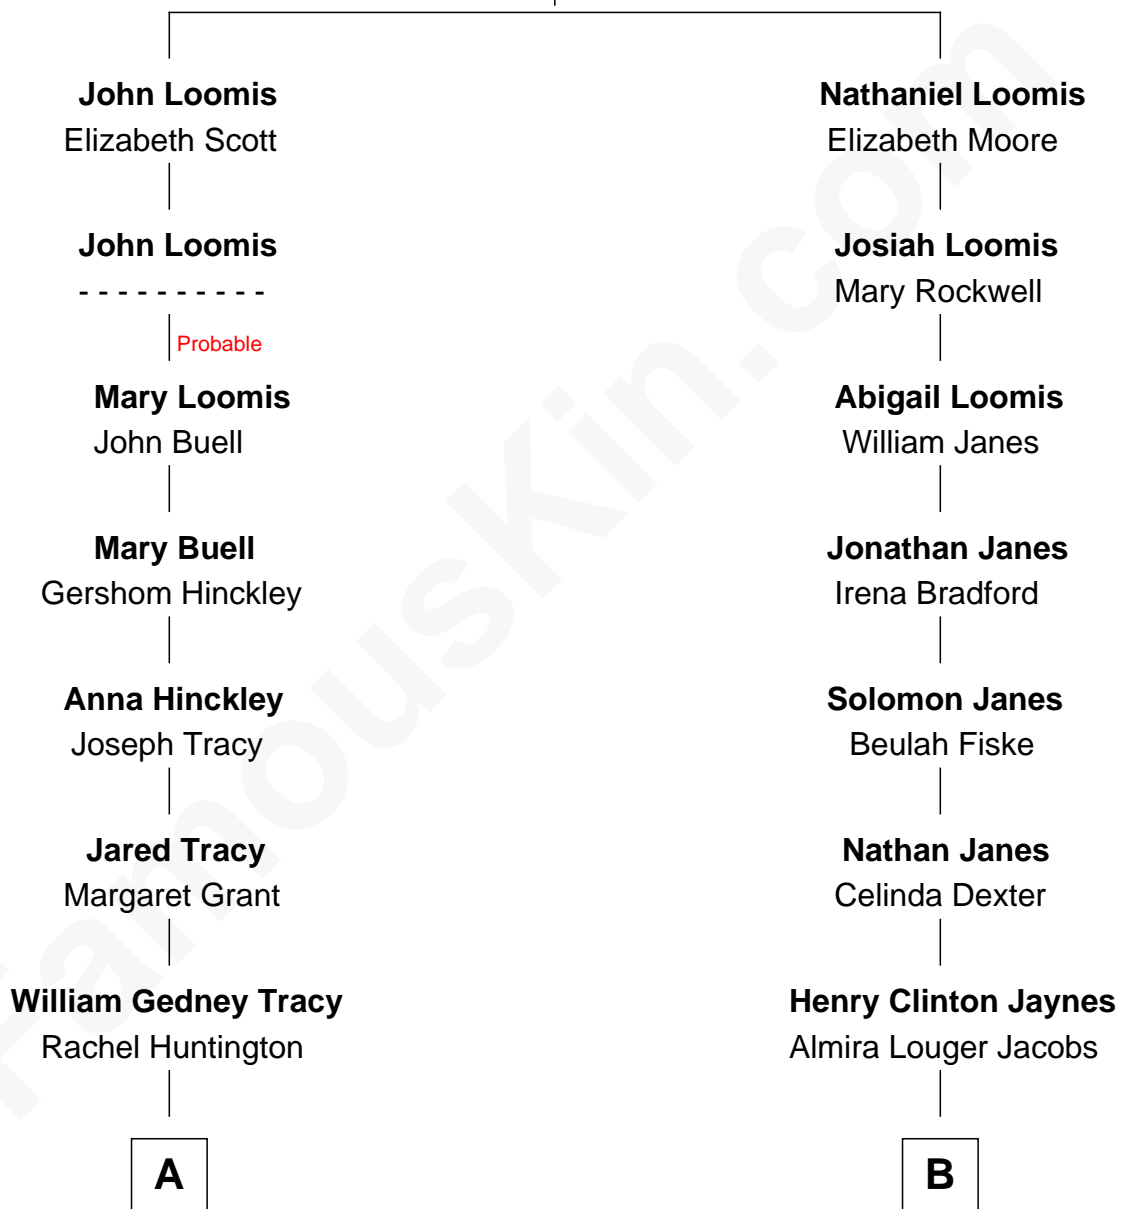

FamousKin.com Relationship Chart of

J.P. Morgan, Jr.

American Banker and Philanthropist

9th cousin of

Henry Fonda

Movie Actor

Joseph Loomis

Mary White

A

Charles F. Tracy
Louisa Kirkland

Frances Louisa Tracy
John Pierpont Morgan

J.P. Morgan, Jr.
American Banker and Philanthropist

B

Henry Silas Jaynes
Elma L. Lanphear

Herberta Elma Jaynes
William Brace Fonda