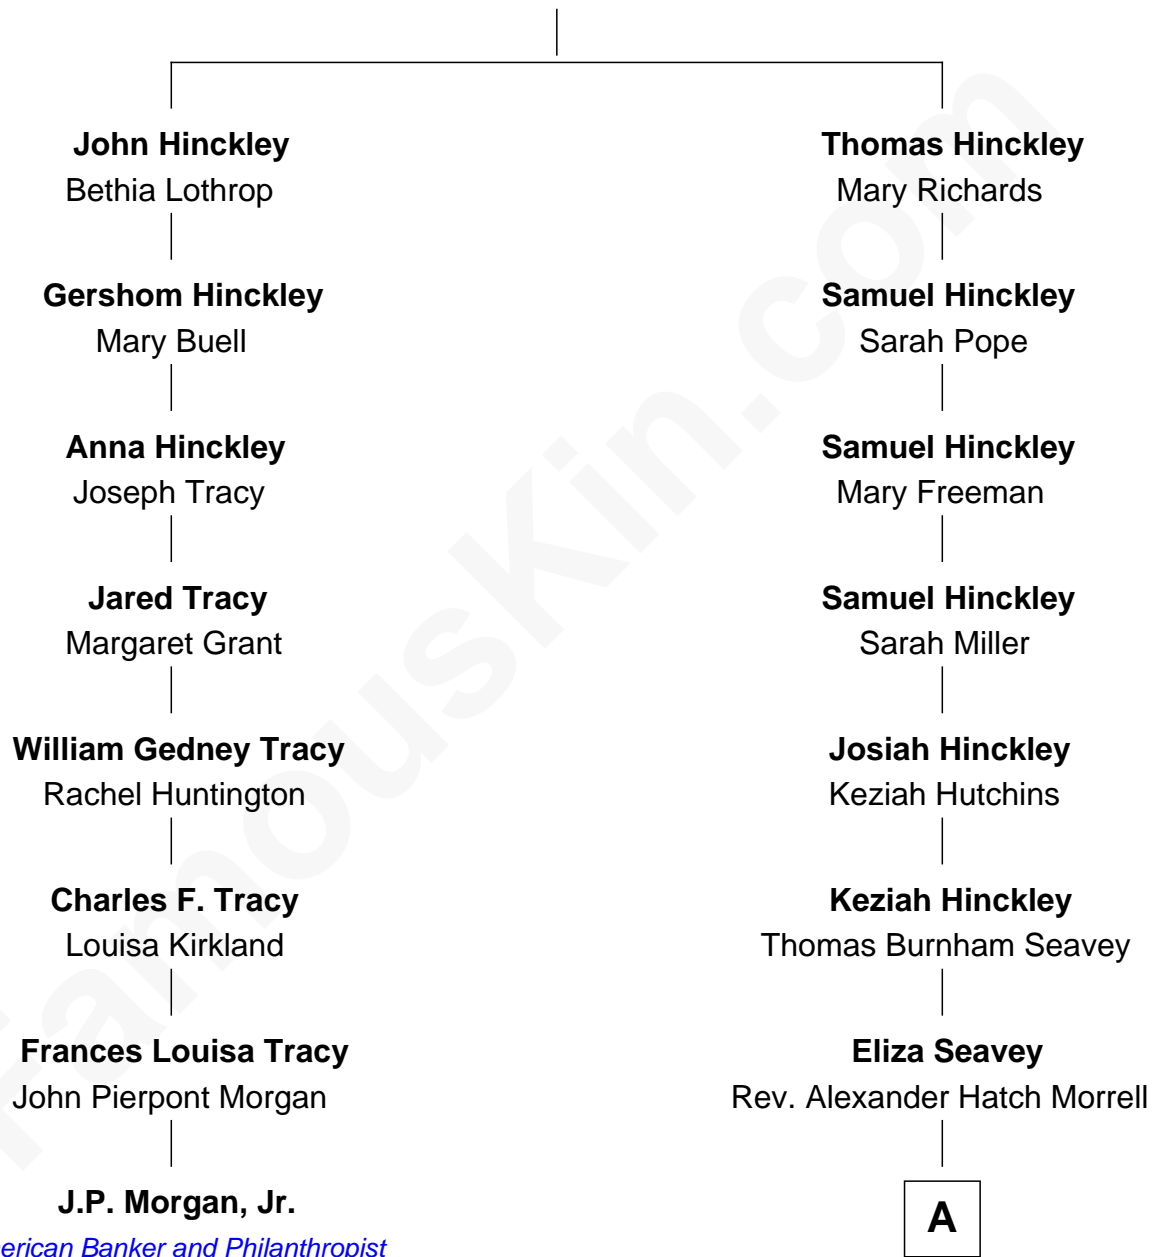

FamousKin.com Relationship Chart of

J.P. Morgan, Jr.

American Banker and Philanthropist

7th cousin 2 times removed of

Bette Davis

Movie Actress

Samuel Hinckley

Sarah Soole

A

Eliza Jane Morrell
Edward Elwell Davis

Harlow Morrell Davis
Ruth Augusta Favor

Bette Davis
Movie Actress

FamousKin.com