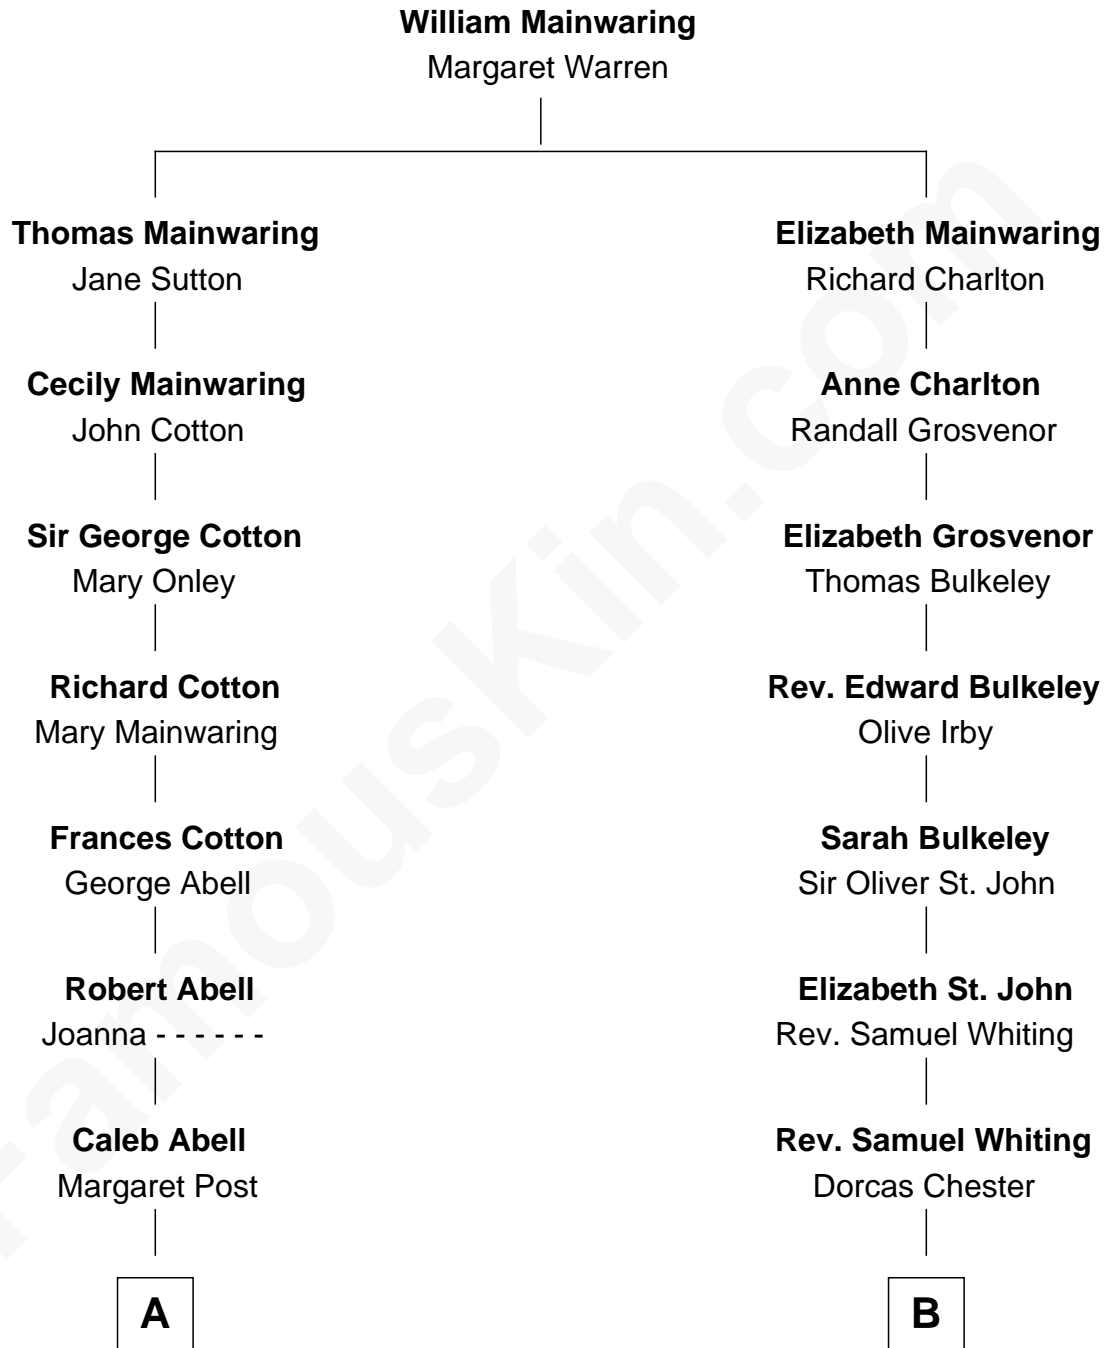

FamousKin.com Relationship Chart of

J.P. Morgan, Jr.

American Banker and Philanthropist

13th cousin 2 times removed of

Bette Davis

Movie Actress

A

Mary Abell
Joseph Tracy

Joseph Tracy
Anna Hinckley

Jared Tracy
Margaret Grant

William Gedney Tracy
Rachel Huntington

Charles F. Tracy
Louisa Kirkland

Frances Louisa Tracy
John Pierpont Morgan

J.P. Morgan, Jr.
American Banker and Philanthropist

B

Oliver Whiting
Anna Danforth

John Whiting
Dorcas Hunt

Dorcas Whiting
Dr. William Worcester

Dorothy Worcester
James Bailey

Benjamin W. Bailey
Latta Hopkins

Harriet Jane Bailey
Charles Otis Thompson

Harriet Eugenia Thompson
William Aaron Favor