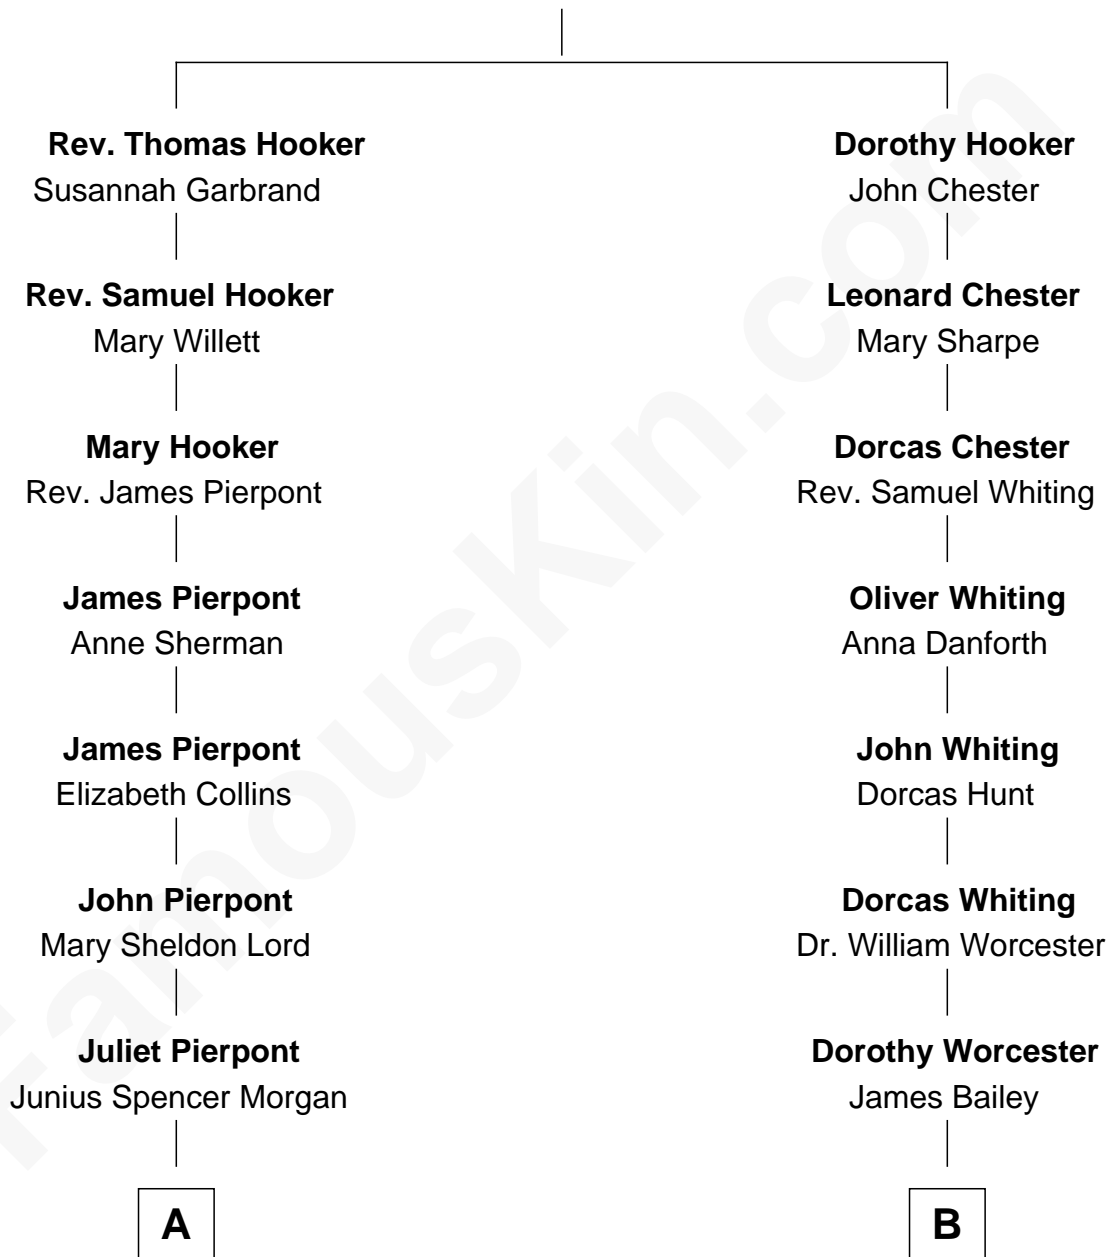

FamousKin.com Relationship Chart of

J.P. Morgan, Jr.

American Banker and Philanthropist

8th cousin 3 times removed of

Bette Davis

Movie Actress

Thomas Hooker

A

John Pierpont Morgan
Frances Louisa Tracy

J.P. Morgan, Jr.
American Banker and Philanthropist

B

Benjamin W. Bailey
Latta Hopkins

Harriet Jane Bailey
Charles Otis Thompson

Harriet Eugenia Thompson
William Aaron Favor

Ruth Augusta Favor
Harlow Morrell Davis

Bette Davis
Movie Actress