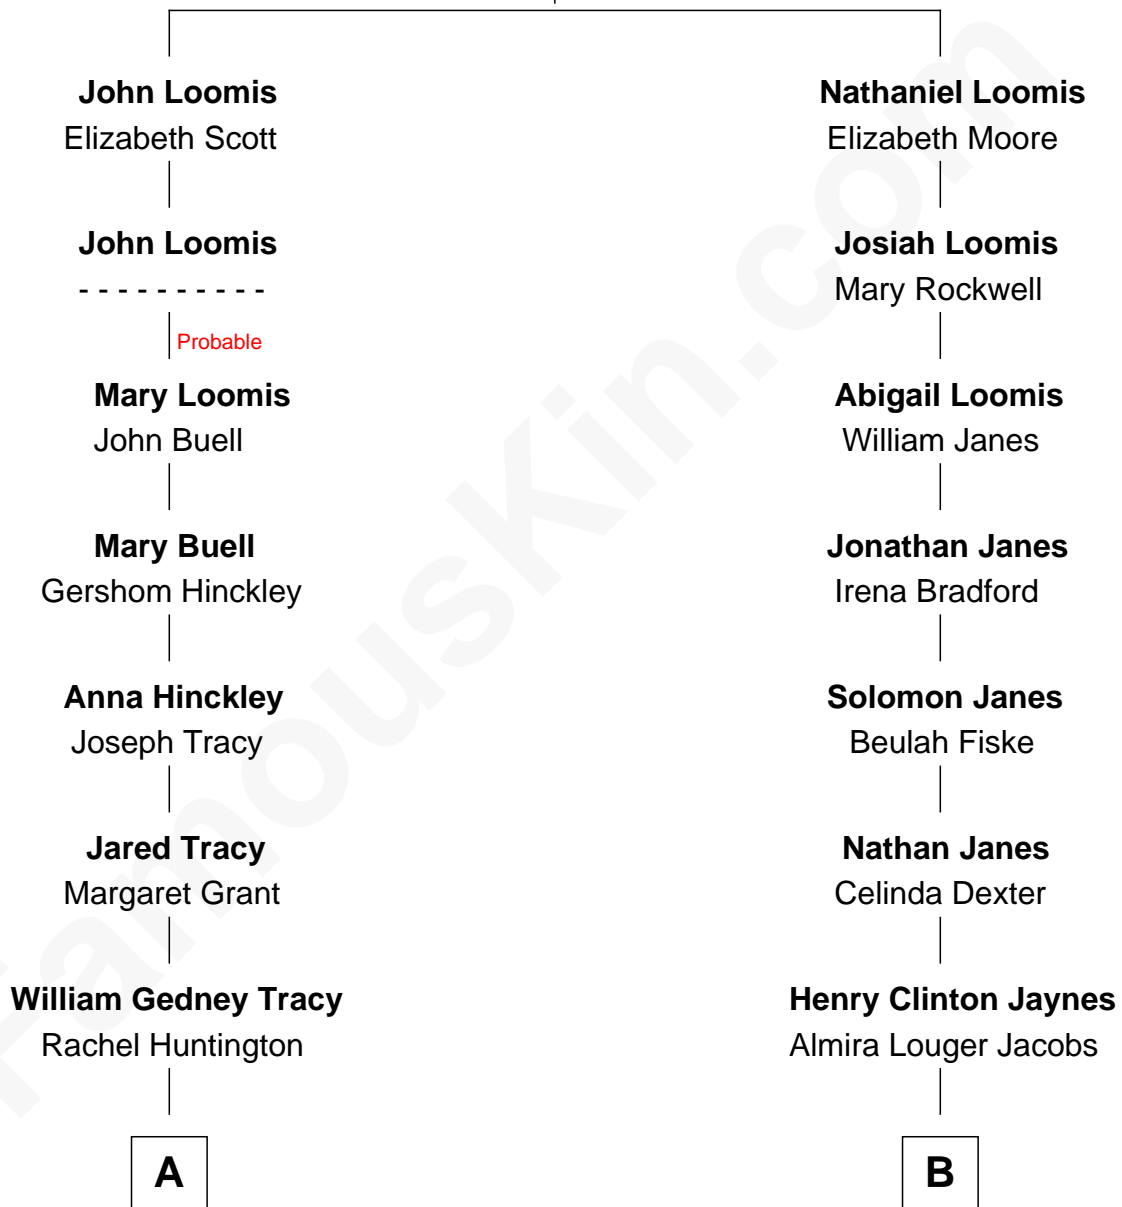

# FamousKin.com Relationship Chart of

**J.P. Morgan, Jr.**

*American Banker and Philanthropist*

9th cousin 1 time removed of

**Jane Fonda**

*Movie Actress*

**Joseph Loomis**

Mary White

**A**

**Charles F. Tracy**  
Louisa Kirkland

**Frances Louisa Tracy**  
John Pierpont Morgan

**J.P. Morgan, Jr.**  
*American Banker and Philanthropist*

**B**

**Henry Silas Jaynes**  
Elma L. Lanphear

**Herberta Elma Jaynes**  
William Brace Fonda

**Henry Jaynes Fonda**  
Frances Ford Seymour

**Jane Fonda**  
*Movie Actress*