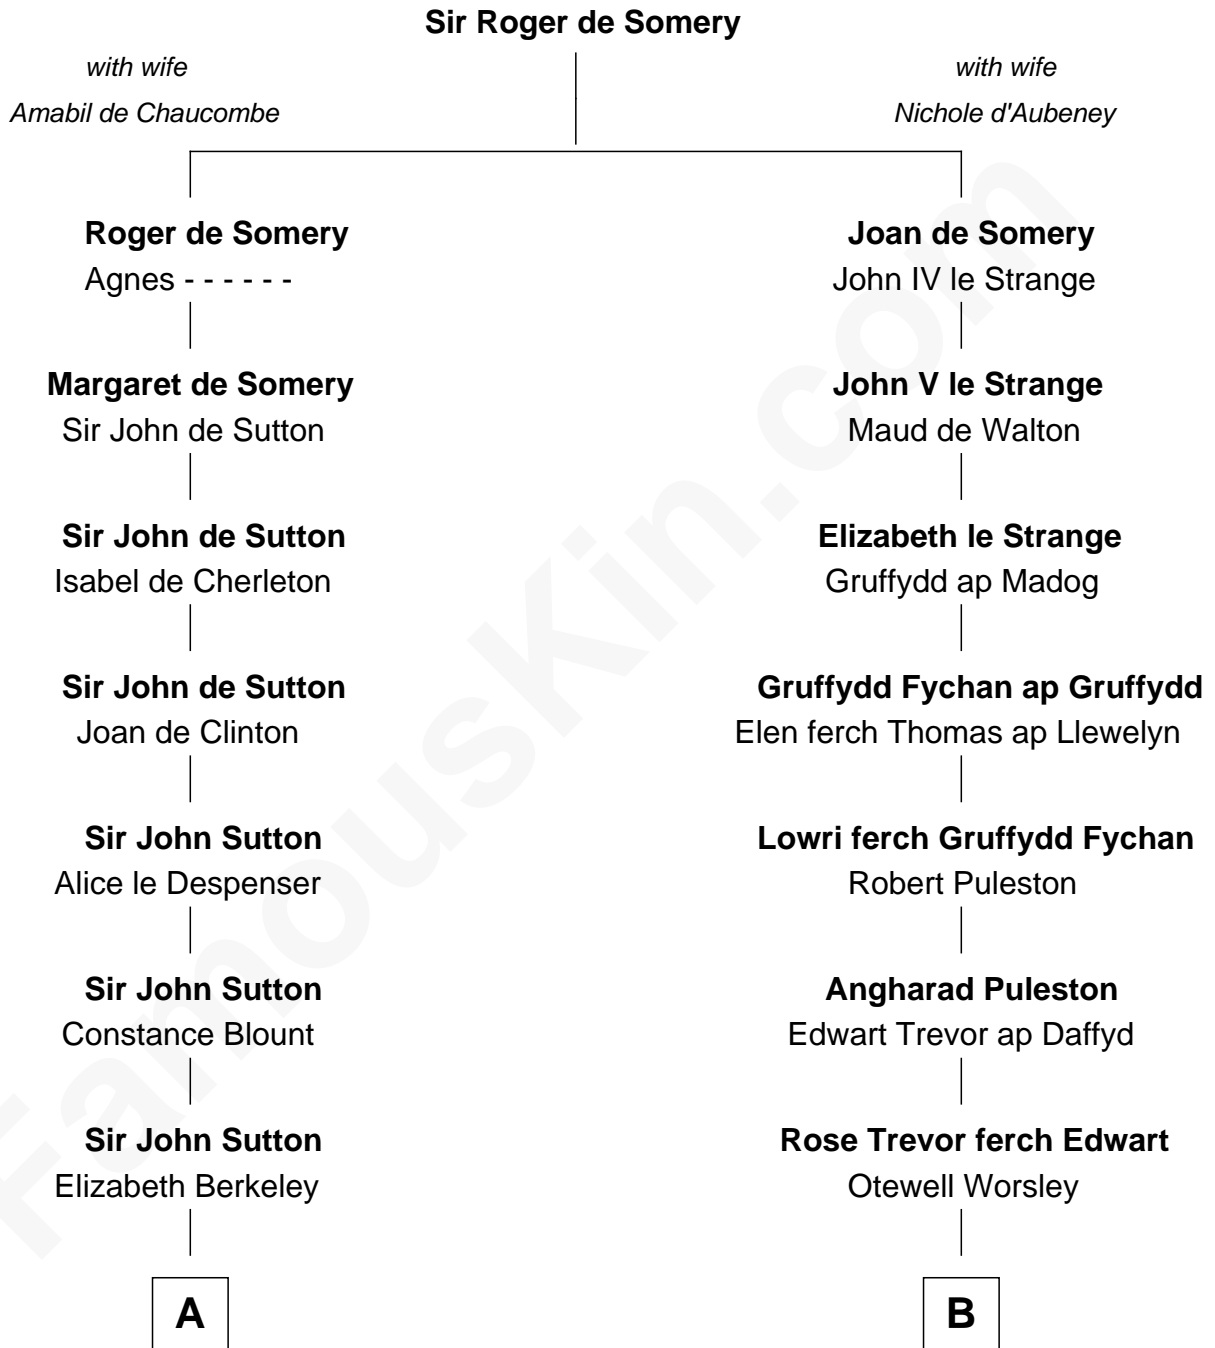

FamousKin.com

Relationship Chart of

J.P. Morgan, Jr.

American Banker and Philanthropist

18th cousin 2 times removed of

Eliphalet Remington

Founder of Remington Arms Company

C

William Gedney Tracy

Rachel Huntington

Charles F. Tracy

Louisa Kirkland

Frances Louisa Tracy

John Pierpont Morgan

J.P. Morgan, Jr.

American Banker and Philanthropist