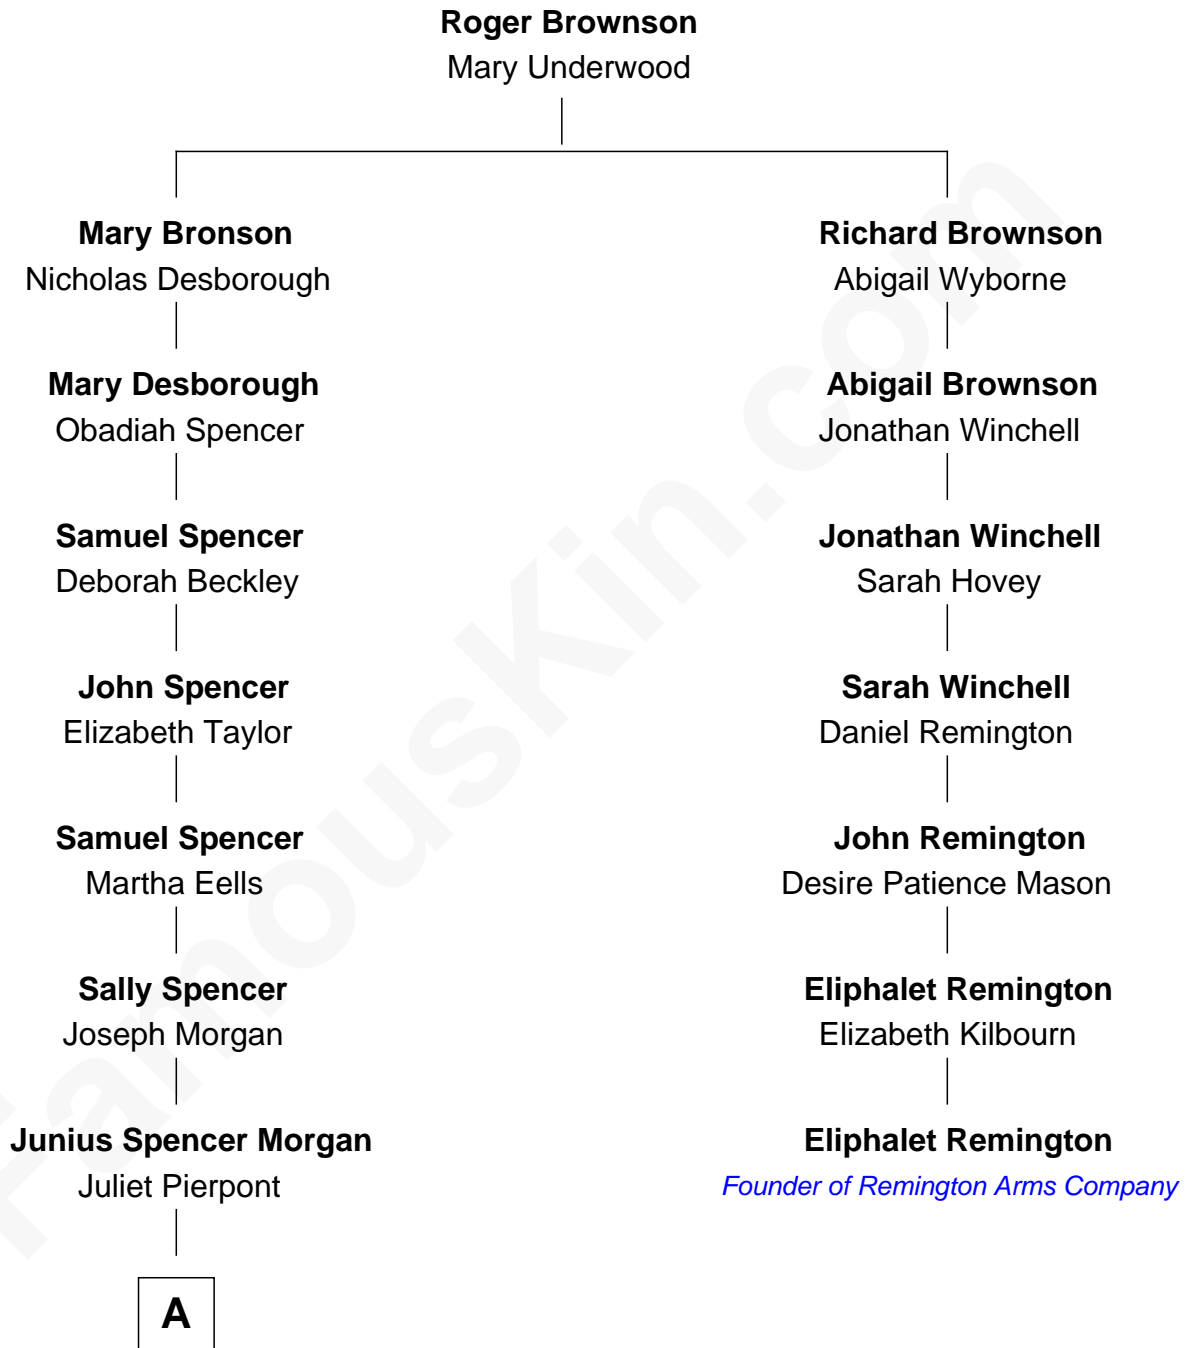

# FamousKin.com Relationship Chart of

**J.P. Morgan, Jr.**

*American Banker and Philanthropist*

**6th cousin 2 times removed of**

**Eliphalet Remington**

*Founder of Remington Arms Company*

A

John Pierpont Morgan