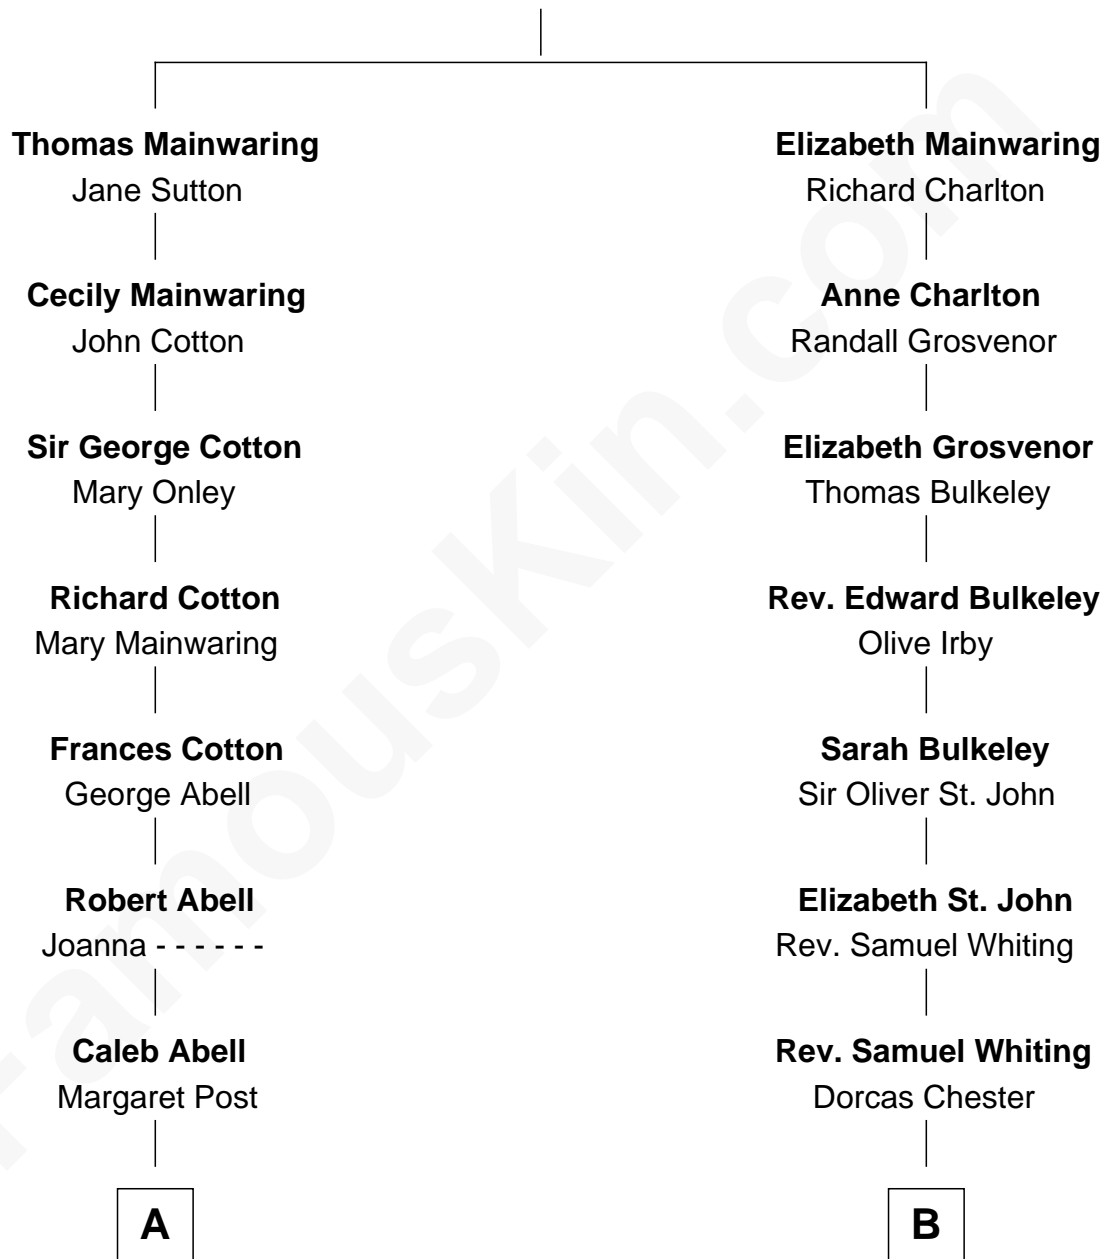

FamousKin.com Relationship Chart of

J.P. Morgan, Jr.

American Banker and Philanthropist

13th cousin 1 time removed of

Calvin Coolidge

30th U.S. President

William Mainwaring

Margaret Warren

A

Mary Abell
Joseph Tracy

Joseph Tracy
Anna Hinckley

Jared Tracy
Margaret Grant

William Gedney Tracy
Rachel Huntington

Charles F. Tracy
Louisa Kirkland

Frances Louisa Tracy
John Pierpont Morgan

J.P. Morgan, Jr.
American Banker and Philanthropist