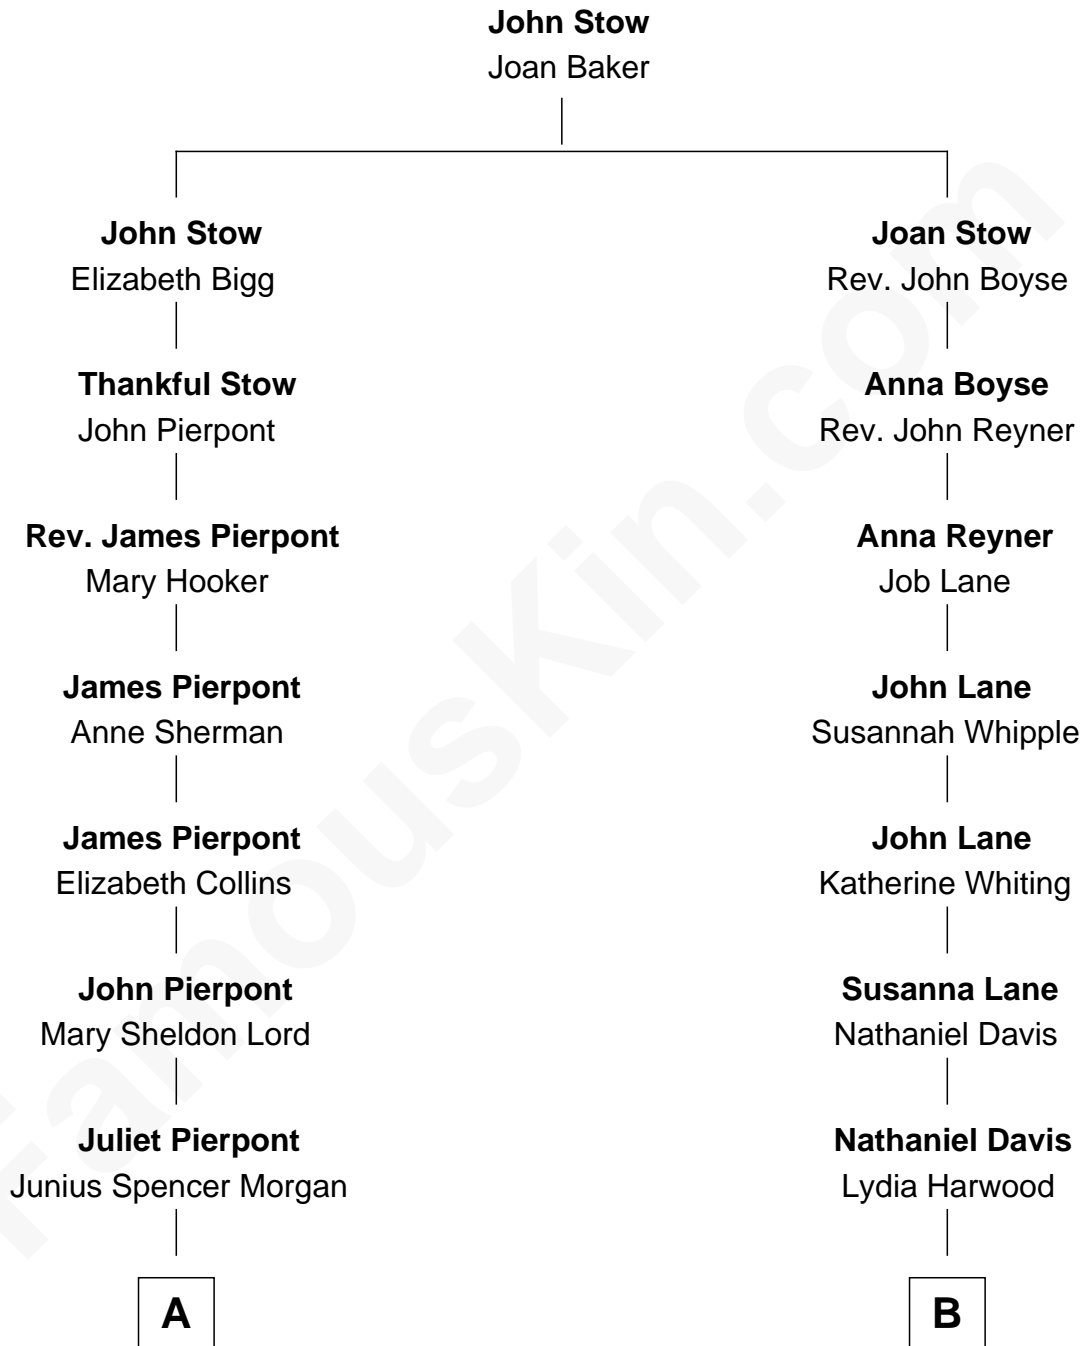

FamousKin.com Relationship Chart of

J.P. Morgan, Jr.

American Banker and Philanthropist

8th cousin 2 times removed of

Calvin Coolidge

30th U.S. President

A

John Pierpont Morgan

Frances Louisa Tracy

J.P. Morgan, Jr.

American Banker and Philanthropist

B

Mary Davis

John Dunlap Moor

Hiram Dunlap Moor

Abigail Pinney Franklin

Victoria Josephine Moor

Col. John Calvin Coolidge

Calvin Coolidge

30th U.S. President

FamousKin.com