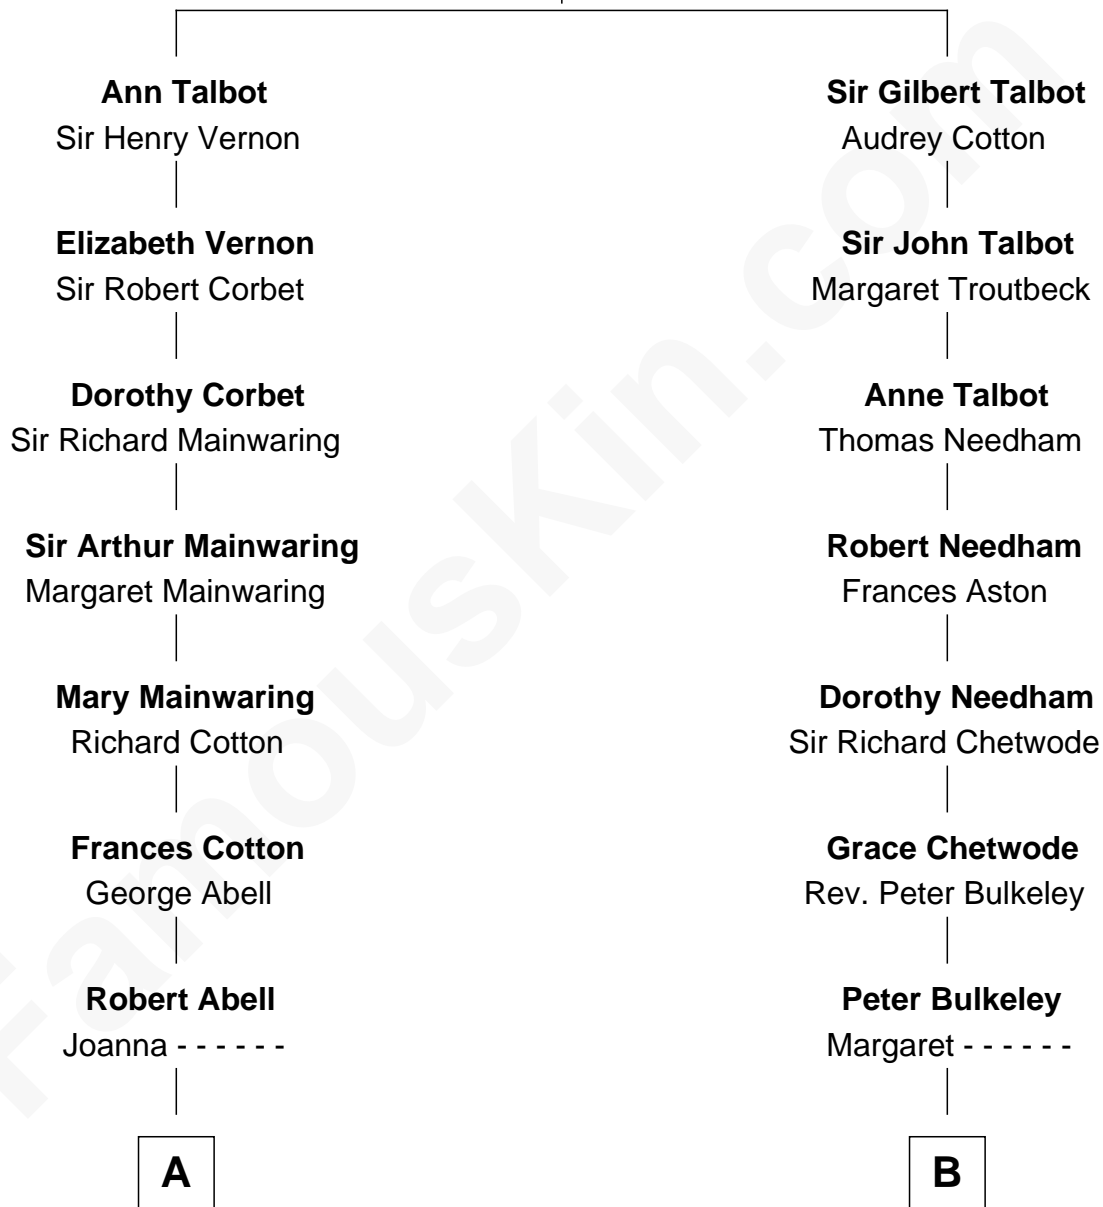

FamousKin.com Relationship Chart of

J.P. Morgan, Jr.

American Banker and Philanthropist

14th cousin of

Norman Rockwell

American Artist

John Talbot
Elizabeth Butler

A

Caleb Abell
Margaret Post

Mary Abell
Joseph Tracy

Joseph Tracy
Anna Hinckley

Jared Tracy
Margaret Grant

William Gedney Tracy
Rachel Huntington

Charles F. Tracy
Louisa Kirkland

Frances Louisa Tracy
John Pierpont Morgan