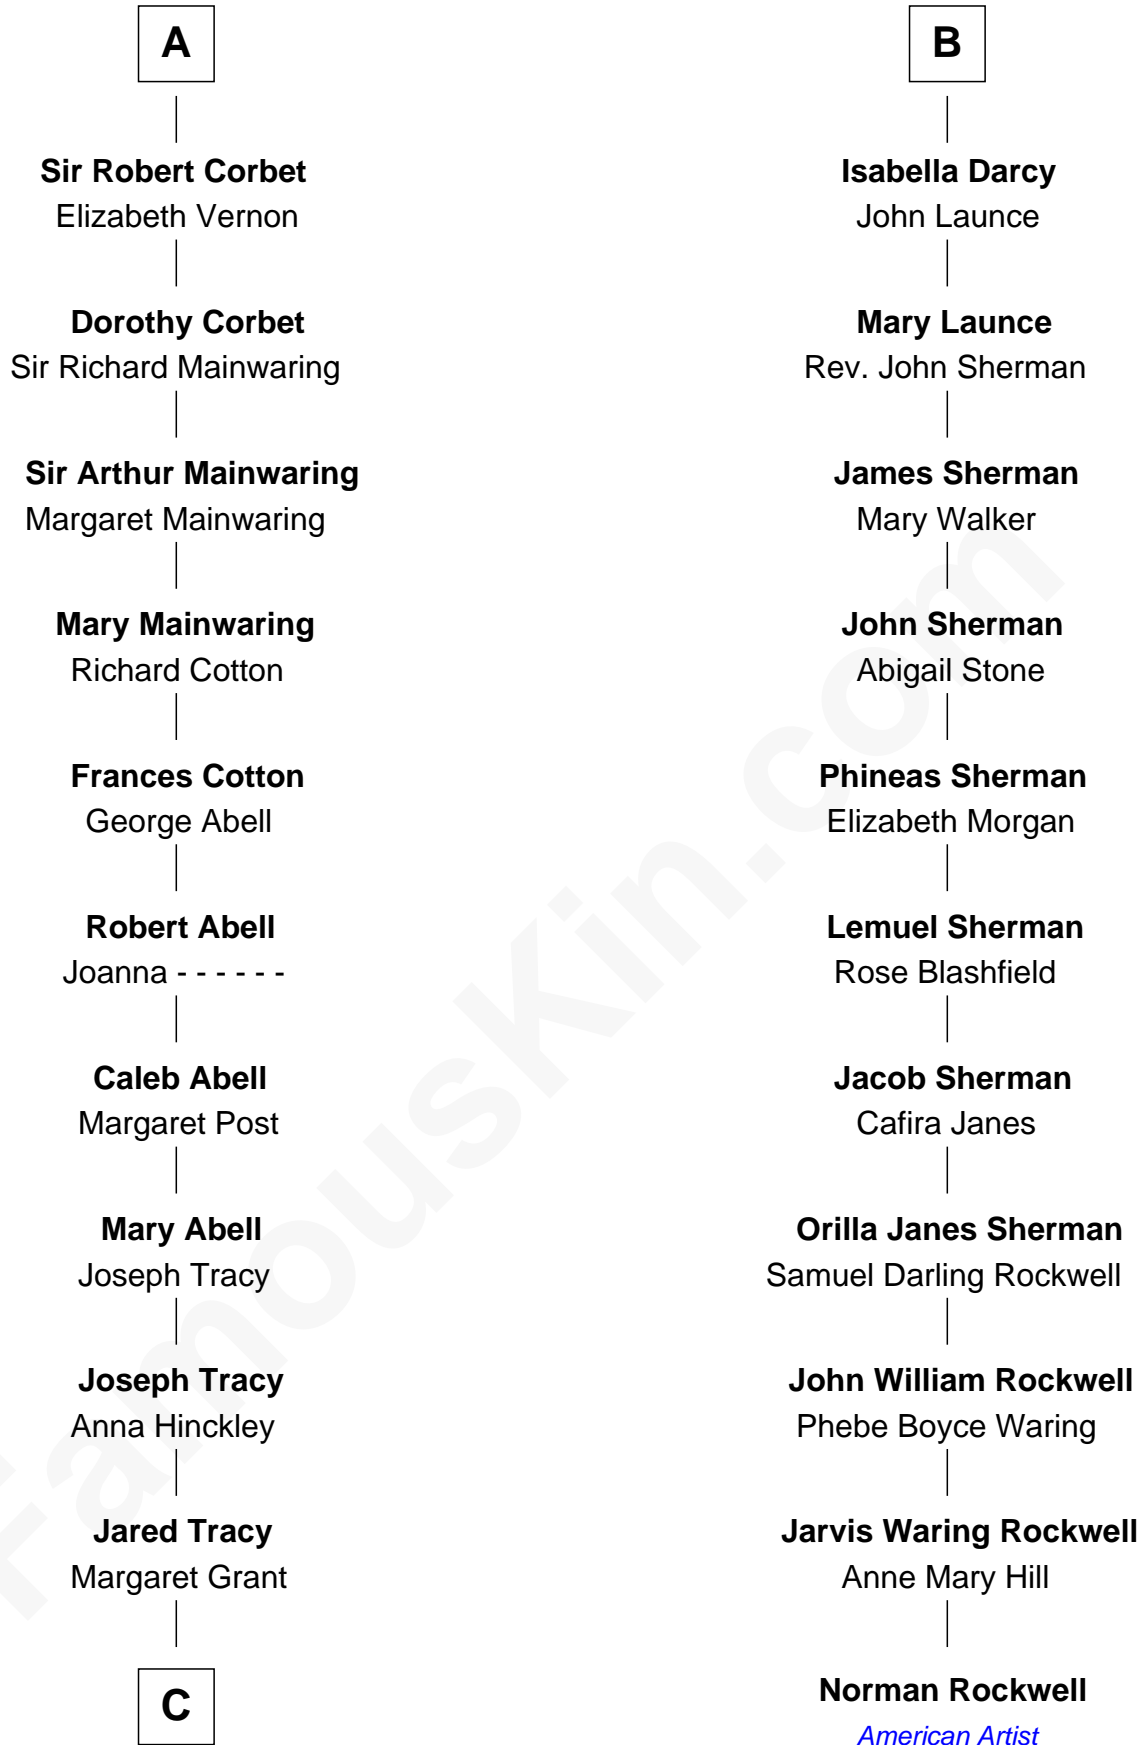

# FamousKin.com Relationship Chart of

**J.P. Morgan, Jr.**

*American Banker and Philanthropist*

17th cousin 3 times removed of

**Norman Rockwell**

*American Artist*

**Sir Henry de Grey**

Elizabeth Talbot

**C**

—  
**William Gedney Tracy**

Rachel Huntington

—  
**Charles F. Tracy**

Louisa Kirkland

—  
**Frances Louisa Tracy**

John Pierpont Morgan

—  
**J.P. Morgan, Jr.**